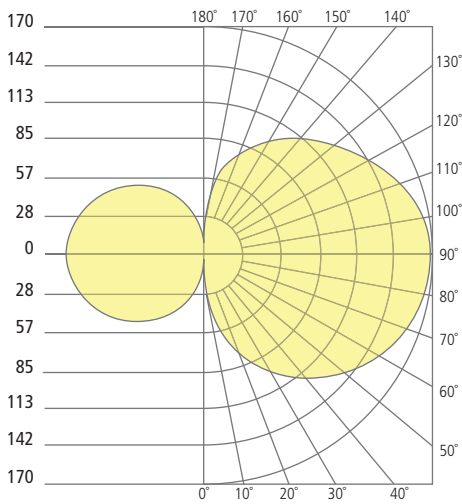

* Visit techlighting.com for specific warranty limitations and details.

COSMO 12
shown in bronze

COSMO 12
shown in charcoal

ORDERING INFORMATION

7000WCOS	CRI/CCT	LENGTH	COLOR	FINISH	VOLTAGE	DISTRIBUTION	OPTIONS
	830 80 CRI, 3000K	12 12"	Y WHITE ACRYLIC	Z BRONZE	UNV 120V-277V	S SYMMETRIC	NONE
	840 80 CRI, 4000K			H CHARCOAL			LF IN-LINE FUSE
							SP SURGE PROTECTION
							LFSP IN-LINE FUSE & SURGE PROTECTION

Cosmo 12

PHOTOMETRICS*

*For latest photometrics, please visit www.techlighting.com/OUTDOOR

COSMO 12

Total Lumen Output: 1047
 Total Power: 17
 Luminaire Efficacy: 61.3
 Color Temp: 4000K
 CRI: 80+
 BUG Rating: B0-U3-G1