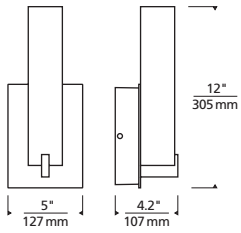

* Visit techlighting.com for specific warranty limitations and details.

COSMO 12
shown in bronze

COSMO 12
shown in charcoal

ORDERING INFORMATION

7000WCOS	CRI/CCT	LENGTH	COLOR	FINISH	VOLTAGE	DISTRIBUTION	OPTIONS
	830 80 CRI, 3000K	12 12"	Y WHITE ACRYLIC	Z BRONZE	UNV 120V-277V	S SYMMETRIC	NONE
	840 80 CRI, 4000K			H CHARCOAL			LF IN-LINE FUSE
							SP SURGE PROTECTION
							LFSP IN-LINE FUSE & SURGE PROTECTION

Cosmo 12

PHOTOMETRICS*

*For latest photometrics, please visit www.techlighting.com/OUTDOOR

COSMO 12

Total Lumen Output: 1047
 Total Power: 17
 Luminaire Efficacy: 61.3
 Color Temp: 4000K
 CRI: 80+
 BUG Rating: B0-U3-G1