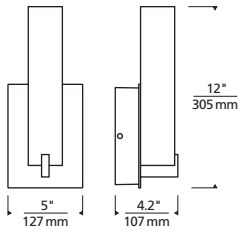

* Visit techlighting.com for specific warranty limitations and details.

COSMO 12
shown in bronze

COSMO 12
shown in charcoal

ORDERING INFORMATION

7000WCOS	CRI/CCT	LENGTH	COLOR	FINISH	VOLTAGE	DISTRIBUTION	OPTIONS
	830 80 CRI, 3000K 840 80 CRI, 4000K	12 12"	Y WHITE ACRYLIC	Z BRONZE H CHARCOAL	UNV 120V-277V	S SYMMETRIC	NONE PC BUTTON PHOTOCONTROL LF IN-LINE FUSE SP SURGE PROTECTION PCLF BUTTON PHOTOCONTROL & IN-LINE FUSE PCSP BUTTON PHOTOCONTROL & SURGE PROTECTION LFSP IN-LINE FUSE & SURGE PROTECTION PCLFSP BUTTON PHOTOCONTROL, IN-LINE FUSE & SURGE PROTECTION

COSMO 12 WALL SCNCE

Cosmo 12

PHOTOMETRICS*

*For latest photometrics, please visit www.techlighting.com/OUTDOOR

COSMO 12

Total Lumen Output: 1047
 Total Power: 17
 Luminaire Efficacy: 61.3
 Color Temp: 4000K
 CRI: 80+
 BUG Rating: B0-U3-G1