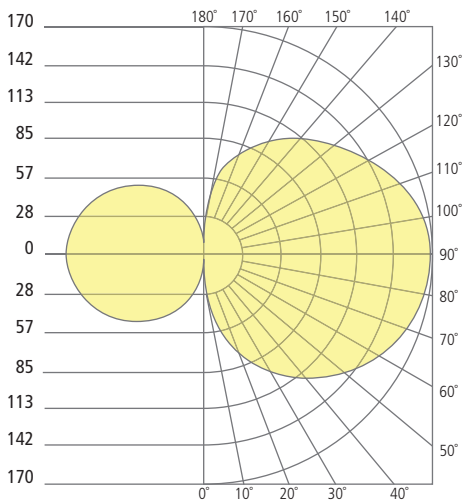

COSMO 12 WALL SCNCE

Cosmo 12

PHOTOMETRICS*

*For latest photometrics, please visit www.techlighting.com/OUTDOOR

COSMO 12

Total Lumen Output: 1047
 Total Power: 17
 Luminaire Efficacy: 61.3
 Color Temp: 4000K
 CRI: 80+
 BUG Rating: B0-U3-G1