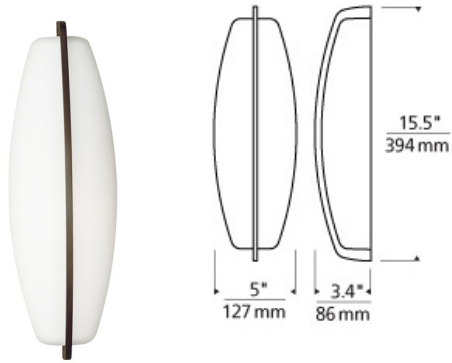

### DESCRIPTION

Elliptical glass shade with metal band detail. Provides task and ambient light. Incandescent version may only be mounted vertically; compact fluorescent version may be mounted vertically or horizontally. Includes 120 volt, 60 watt or equivalent medium base BT15 halogen lamp, 13 watt 2GX7 base twin tube compact fluorescent lamp (electronic ballast included) or 10 watt, 600 lumen, 2700K LED module. Incandescent version dimmable with standard incandescent dimmer. LED version dimmable with low-voltage electronic dimmer. ADA compliant.

### INSTALLATION

This product can mount to either a 4" square electrical box with round plaster ring or an octagonal electrical box (not included).

### WEIGHT

3.84lb / 1.74kg ±

white

antique bronze

satin nickel