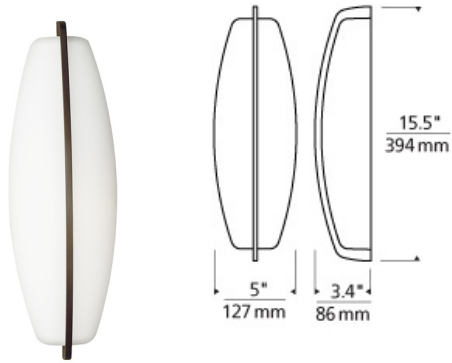

WALL COLLECTION

Corva Wall

DESCRIPTION

Elliptical glass shade with metal band detail. Provides task and ambient light. Incandescent version may only be mounted vertically; compact fluorescent version may be mounted vertically or horizontally. Includes 120 volt, 60 watt or equivalent medium base BT15 halogen lamp, 13 watt 2GX7 base twin tube compact fluorescent lamp (electronic ballast included) or 8 watt, 500 lumen, 2700K LED module. Incandescent version dimmable with standard incandescent dimmer. LED version dimmable with low-voltage electronic dimmer. ADA compliant.

INSTALLATION

This product can mount to either a 4" square electrical box with round plaster ring or an octagonal electrical box (not included).

WEIGHT

3.84lb / 1.74kg ±

white

ORDERING INFORMATION

700WSCRWV COLOR	FINISH	LAMP
WHITE	S SATIN NICKEL	INCANDESCENT 120V -LED LED 80 CRI 3000K 120V

TECH LIGHTING®

7400 Linder Avenue
Skokie, Illinois 60077

T 847.410.4400
F 847.410.4500

Tech Lighting, L.L.C.

700WSCRWV _____

FIXTURE TYPE: _____

JOB NAME: _____

NOTES: _____

_____
_____

©2017 Tech Lighting, L.L.C. All Rights Reserved. The "Tech Lighting" graphic is a registered trademark of Tech Lighting, L.L.C. Tech Lighting reserves the right to change specifications for product improvements without notification.