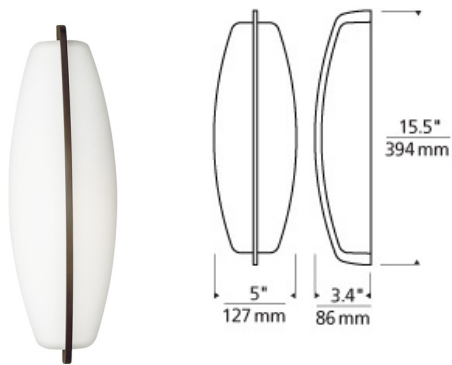

W A L L C O L L E C T I O N

Corva Wall

DESCRIPTION

Elliptical glass shade with metal band detail. Provides task and ambient light. Incandescent version may only be mounted vertically; compact fluorescent version may be mounted vertically or horizontally. Includes 120 volt, 60 watt or equivalent medium base BT15 halogen lamp, 13 watt 2GX7 base twin tube compact fluorescent lamp (electronic ballast included) or 8 watt, 500 lumen, 2700K LED module. Incandescent version dimmable with standard incandescent dimmer. LED version dimmable with low-voltage electronic dimmer. ADA compliant.

INSTALLATION

This product can mount to either a 4" square electrical box with round plaster ring or an octagonal electrical box (not included).

WEIGHT

3.84lb / 1.74kg ±

white

antique bronze

satin nickel

ORDERING INFORMATION

700WSCRWV COLOR	FINISH	LAMP
WHITE	S SATIN NICKEL	INCANDESCENT 120V -LED LED 80 CRI 3000K 120V

TECH LIGHTING®

7400 Linder Avenue
Skokie, Illinois 60077

T 847.410.4400
F 847.410.4500

Tech Lighting, L.L.C.

700WSCRWV _____