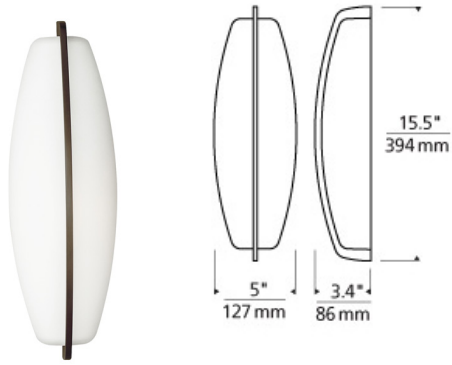

WALL COLLECTION

Corva Wall

DESCRIPTION

Elliptical glass shade with metal band detail. Provides task and ambient light. Incandescent version may only be mounted vertically; compact fluorescent version may be mounted vertically or horizontally. Includes 120 volt, 60 watt or equivalent medium base BT15 halogen lamp, 13 watt 2GX7 base twin tube compact fluorescent lamp (electronic ballast included) or 10 watt, 600 lumen, 2700K LED module. Incandescent version dimmable with standard incandescent dimmer. LED version dimmable with low-voltage electronic dimmer. ADA compliant.

INSTALLATION

This product can mount to either a 4" square electrical box with round plaster ring or an octagonal electrical box (not included).

WEIGHT

3.84lb / 1.74kg ±

white

antique bronze

satin nickel

ORDERING INFORMATION