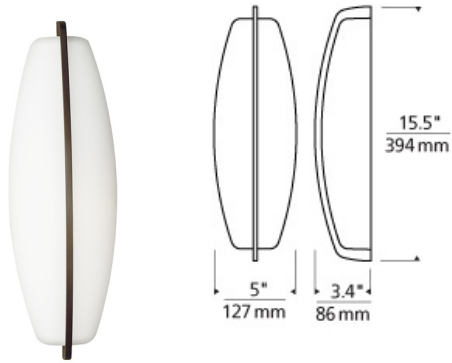

WALL COLLECTION

Corva Wall

DESCRIPTION

Elliptical glass shade with metal band detail. Provides task and ambient light. Incandescent version may only be mounted vertically; compact fluorescent version may be mounted vertically or horizontally. Includes 120 volt, 60 watt or equivalent medium base BT15 halogen lamp, 13 watt 2GX7 base twin tube compact fluorescent lamp (electronic ballast included) or 8 watt, 500 lumen, 2700K LED module. Incandescent version dimmable with standard incandescent dimmer. LED version dimmable with low-voltage electronic dimmer. ADA compliant.

INSTALLATION

This product can mount to either a 4" square electrical box with round plaster ring or an octagonal electrical box (not included).

WEIGHT

3.84lb / 1.74kg ±

white

antique bronze

satin nickel

ORDERING INFORMATION