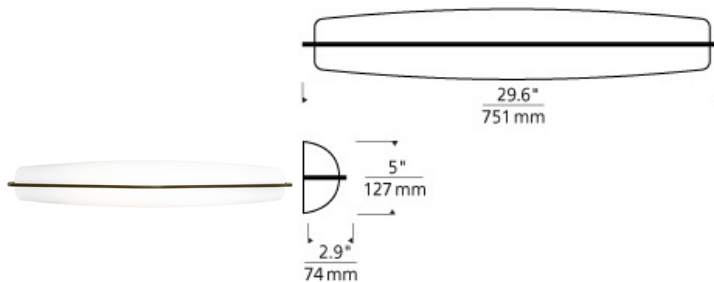

BATH COLLECTION

Corva Bath

DESCRIPTION

Elliptical shade with metal band detail. Provides task and ambient light. May be mounted vertically or horizontally. Incandescent includes four 120 volt 40 watt G9 base halogen lamps; fluorescent includes two 14 watt T5 linear fluorescent lamps and electronic ballast. Incandescent version dimmable with standard incandescent dimmer. ADA compliant.

INSTALLATION

This product can mount to either a 4" square electrical box with round plaster ring or an octagonal electrical box. May also be mounted vertically. For wall mount use only.

WEIGHT

5.79lb / 2.63kg ±

white

white

ORDERING INFORMATION

700BCCR30W COLOR	FINISH	LAMP
WHITE	C CHROME S SATIN NICKEL	INCANDESCENT 120V -CF COMPACT FLUORESCENT 120V -CF277 COMPACT FLUORESCENT 277V

TECH LIGHTING®
 7400 Linder Avenue T 847.410.4400
 Skokie, Illinois 60077 F 847.410.4500
Tech Lighting, L.L.C.