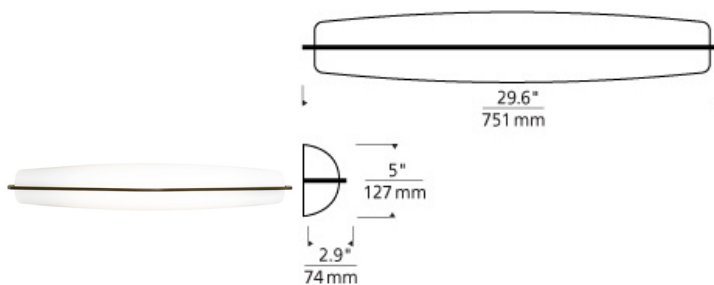

BATH COLLECTION

Corva Bath

DESCRIPTION

Elliptical shade with metal band detail. Provides task and ambient light. May be mounted vertically or horizontally. Incandescent includes four 120 volt 40 watt G9 base halogen lamps; fluorescent includes two 14 watt T5 linear fluorescent lamps and electronic ballast. Incandescent version dimmable with standard incandescent dimmer. ADA compliant.

INSTALLATION

This product can mount to either a 4" square electrical box with round plaster ring or an octagonal electrical box. May also be mounted vertically. For wall mount use only.

WEIGHT

5.79lb / 2.63kg ±

white

white

ORDERING INFORMATION

700BCCR30W COLOR	FINISH	LAMP
WHITE	C CHROME S SATIN NICKEL	INCANDESCENT 120V -CF COMPACT FLUORESCENT 120V -CF277 COMPACT FLUORESCENT 277V

TECH LIGHTING®
 7400 Linder Avenue T 847.410.4400
 Skokie, Illinois 60077 F 847.410.4500
Tech Lighting, L.L.C.