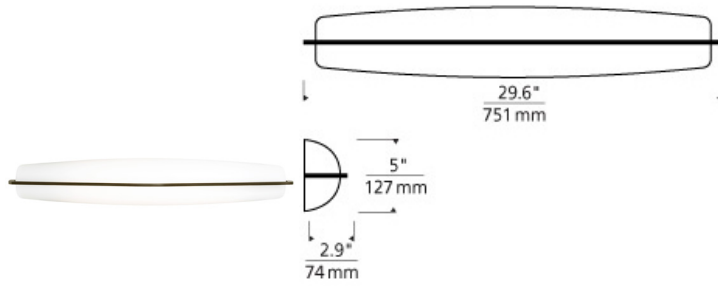

BATH COLLECTION

Corva Bath

DESCRIPTION

Elliptical shade with metal band detail. Provides task and ambient light. May be mounted vertically or horizontally. Incandescent includes four 120 volt 40 watt G9 base halogen lamps; fluorescent includes two 14 watt T5 linear fluorescent lamps and electronic ballast. Incandescent version dimmable with standard incandescent dimmer. ADA compliant.

INSTALLATION

This product can mount to either a 4" square electrical box with round plaster ring or an octagonal electrical box. May also be mounted vertically. For wall mount use only.

WEIGHT

5.79lb / 2.63kg ±

white

white

ORDERING INFORMATION

700BCCR30W COLOR	FINISH	LAMP
WHITE	C CHROME S SATIN NICKEL	INCANDESCENT 120V -CF COMPACT FLUORESCENT 120V -CF277 COMPACT FLUORESCENT 277V

700BCCR30W _____

FIXTURE TYPE: _____