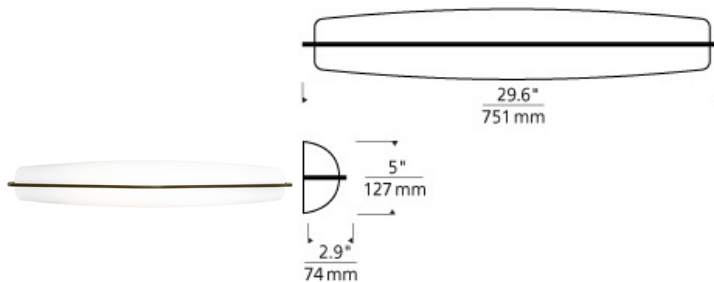

BATH COLLECTION

Corva Bath

DESCRIPTION

Elliptical shade with metal band detail. Provides task and ambient light. May be mounted vertically or horizontally. Incandescent includes four 120 volt 40 watt G9 base halogen lamps; fluorescent includes two 14 watt T5 linear fluorescent lamps and electronic ballast. Incandescent version dimmable with standard incandescent dimmer. ADA compliant.

INSTALLATION

This product can mount to either a 4" square electrical box with round plaster ring or an octagonal electrical box. May also be mounted vertically. For wall mount use only.

WEIGHT

5.79lb / 2.63kg ±

white

white

ORDERING INFORMATION

700BCCR30W COLOR	FINISH	LAMP
WHITE	C CHROME S SATIN NICKEL	INCANDESCENT 120V -CF COMPACT FLUORESCENT 120V -CF277 COMPACT FLUORESCENT 277V

**TECH LIGHTING®**  
 7400 Linder Avenue T 847.410.4400  
 Skokie, Illinois 60077 F 847.410.4500  
**Tech Lighting, L.L.C.**