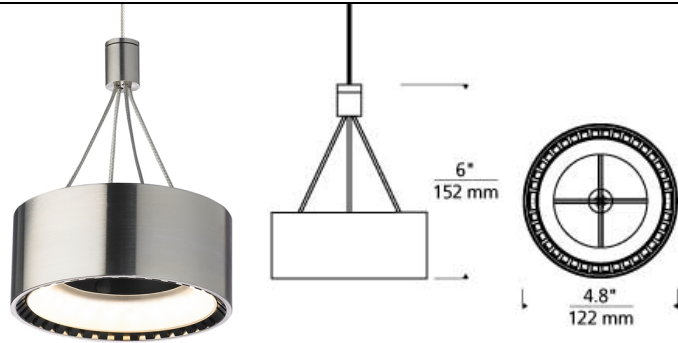

LOW - VOLTAGE PENDANTS

Corum Pendant LED T20

DESCRIPTION

High performance meets visual intrigue in the Corum pendant by Tech Lighting. This unique LED pendant is defined by its open center, thin metal frame and exposed geometrical heat sink allowing it to provide a bounty of task lighting to surfaces below. With its high-end industrial design and modest scale, the Corum is ideal for kitchen island task lighting, hallway lighting and home office lighting. The Corum ships with 12 Volt LED lamping and is fully dimmable to create the desired ambiance in your special space. Pair the Corum pendant with the Kable Lite system by Tech Lighting for greater design customization. Inspired by the latest in automotive headlamp technology, when viewed from above, the center glows with a hint of illumination. Includes 5 watt, 500 gross lumens, 3000K LED. Ships with six feet of field-cutttable suspension cable. Dimmable with low-voltage electronic or magnetic dimmer (based on transformer).