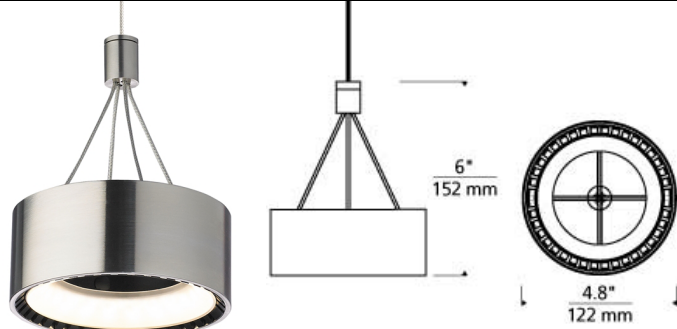

LOW - VOLTAGE PENDANTS

Corum Pendant

DESCRIPTION

High performance meets visual intrigue in the Corum pendant by Tech Lighting. This unique LED pendant is defined by its open center, thin metal frame and exposed geometrical heat sink allowing it to provide a bounty of task lighting to surfaces below. With its high-end industrial design and modest scale, the Corum is ideal for kitchen island task lighting, hallway lighting and home office lighting. The Corum ships with 12 Volt LED lamping and is fully dimmable to create the desired ambiance in your special space. Pair the Corum pendant with the Kable Lite system by Tech Lighting for greater design customization. Inspired by the latest in automotive headlamp technology, when viewed from above, the center glows with a hint of illumination. Includes 5 watt, 500 gross lumens, 3000K LED. Ships with six feet of field-cutable suspension cable. Dimmable with low-voltage electronic or magnetic dimmer (based on transformer).

INSTALLATION

Socket terminates with FreeJack male connector, which may be installed into a system connector. Elements ordered with a system prefix include a connector for that system. For use on T-TRAK, order FreeJack version and T~TRAK FreeJack Connector (sold separately).