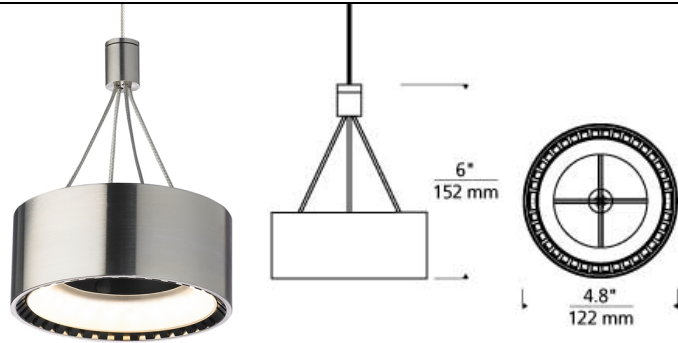

LOW - VOLTAGE PENDANTS

Corum Pendant LED T20

DESCRIPTION

High performance meets visual intrigue in the Corum pendant by Tech Lighting. This unique LED pendant is defined by its open center, thin metal frame and exposed geometrical heat sink allowing it to provide a bounty of task lighting to surfaces below. With its high-end industrial design and modest scale, the Corum is ideal for kitchen island task lighting, hallway lighting and home office lighting. The Corum ships with 12 Volt LED lamping and is fully dimmable to create the desired ambiance in your special space. Pair the Corum pendant with the Kable Lite system by Tech Lighting for greater design customization. Inspired by the latest in automotive headlamp technology, when viewed from above, the center glows with a hint of illumination. Includes 5 watt, 500 gross lumens, 3000K LED. Ships with six feet of field-cutttable suspension cable. Dimmable with low-voltage electronic or magnetic dimmer (based on transformer).

INSTALLATION

Socket terminates with FreeJack male connector, which may be installed into a system connector. Elements ordered with a system prefix include a connector for that system. For use on T~TRAK, order FreeJack version and T~TRAK FreeJack Connector (sold separately).

ACCESSORIES & OPTICAL CONTROLS

Line-voltage Swag Hook, Swag Hook

WEIGHT

1.19lb / 0.54kg ±

ORDERING INFORMATION

700 SYSTEM	COR	FINISH	LAMP	
FJ	FREEJACK	S	SATIN NICKEL	-LED830 12 VOLT LED 80 CRI 3000K
KL	KABLE LITE			
MP	MONOPOINT			
MO	MONORAIL			
MO2	TWO-CIRCUIT MONORAIL			

Note. MP includes 4" Round Flush Canopy.

700 ____ COR ____

FIXTURE TYPE: _____

JOB NAME: _____

NOTES: _____
