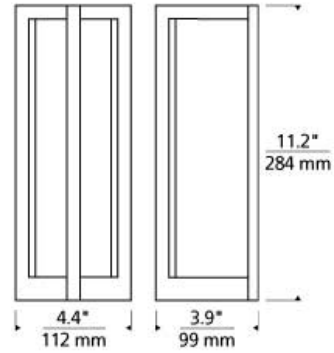

WALL COLLECTION

Coronado Wall

LED FL ADA T20

DESCRIPTION

The Coronado wall sconce by Tech Lighting features a dramatic rectangular onyx or glass shade that is surrounded by a streamlined metal frame. Both the onyx and glass shade softly diffuse the lamping inside creating a beautiful glow of light into surrounding spaces. The Coronado is available in two classic colors, Honey Onyx and White and is also available in two on-trend finishes, Antique Bronze and Satin Nickel. Mount this modern fixture in places such as hallways, bathrooms and closets. Available lamping options include energy efficient LED or no-lamp, leaving you the option to light this fixture with your preferred lamping. LED lamping option is fully dimmable to create the desired ambiance in your unique space. Rated for (1) 100w max, E26 medium based lamp (Not Included). LED version includes 8 watt 500 lumens 2700K LED module. LED version dimmable with a low-voltage electronic dimmer. ADA compliant.

honey onyx

INSTALLATION

This product can mount to either a 4" square electrical box with round plaster ring or an octagonal electrical box (not included).

WEIGHT

4-4.5lb / 1.81-2.04kg ±

honey onyx

white glass

ORDERING INFORMATION

700WSCOR COLOR	FINISH	LAMP
H HONEY ONYX	Z ANTIQUE BRONZE	NO LAMP
W WHITE GLASS	S SATIN NICKEL	-LED LED 80 CRI 2700K 120V
		-LED277 LED 80 CRI 2700K 277V

Tech Lighting, L.L.C.

700WSCOR _____