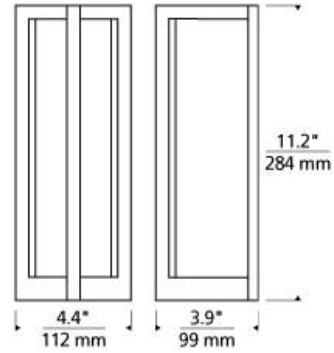

WALL COLLECTION

Coronado Wall

LED FL ADA T20

DESCRIPTION

The Coronado wall sconce by Tech Lighting features a dramatic rectangular onyx or glass shade that is surrounded by a streamlined metal frame. Both the onyx and glass shade softly diffuse the lamping inside creating a beautiful glow of light into surrounding spaces. The Coronado is available in two classic colors, Honey Onyx and White and is also available in two on-trend finishes, Antique Bronze and Satin Nickel. Mount this modern fixture in places such as hallways, bathrooms and closets. Available lamping options include energy efficient LED or no-lamp, leaving you the option to light this fixture with your preferred lamping. LED lamping option is fully dimmable to create the desired ambiance in your unique space. Rated for (1) 100w max, Halogen r7 base (Not Included). LED version includes 8 watt 500 lumens 2700K LED module. LED version dimmable with a low-voltage electronic dimmer. ADA compliant.

honey onyx

INSTALLATION

This product can mount to either a 4" square electrical box with round plaster ring or an octagonal electrical box (not included).

WEIGHT

4-4.5lb / 1.81-2.04kg ±

honey onyx

white glass