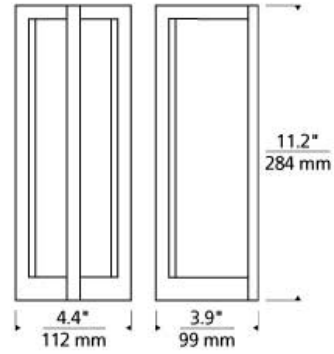

WALL COLLECTION

Coronado Wall

DESCRIPTION

Rectangular onyx shade with metal frame. Provides ambient, up- and down-light. Rated for (1) 100w max, E26 medium based lamp (Not Included). LED version includes 8 watt 500 lumens 2700K LED module. LED version dimmable with a low-voltage electronic dimmer. ADA compliant.

INSTALLATION

This product can mount to either a 4" square electrical box with round plaster ring or an octagonal electrical box (not included).

WEIGHT

4-4.5lb / 1.81-2.04kg ±

honey onyx

honey onyx

white glass

ORDERING INFORMATION

| 700WSCOR COLOR | FINISH | LAMP |
|----------------|------------------|-------------------------------|
| H HONEY ONYX | Z ANTIQUE BRONZE | NO LAMP |
| W WHITE GLASS | S SATIN NICKEL | -LED LED 80 CRI 2700K 120V |
| | | -LED277 LED 80 CRI 2700K 277V |