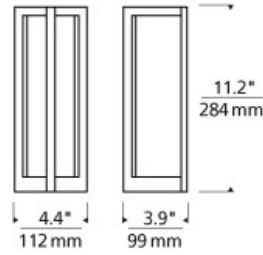

WALL COLLECTION

Coronado Wall

DESCRIPTION

Rectangular onyx shade with metal frame. Provides ambient, up- and down-light. Includes 120 volt, 100 watt R7S base, 118mm double-ended halogen lamp, 18 watt 2G11 base twin tube compact fluorescent lamp (electronic ballast included) or 10 watt 600 lumen 2700K LED module. Incandescent version dimmable with standard incandescent dimmer. LED version dimmable with a low-voltage electronic dimmer. ADA compliant.

INSTALLATION

This product can mount to either a 4" square electrical box with round plaster ring or an octagonal electrical box (not included).

WEIGHT

4.31lb / 1.95kg ±

honey onyx

ORDERING INFORMATION

700WSCOR COLOR	FINISH	LAMP
H HONEY ONYX	Z ANTIQUE BRONZE	INCANDESCENT 120V
W WHITE GLASS	S SATIN NICKEL	-CF COMPACT FLUORESCENT 120V
		-LED LED 2700K 120V
		-LED277 LED 2700K 277V

TECH LIGHTING®

7400 Linder Avenue
Skokie, Illinois 60077

T 847.410.4400
F 847.410.4500

Tech Lighting, L.L.C.

700WSCOR _____

FIXTURE TYPE: _____

JOB NAME: _____

NOTES: _____

_____

_____

©2017 Tech Lighting, L.L.C. All Rights Reserved. The "Tech Lighting" graphic is a registered trademark of Tech Lighting, L.L.C. Tech Lighting reserves the right to change specifications for product improvements without notification.