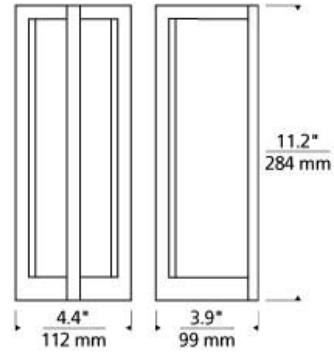

WALL COLLECTION

Coronado Wall

DESCRIPTION

The Coronado wall sconce by Tech Lighting features a dramatic rectangular onyx or glass shade that is surrounded by a streamlined metal frame. Both the onyx and glass shade softly diffuse the lamping inside creating a beautiful glow of light into surrounding spaces. The Coronado is available in two classic colors, Honey Onyx and White and is also available in two on-trend finishes, Antique Bronze and Satin Nickel. Mount this modern fixture in places such as hallways, bathrooms and closets. Available lamping options include energy efficient LED or no-lamp, leaving you the option to light this fixture with your preferred lamping. LED lamping option is fully dimmable to create the desired ambiance in your unique space. Rated for (1) 100w max, E26 medium based lamp (Not Included). LED version includes 8 watt 500 lumens 2700K LED module. LED version dimmable with a low-voltage electronic dimmer. ADA compliant.

honey onyx

INSTALLATION

This product can mount to either a 4" square electrical box with round plaster ring or an octagonal electrical box (not included).

WEIGHT

4-4.5lb / 1.81-2.04kg ±

honey onyx

white glass