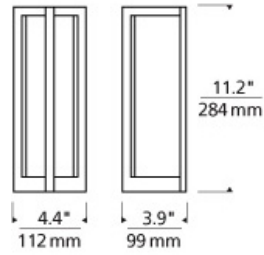

WALL COLLECTION

Coronado Wall

DESCRIPTION

Rectangular onyx shade with metal frame. Provides ambient, up- and down-light. Includes 120 volt, 100 watt R7S base, 118mm double-ended halogen lamp, 18 watt 2G11 base twin tube compact fluorescent lamp (electronic ballast included) or 10 watt 600 lumen 2700K LED module. Incandescent version dimmable with standard incandescent dimmer. LED version dimmable with a low-voltage electronic dimmer. ADA compliant.

INSTALLATION

This product can mount to either a 4" square electrical box with round plaster ring or an octagonal electrical box (not included).

WEIGHT

4.31lb / 1.95kg ±

honey onyx

honey onyx

white glass

ORDERING INFORMATION