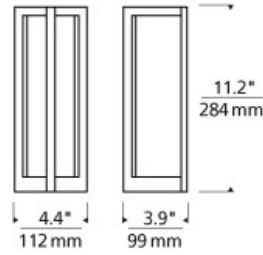

WALL COLLECTION

Coronado Wall

DESCRIPTION

Rectangular onyx shade with metal frame. Provides ambient, up- and down-light. Includes 120 volt, 100 watt R7S base, 118mm double-ended halogen lamp, 18 watt 2G11 base twin tube compact fluorescent lamp (electronic ballast included) or 10 watt 600 lumen 2700K LED module. Incandescent version dimmable with standard incandescent dimmer. LED version dimmable with a low-voltage electronic dimmer. ADA compliant.

INSTALLATION

This product can mount to either a 4" square electrical box with round plaster ring or an octagonal electrical box (not included).

WEIGHT

4.31lb / 1.95kg ±

honey onyx

honey onyx

white glass

ORDERING INFORMATION