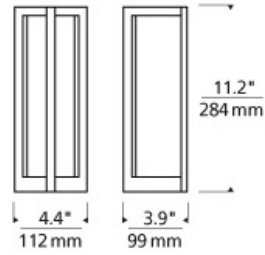

WALL COLLECTION

Coronado Wall

DESCRIPTION

Rectangular onyx shade with metal frame. Provides ambient, up- and down-light. Includes 120 volt, 100 watt R7S base, 118mm double-ended halogen lamp, 18 watt 2G11 base twin tube compact fluorescent lamp (electronic ballast included) or 10 watt 600 lumen 2700K LED module. Incandescent version dimmable with standard incandescent dimmer. LED version dimmable with a low-voltage electronic dimmer. ADA compliant.

INSTALLATION

This product can mount to either a 4" square electrical box with round plaster ring or an octagonal electrical box (not included).

WEIGHT

4.31lb / 1.95kg ±

honey onyx

honey onyx

white glass

ORDERING INFORMATION