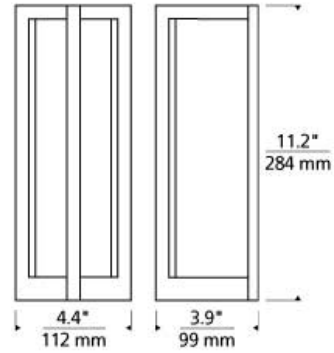

WALL COLLECTION

Coronado Wall

LED FL ADA T20

DESCRIPTION

The Coronado wall sconce by Tech Lighting features a dramatic rectangular onyx or glass shade that is surrounded by a streamlined metal frame. Both the onyx and glass shade softly diffuse the lamping inside creating a beautiful glow of light into surrounding spaces. The Coronado is available in two classic colors, Honey Onyx and White and is also available in two on-trend finishes, Antique Bronze and Satin Nickel. Mount this modern fixture in places such as hallways, bathrooms and closets. Available lamping options include energy efficient LED or no-lamp, leaving you the option to light this fixture with your preferred lamping. LED lamping option is fully dimmable to create the desired ambiance in your unique space. Rated for (1) 100w max, E26 medium based lamp (Not Included). LED version includes 8 watt 500 lumens 2700K LED module. LED version dimmable with a low-voltage electronic dimmer. ADA compliant.

honey onyx

INSTALLATION

This product can mount to either a 4" square electrical box with round plaster ring or an octagonal electrical box (not included).

WEIGHT

4-4.5lb / 1.81-2.04kg ±

honey onyx

white glass