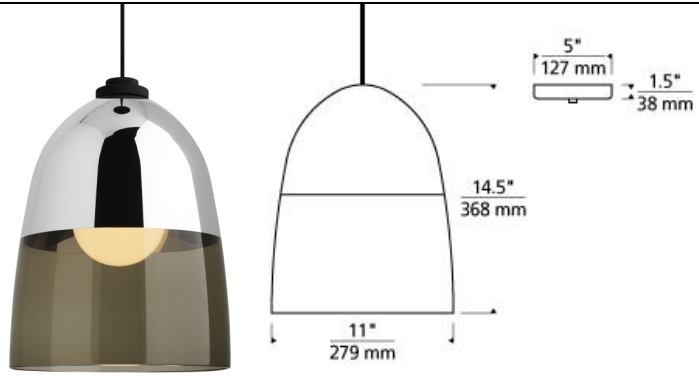

Copa Pendant

LED T20

DESCRIPTION

The Copa Pendant by Tech Lighting is a two-tone domed glass shade that blends transparent smoked glass with a translucent mirrored cap. This retro design features finely detailed and textured hardware making this a modern work of art. Offered in three finishes paired with transparent smoked glass and black hardware to fit your style. Nicely scaled at 11" diameter, the Copa pendant is a great statement piece for your living room, foyer, kitchen and hallway. Lamping options are compatible with most dimmers. Refer to the Dimming Chart for more information. (No Lamp) Rated for rated for (1) 150 watt max. E26 medium base lamp (Not Included). LED 120 volt 12 watt, 583 delivered lumens, 3000K, medium base LED G40 lamp. Dimmable with LED compatible dimmer. Fixture provided with twelve feet of field-cuttable cloth cord to match finish selection.

INSTALLATION

This product can mount to either a 4" square electrical box with round plaster ring or an octagon electrical box.

WEIGHT

8.5-8.5lb / 3.86-3.86kg ±

transparent
smoke/chrome

transparent
smoke/copper