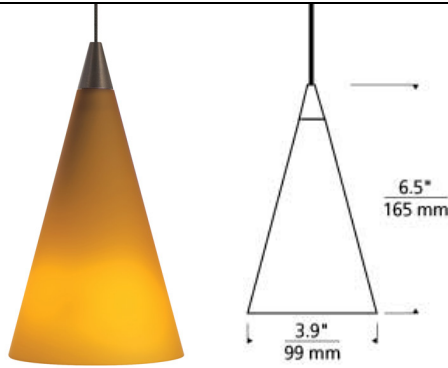

LOW - VOLTAGE PENDANTS

Cone Pendant

DESCRIPTION

The Cone pendant light by Tech Lighting is simple and modern in design yet visually striking due to its bold colors. This simplistic cone is made of case glass and features a reflective white interior, helping to distribute lighting onto surfaces below. Customize the Cone pendant by selecting from four electrifying colors. Amber, Cobalt, Red and White. With a modest size, scaling at 6.5" in length and 3.9" in diameter, the Cone is ideal for kitchen island task lighting, bedroom lighting flanking an end table or hallway lighting. The Cone Pendant ships with your choice of fully dimmable halogen or LED lamping, saving you both time and money. Pair the Cone pendant with the Monorail system by Tech Lighting for greater design customization. Includes low-voltage, 50 watt halogen bi-pin lamp or 8 watt, 300 delivered lumen, 3000K, replaceable SORAA® LED module and six feet of field-cutttable cable. Dimmable with low-voltage electronic or magnetic dimmer (based on transformer). Works with SORAA.