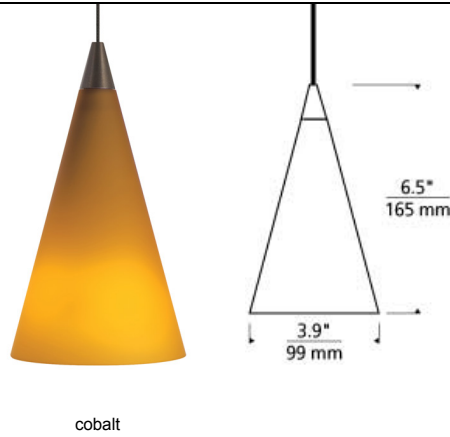

LOW - VOLTAGE PENDANTS

Cone Pendant LED SORAA T20

DESCRIPTION

The Cone pendant light by Tech Lighting is simple and modern in design yet visually striking due to its bold colors. This simplistic cone is made of case glass and features a reflective white interior, helping to distribute lighting onto surfaces below. Customize the Cone pendant by selecting from four electrifying colors. Amber, Cobalt and White. With a modest size, scaling at 6.5" in length and 3.9" in diameter, the Cone is ideal for kitchen island task lighting, bedroom lighting flanking an end table or hallway lighting. The Cone Pendant ships with your choice of fully dimmable halogen or LED lamping, saving you both time and money. Pair the Cone pendant with the Monorail system by Tech Lighting for greater design customization. Includes low-voltage, 50 watt halogen bi-pin lamp or 8 watt, 300 delivered lumen, 3000K, replaceable SORAA® LED module and six feet of field-cutable cable. Dimmable with low-voltage electronic or magnetic dimmer (based on transformer). Works with SORAA.

ACCESSORIES & OPTICAL CONTROLS

SORAA® LED Bi-Pin Replacement Pendant Module, Swag Hook

WEIGHT

1.35lb / 0.61kg ±

ORDERING INFORMATION

| 700 | SYSTEM | CON | COLOR | FINISH | LAMP |
|-----|----------------------|-----|----------|------------------|---|
| FJ | FREEJACK | | A AMBER | Z ANTIQUE BRONZE | 12 VOLT HALOGEN (T20) |
| K | KABLE LITE | | P COBALT | C CHROME | -LEDS930 12 VOLT LED 90 CRI 3000K (T20/T24) |
| MP | MONOPOINT | | W WHITE | S SATIN NICKEL | -24 24 VOLT HALOGEN |
| MO | MONORAIL | | | | |
| MO2 | TWO-CIRCUIT MONORAIL | | | | |

Note: Note: MP includes 4" Round Flush Canopy.

Antique Bronze is not available for Kable Lite.

Chrome not offered on Monorail & Two~Circuit Monorail.

700 ____ CON ____

FIXTURE TYPE: _____

JOB NAME: _____

NOTES: _____
