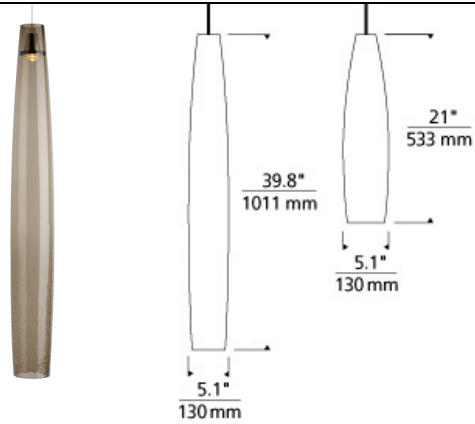

LINE - VOLTAGE PENDANTS / SUSPENSION

Coda Pendant

DESCRIPTION

Slender silhouettes of the contemporary Coda LED pendant light from Tech Lighting are carefully molded using beautiful transparent clear or smoke colored glass, then while the glass is still vulnerable, the lower half of each shade undergoes a delicate treatment to create the intricate crackle effect that gives the fixture its signature look. As a blanket of illumination pours downward from the powerful, yet well-harnessed optic controlled LED source, each tiny fissure catches and refracts the light to catch the eye. The task-oriented light distribution make this pendant light perfect for a variety of applications including kitchen island lighting, while its two elongated sizes lend themselves well to being used together to create a custom chandelier for dining room lighting, foyer lighting or entry lighting. Includes 11 watt, 936 delivered lumen, 3000K LED module. Fixture provided with twelve feet of field-cuttable cable.

INSTALLATION

This product can mount to either a 4" square electrical box with round plaster ring or an octagon electrical box.

WEIGHT

2.3-2.3lb / 1.04-1.04kg ±

ORDERING INFORMATION

700 SYSTEM	CDAP	SHAPE OR SIZE	COLOR	FINISH	LAMP
TD	LINE-VOLTAGE PENDANTS/SUSPENSION	L LARGE S SMALL	CC CLEAR CRACKLE KC SMOKE CRACKLE	S SATIN NICKEL	-LED930 LED 90 CRI 3000K 120V