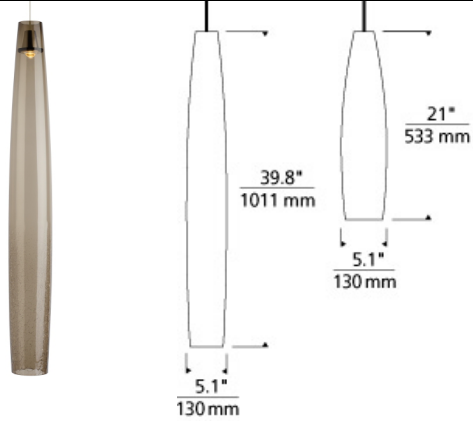

LINE - VOLTAGE PENDANTS / SUSPENSION

Coda Pendant

DESCRIPTION

Slender silhouettes of the contemporary Coda LED pendant light from Tech Lighting are carefully molded using beautiful transparent clear or smoke colored glass, then while the glass is still vulnerable, the lower half of each shade undergoes a delicate treatment to create the intricate crackle effect that gives the fixture its signature look. As a blanket of illumination pours downward from the powerful, yet well-harnessed optic controlled LED source, each tiny fissure catches and refracts the light to catch the eye. The task-oriented light distribution make this pendant light perfect for a variety of applications including kitchen island lighting, while its two elongated sizes lend themselves well to being used together to create a custom chandelier for dining room lighting, foyer lighting or entry lighting. Includes 11 watt, 936 delivered lumen, 3000K LED module. Fixture provided with twelve feet of field-cuttable cable.

INSTALLATION

This product can mount to either a 4" square electrical box with round plaster ring or an octagon electrical box.

WEIGHT

2.3-2.3lb / 1.04-1.04kg ±

ORDERING INFORMATION

700	SYSTEM	CDAP	SHAPE OR SIZE	COLOR	FINISH	LAMP
TD	LINE-VOLTAGE PENDANTS/SUSPENSION		L S	LARGE SMALL	CC CLEAR CRACKLE KC SMOKE CRACKLE	S SATIN NICKEL -LED930 LED 90 CRI 3000K 120V