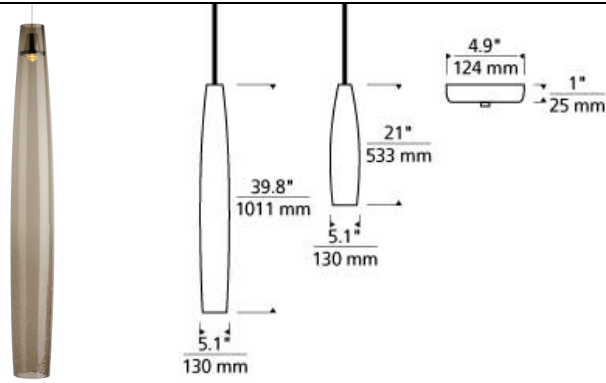

### DESCRIPTION

Slender silhouettes of the contemporary Coda LED pendant light from Tech Lighting are carefully molded using beautiful transparent clear or smoke colored glass, then while the glass is still vulnerable, the lower half of each shade undergoes a delicate treatment to create the intricate crackle effect that gives the fixture its signature look. As a blanket of illumination pours downward from the powerful, yet well-harnessed optic controlled LED source, each tiny fissure catches and refracts the light to catch the eye. The task-oriented light distribution make this pendant light perfect for a variety of applications including kitchen island lighting, while its two elongated sizes lend themselves well to being used together to create a custom chandelier for dining room lighting, foyer lighting or entry lighting. Includes 11 watt, 936 delivered lumen, 3000K LED module. Fixture provided with twelve feet of field-cuttable cable.

### INSTALLATION

This product can mount to either a 4" square electrical box with round plaster ring or an octagon electrical box.

### WEIGHT

3-4lb / 1.36-1.81kg ±