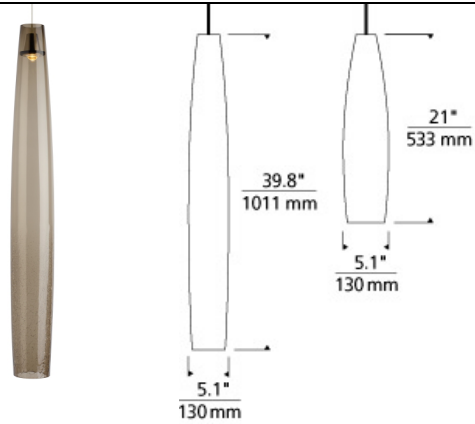

LINE - VOLTAGE PENDANTS / SUSPENSION

Coda Pendant

DESCRIPTION

Slender silhouettes of the contemporary Coda LED pendant light from Tech Lighting are carefully molded using beautiful transparent clear or smoke colored glass, then while the glass is still vulnerable, the lower half of each shade undergoes a delicate treatment to create the intricate crackle effect that gives the fixture its signature look. As a blanket of illumination pours downward from the powerful, yet well-harnessed optic controlled LED source, each tiny fissure catches and refracts the light to catch the eye. The task-oriented light distribution make this pendant light perfect for a variety of applications including kitchen island lighting, while its two elongated sizes lend themselves well to being used together to create a custom chandelier for dining room lighting, foyer lighting or entry lighting. Includes 11 watt, 936 delivered lumen, 3000K LED module. Fixture provided with twelve feet of field-cuttable cable.

INSTALLATION

This product can mount to either a 4" square electrical box with round plaster ring or an octagon electrical box.