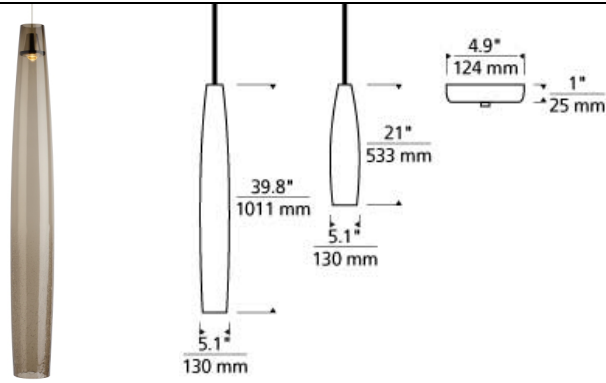

LINE - VOLTAGE PENDANTS / SUSPENSION

Coda Pendant

DESCRIPTION

Slender silhouettes of the contemporary Coda LED pendant light from Tech Lighting are carefully molded using beautiful transparent clear or smoke colored glass, then while the glass is still vulnerable, the lower half of each shade undergoes a delicate treatment to create the intricate crackle effect that gives the fixture its signature look. As a blanket of illumination pours downward from the powerful, yet well-harnessed optic controlled LED source, each tiny fissure catches and refracts the light to catch the eye. The task-oriented light distribution make this pendant light perfect for a variety of applications including kitchen island lighting, while its two elongated sizes lend themselves well to being used together to create a custom chandelier for dining room lighting, foyer lighting or entry lighting. Includes 11 watt, 936 delivered lumen, 3000K LED module. Fixture provided with twelve feet of field-cuttable cable.

INSTALLATION

This product can mount to either a 4" square electrical box with round plaster ring or an octagon electrical box.

WEIGHT

3-4lb / 1.36-1.81kg ±

ORDERING INFORMATION

700 SYSTEM	CDAP	SHAPE OR SIZE	COLOR	FINISH	LAMP
TD	LINE-VOLTAGE PENDANTS/SUSPENSION	L LARGE S SMALL	CC CLEAR CRACKLE KC SMOKE CRACKLE	S SATIN NICKEL	-LED930 LED 90 CRI 3000K 120V