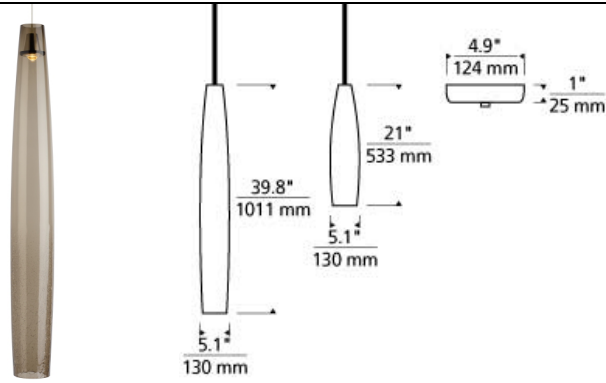

### DESCRIPTION

Slender silhouettes of the contemporary Coda LED pendant light from Tech Lighting are carefully molded using beautiful transparent clear or smoke colored glass, then while the glass is still vulnerable, the lower half of each shade undergoes a delicate treatment to create the intricate crackle effect that gives the fixture its signature look. As a blanket of illumination pours downward from the powerful, yet well-harnessed optic controlled LED source, each tiny fissure catches and refracts the light to catch the eye. The task-oriented light distribution make this pendant light perfect for a variety of applications including kitchen island lighting, while its two elongated sizes lend themselves well to being used together to create a custom chandelier for dining room lighting, foyer lighting or entry lighting. Includes 11 watt, 936 delivered lumen, 3000K LED module. Dimmable with low-electronic dimmer. Fixture provided with twelve feet of field-cuttable satin cable.

### INSTALLATION

This product can mount to either a 4" square electrical box with round plaster ring or an octagon electrical box.

### WEIGHT

3-4lb / 1.36-1.81kg ±