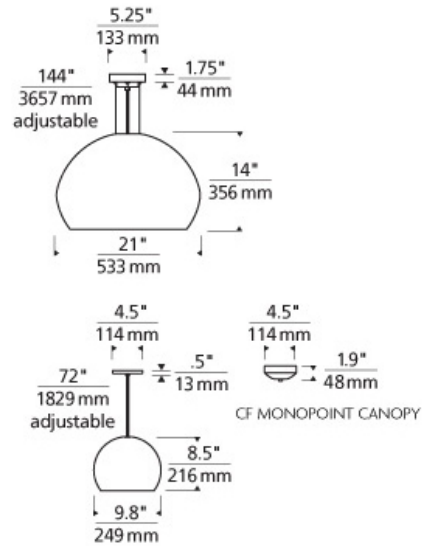

LINE - VOLTAGE PENDANTS / SUSPENSION

Cleo Pendant

DESCRIPTION

The Cleo Pendant from Tech Lighting is best described as modern simplicity with its large white hand-blown orb and boldly colored cloth cord. Customizing the Cleo pendant is simple with your choice of 3 colorful cloth cords and 4 modern finishes. The Cleo is available in 2 distinct sizes, the Grande Cleo scales 14" and the Medium Cleo scales at 8.5". Cleo Grande is ideal for dining room lighting, family room lighting and home office lighting spaces. The medium scale Cleo pendant can be applied as kitchen island lighting or bath lighting flanking a vanity. The Cleo ships with your choice of incandescent or LED lamping, both are fully dimmable to create the desired ambiance. Grande Incandescent includes 150 watt, medium base G40 lamp. Medium Incandescent includes 75 watt, medium base A19 lamp. Grande LED includes 15 watt, 900 delivered lumen, 3000K, medium base LED G40 lamp. Medium LED includes 9.5 watt, 800 delivered lumen, 2700K, medium base LED A19 lamp. Grande ships with twelve feet of field-cuttable cloth cord. Medium ships with six feet of field-cuttable cloth cord. Incandescent dimmable with standard incandescent dimmer. LED dimmable with LED compatible dimmer.

INSTALLATION

This product can mount to either a 4" square electrical box with round plaster ring or an octagon electrical box.

OTHER

Grande Available with Incandescent and LED830 option.
Medium Available with Incandescent and LED927 option.

white

gray cord grande

orange cord medium

red cord medium

ORDERING INFORMATION

700 SYSTEM	CLOP	SHAPE OR SIZE	COLOR	Cord Color	FINISH	LAMP
TD	LINE-VOLTAGE PENDANTS/SUSPENSION	G GRANDE M MEDIUM	W WHITE	Y GRAY O ORANGE R RED	Z ANTIQUE BRONZE B BLACK S SATIN NICKEL W WHITE	INCANDESCENT 120V -LED830 -LED830 LED 80 CRI 3000K 120V -LED927 LED 90 CRI 2700K 120V