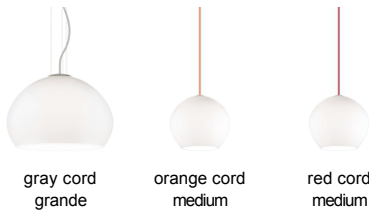

LINE - VOLTAGE PENDANTS / SUSPENSION

Cleo Pendant LED

DESCRIPTION

The Cleo Pendant from Tech Lighting is best described as modern simplicity with its large white hand-blown orb and boldly colored cloth cord. Customizing the Cleo pendant is simple with your choice of 3 colorful cloth cords and 4 modern finishes. The Cleo is available in 2 distinct sizes, the Grande Cleo scales 14" and the Medium Cleo scales at 8.5". Cleo Grande is ideal for dining room lighting, family room lighting and home office lighting spaces. The medium scale Cleo pendant can be applied as kitchen island lighting or bath lighting flanking a vanity. Available lamping options include energy efficient and fully dimmable LED or no-lamp, leaving you the option to light this fixture with your preferred lamping. Cleo Grande rated for (1) 150 watt max. medium base E26 lamp (Lamp Not Included). Grande LED includes 120 volt 12 watt, 900 delivered lumen, 3000K, medium base LED G40 lamp. Cleo Medium rated for (1) 75 watt max, E26 medium based lamp (Lamp Not Included). Medium LED included 120 volt 9.5 watt, 800 delivered lumens, 2700K, medium base LED A19 lamp. Both dimmable with LED compatible dimmer. Grande ships with twelve feet of field-cuttable cloth cord. Medium ships with six feet of field-cuttable cloth cord to match finish selection.

INSTALLATION

This product can mount to either a 4" square electrical box with round plaster ring or an octagon electrical box.

OTHER

Grande Available with Incandescent and LED830 option.
Medium Available with Incandescent and LED927 option.

ORDERING INFORMATION

700 SYSTEM	CLOP	SHAPE OR SIZE	COLOR	Cord Color	FINISH	LAMP	
TD	LINE-VOLTAGE PENDANTS/SUSPENSION	G M	GRANDE MEDIUM	W WHITE	Y GRAY O ORANGE R RED	Z ANTIQUE BRONZE B BLACK S SATIN NICKEL W WHITE	NO LAMP -LED830 LED 80 CRI 3000K 120V -LED927 LED 90 CRI 2700K 120V (T20/T24)