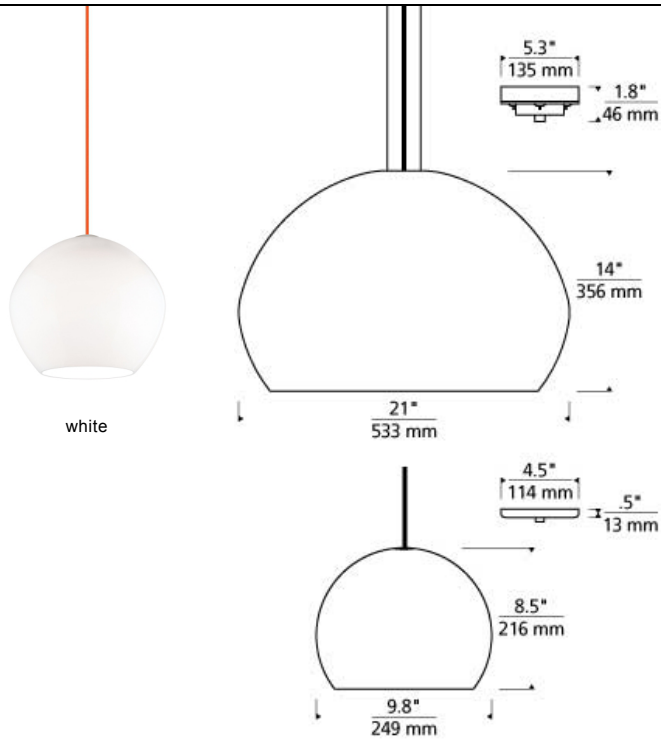

LINE - VOLTAGE PENDANTS / SUSPENSION

Cleo Pendant LED T20

DESCRIPTION

The Cleo Pendant from Tech Lighting is best described as modern simplicity with its large white hand-blown orb and boldly colored cloth cord. Customizing the Cleo pendant is simple with your choice of 3 colorful cloth cords and 4 modern finishes. The Cleo is available in 2 distinct sizes, the Grande Cleo scales 14" and the Medium Cleo scales at 8.5". Cleo Grande is ideal for dining room lighting, family room lighting and home office lighting spaces. The medium scale Cleo pendant can be applied as kitchen island lighting or bath lighting flanking a vanity. Available lamping options include energy efficient and fully dimmable LED or no-lamp, leaving you the option to light this fixture with your preferred lamping. Cleo Grande rated for (1) 150 watt max. medium base E26 lamp (Lamp Not Included). Grande LED includes 120 volt 12 watt, 900 delivered lumen, 3000K, medium base LED G40 lamp. Cleo Medium rated for (1) 75 watt max, E26 medium based lamp (Lamp Not Included). Medium LED included 120 volt 9.5 watt, 800 delivered lumens, 2700K, medium base LED A19 lamp. Both dimmable with LED compatible dimmer. Grande ships with twelve feet of field-cuttable cloth cord. Medium ships with six feet of field-cuttable cloth cord to match finish selection.

INSTALLATION

This product can mount to either a 4" square electrical box with round plaster ring or an octagon electrical box.

OTHER

Grande Available with Incandescent and LED830 option.
Medium Available with Incandescent and LED927 option.

WEIGHT

15-15.5lb / 6.8-7.03kg ±

ORDERING INFORMATION

700	SYSTEM	CLOP	SHAPE OR SIZE	COLOR	Cord Color	FINISH	LAMP
TD	LINE-VOLTAGE PENDANTS/SUSPENSION		G GRANDE M MEDIUM	W WHITE	Y GRAY O ORANGE R RED	Z ANTIQUE BRONZE B BLACK S SATIN NICKEL W WHITE	NO LAMP -LED830 LED 80 CRI 3000K 120V -LED927 LED 90 CRI 2700K 120V (T20/T24)