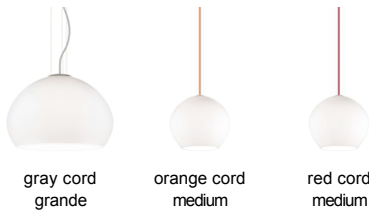

INSTALLATION

This product can mount to either a 4" square electrical box with round plaster ring or an octagon electrical box.

OTHER

Grande Available with Incandescent and LED830 option.
Medium Available with Incandescent and LED927 option.

ORDERING INFORMATION

700 SYSTEM	CLOP	SHAPE OR SIZE	COLOR	Cord Color	FINISH	LAMP	
TD	LINE-VOLTAGE PENDANTS/SUSPENSION	G M	GRANDE MEDIUM	W WHITE	Y GRAY O ORANGE R RED	Z ANTIQUÉ BRONZE B BLACK S SATIN NICKEL W WHITE	NO LAMP -LED830 -LED830 LED 80 CRI 3000K 120V -LED927 LED 90 CRI 2700K 120V (T20/T24)

Custom Cord Colors Available.