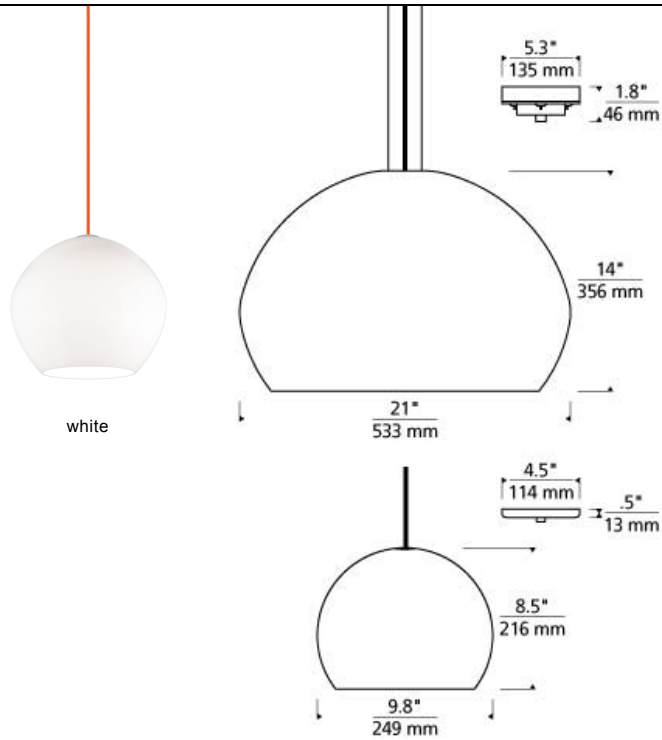

LINE - VOLTAGE PENDANTS / SUSPENSION

Cleo Pendant LED

DESCRIPTION

The Cleo Pendant from Tech Lighting is best described as modern simplicity with its large white hand-blown orb and boldly colored cloth cord. Customizing the Cleo pendant is simple with your choice of 3 colorful cloth cords and 4 modern finishes. The Cleo is available in 2 distinct sizes, the Grande Cleo scales 14" and the Medium Cleo scales at 8.5". Cleo Grande is ideal for dining room lighting, family room lighting and home office lighting spaces. The medium scale Cleo pendant can be applied as kitchen island lighting or bath lighting flanking a vanity. Available lamping options include energy efficient and fully dimmable LED or no-lamp, leaving you the option to light this fixture with your preferred lamping. Cleo Grande rated for (1) 150 watt max. medium base E26 lamp (Lamp Not Included). Grande LED includes 120 volt 12 watt, 900 delivered lumen, 3000K, medium base LED G40 lamp. Cleo Medium rated for (1) 75 watt max, E26 medium based lamp (Lamp Not Included). Medium LED included 120 volt 9.5 watt, 800 delivered lumens, 2700K, medium base LED A19 lamp. Both dimmable with LED compatible dimmer. Grande ships with twelve feet of field-cuttable cloth cord. Medium ships with six feet of field-cuttable cloth cord to match finish selection.

INSTALLATION

This product can mount to either a 4" square electrical box with round plaster ring or an octagon electrical box.

OTHER

Grande Available with Incandescent and LED830 option.
Medium Available with Incandescent and LED927 option.

ORDERING INFORMATION

700 SYSTEM	CLOP	SHAPE OR SIZE	COLOR	Cord Color	FINISH	LAMP	
TD	LINE-VOLTAGE PENDANTS/SUSPENSION	G M	GRANDE MEDIUM	W WHITE	Y GRAY O ORANGE R RED	Z ANTIQUE BRONZE B BLACK S SATIN NICKEL W WHITE	NO LAMP -LED830 LED 80 CRI 3000K 120V -LED927 LED 90 CRI 2700K 120V (T20/T24)