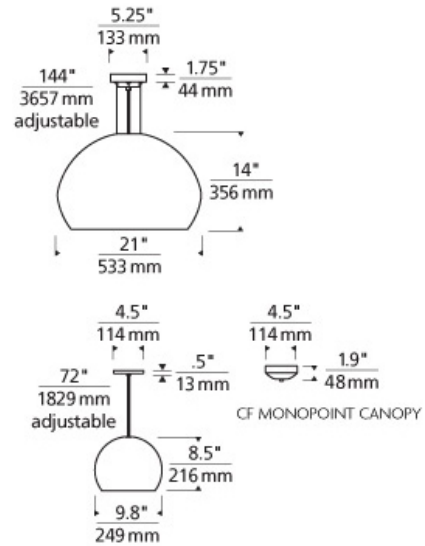

LINE - VOLTAGE PENDANTS / SUSPENSION

Cleo Pendant

DESCRIPTION

Modern simplicity. A large white orb of hand-blown glass is suspended from colorful cloth cord for a dramatic statement. Grande Incandescent includes 150 watt, medium base G40 lamp. Medium Incandescent includes 75 watt, medium base A19 lamp. Grande LED includes 15 watt, 900 delivered lumen, 3000K, medium base LED G40 lamp. Medium LED includes 9.5 watt, 800 delivered lumen, 2700K, medium base LED A19 lamp. Grande ships with twelve feet of field-cuttable cloth cord. Medium ships with six feet of field-cuttable cloth cord. Incandescent dimmable with standard incandescent dimmer. LED dimmable with LED compatible dimmer.

INSTALLATION

This product can mount to either a 4" square electrical box with round plaster ring or an octagon electrical box.

OTHER

Grande Available with Incandescent and LED830 option.
Medium Available with Incandescent and LED927 option.

white

gray cord
grande

orange cord
medium

red cord
medium

ORDERING INFORMATION

700	SYSTEM	CLOP	SHAPE OR SIZE	COLOR	Cord Color	FINISH	LAMP
TD	LINE-VOLTAGE PENDANTS/SUSPENSION		G GRANDE M MEDIUM	W WHITE	Y GRAY O ORANGE R RED	Z ANTIQUE BRONZE B BLACK S SATIN NICKEL W WHITE	INCANDESCENT 120V -LED830 -LED830 LED 80 CRI 3000K 120V -LED927 LED 90 CRI 2700K 120V