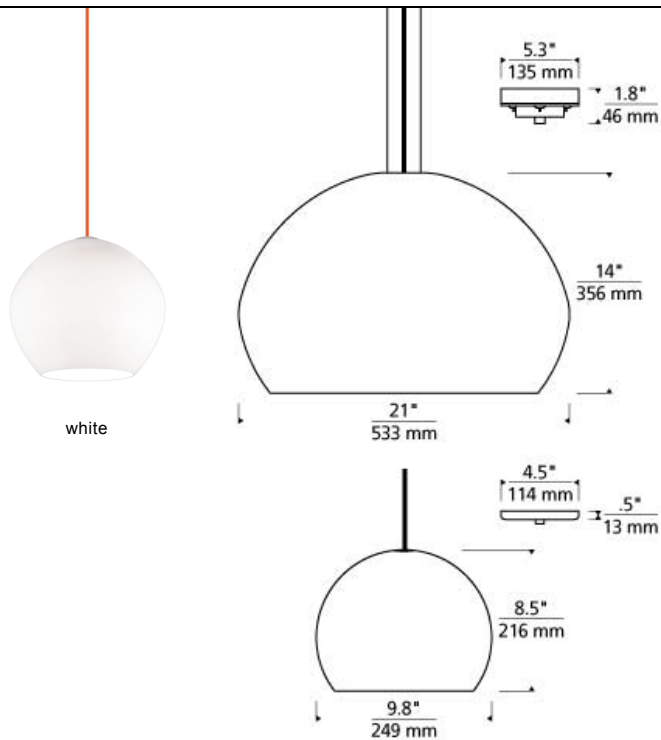

LINE - VOLTAGE PENDANTS / SUSPENSION

Cleo Pendant LED T20

DESCRIPTION

The Cleo Pendant from Tech Lighting is best described as modern simplicity with its large white hand-blown orb and boldly colored cloth cord. Customizing the Cleo pendant is simple with your choice of 3 colorful cloth cords and 4 modern finishes. The Cleo is available in 2 distinct sizes, the Grande Cleo scales 14" and the Medium Cleo scales at 8.5". Cleo Grande is ideal for dining room lighting, family room lighting and home office lighting spaces. The medium scale Cleo pendant can be applied as kitchen island lighting or bath lighting flanking a vanity. Available lamping options include energy efficient and fully dimmable LED or no-lamp, leaving you the option to light this fixture with your preferred lamping. Cleo Grande rated for (1) 150 watt max. medium base E26 lamp (Lamp Not Included). Grande LED includes 120 volt 12 watt, 900 delivered lumen, 3000K, medium base LED G40 lamp. Cleo Medium rated for (1) 75 watt max, E26 medium based lamp (Lamp Not Included). Medium LED included 120 volt 9.5 watt, 800 delivered lumens, 2700K, medium base LED A19 lamp. Both dimmable with LED compatible dimmer. Grande ships with twelve feet of field-cuttable cloth cord. Medium ships with six feet of field-cuttable cloth cord to match finish selection.

INSTALLATION

This product can mount to either a 4" square electrical box with round plaster ring or an octagon electrical box.

OTHER

Grande Available with Incandescent and LED830 option.

Medium Available with Incandescent and LED927 option.

WEIGHT

15-15.5lb / 6.8-7.03kg ±

ORDERING INFORMATION

700	SYSTEM	CLOP	SHAPE OR SIZE	COLOR	Cord Color	FINISH	LAMP
TD	LINE-VOLTAGE PENDANTS/SUSPENSION	G	GRANDE	W WHITE	Y GRAY	Z ANTIQUE BRONZE	NO LAMP
		M	MEDIUM		O ORANGE	B BLACK	-LED830 LED 80 CRI 3000K 120V
					R RED	S SATIN NICKEL	-LED927 LED 90 CRI 2700K 120V (T20/T24)
						W WHITE	