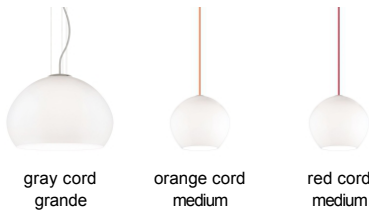

LINE - VOLTAGE PENDANTS / SUSPENSION

Cleo Pendant LED T20

DESCRIPTION

The Cleo Pendant from Tech Lighting is best described as modern simplicity with its large white hand-blown orb and boldly colored cloth cord. Customizing the Cleo pendant is simple with your choice of 3 colorful cloth cords and 4 modern finishes. The Cleo is available in 2 distinct sizes, the Grande Cleo scales 14" and the Medium Cleo scales at 8.5". Cleo Grande is ideal for dining room lighting, family room lighting and home office lighting spaces. The medium scale Cleo pendant can be applied as kitchen island lighting or bath lighting flanking a vanity. Available lamping options include energy efficient and fully dimmable LED or no-lamp, leaving you the option to light this fixture with your preferred lamping. Cleo Grande rated for (1) 150 watt max. medium base E26 lamp (Lamp Not Included). Grande LED includes 120 volt 12 watt, 900 delivered lumen, 3000K, medium base LED G40 lamp. Cleo Medium rated for (1) 75 watt max, E26 medium based lamp (Lamp Not Included). Medium LED included 120 volt 9.5 watt, 800 delivered lumens, 2700K, medium base LED A19 lamp. Both dimmable with LED compatible dimmer. Grande ships with twelve feet of field-cuttable cloth cord. Medium ships with six feet of field-cuttable cloth cord to match finish selection.

INSTALLATION

This product can mount to either a 4" square electrical box with round plaster ring or an octagon electrical box.

OTHER

Grande Available with Incandescent and LED830 option.
Medium Available with Incandescent and LED927 option.

WEIGHT

15-15.5lb / 6.8-7.03kg ±

ORDERING INFORMATION

700	SYSTEM	CLOP	SHAPE OR SIZE	COLOR	Cord Color	FINISH	LAMP
TD	LINE-VOLTAGE PENDANTS/SUSPENSION		G GRANDE M MEDIUM	W WHITE	Y GRAY O ORANGE R RED	Z ANTIQUE BRONZE B BLACK S SATIN NICKEL W WHITE	NO LAMP -LED830 LED 80 CRI 3000K 120V -LED927 LED 90 CRI 2700K 120V (T20/T24)