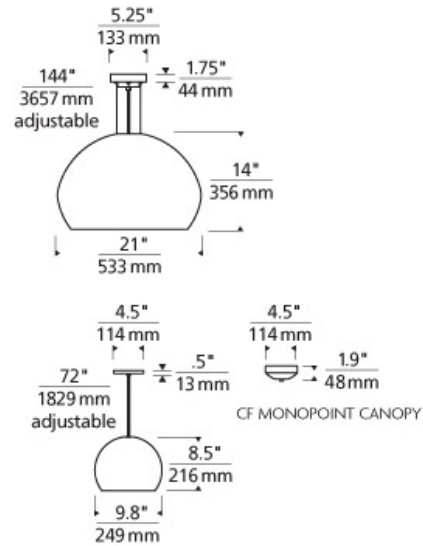

LINE - VOLTAGE PENDANTS / SUSPENSION

Cleo Pendant

DESCRIPTION

The Cleo Pendant from Tech Lighting is best described as modern simplicity with its large white hand-blown orb and boldly colored cloth cord. Customizing the Cleo pendant is simple with your choice of 3 colorful cloth cords and 4 modern finishes. The Cleo is available in 2 distinct sizes, the Grande Cleo scales 14" and the Medium Cleo scales at 8.5". Cleo Grande is ideal for dining room lighting, family room lighting and home office lighting spaces. The medium scale Cleo pendant can be applied as kitchen island lighting or bath lighting flanking a vanity. The Cleo ships with your choice of incandescent or LED lamping, both are fully dimmable to create the desired ambiance. Grande Incandescent includes 150 watt, medium base G40 lamp. Medium Incandescent includes 75 watt, medium base A19 lamp. Grande LED includes 15 watt, 900 delivered lumen, 3000K, medium base LED G40 lamp. Medium LED includes 9.5 watt, 800 delivered lumen, 2700K, medium base LED A19 lamp. Grande ships with twelve feet of field-cuttable cloth cord. Medium ships with six feet of field-cuttable cloth cord. Incandescent dimmable with standard incandescent dimmer. LED dimmable with LED compatible dimmer.

INSTALLATION

This product can mount to either a 4" square electrical box with round plaster ring or an octagon electrical box.

OTHER

Grande Available with Incandescent and LED830 option.
Medium Available with Incandescent and LED927 option.

white

gray cord grande

orange cord medium

red cord medium

ORDERING INFORMATION

700 SYSTEM	CLOP	SHAPE OR SIZE	COLOR	Cord Color	FINISH	LAMP
TD	LINE-VOLTAGE PENDANTS/SUSPENSION	G GRANDE M MEDIUM	W WHITE	Y GRAY O ORANGE R RED	Z ANTIQUE BRONZE B BLACK S SATIN NICKEL W WHITE	INCANDESCENT 120V -LED830 -LED830 LED 80 CRI 3000K 120V -LED927 LED 90 CRI 2700K 120V

Custom Cord Colors Available.

700 ____ CLOP _____

FIXTURE TYPE: _____

JOB NAME: _____

NOTES: _____
