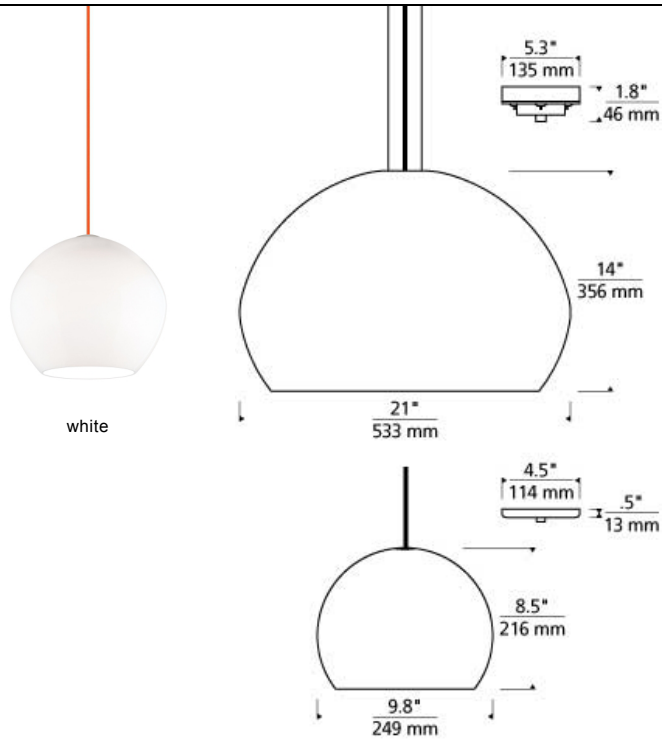

INSTALLATION

This product can mount to either a 4" square electrical box with round plaster ring or an octagon electrical box.

OTHER

Grande Available with Incandescent and LED830 option.
Medium Available with Incandescent and LED927 option.

ORDERING INFORMATION

700 SYSTEM	CLOP	SHAPE OR SIZE	COLOR	Cord Color	FINISH	LAMP	
TD	LINE-VOLTAGE PENDANTS/SUSPENSION	G M	GRANDE MEDIUM	W WHITE	Y GRAY O ORANGE R RED	Z ANTIQUÉ BRONZE B BLACK S SATIN NICKEL W WHITE	NO LAMP -LED830 -LED830 LED 80 CRI 3000K 120V -LED927 LED 90 CRI 2700K 120V (T20/T24)

Custom Cord Colors Available.