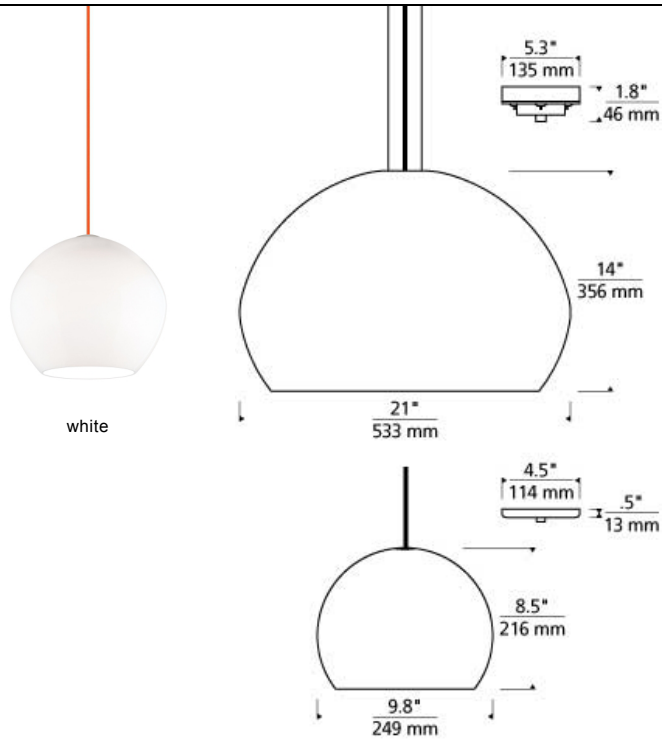

LINE - VOLTAGE PENDANTS / SUSPENSION

Cleo Pendant

DESCRIPTION

The Cleo Pendant from Tech Lighting is best described as modern simplicity with its large white hand-blown orb and boldly colored cloth cord. Customizing the Cleo pendant is simple with your choice of 3 colorful cloth cords and 4 modern finishes. The Cleo is available in 2 distinct sizes, the Grande Cleo scales 14" and the Medium Cleo scales at 8.5". Cleo Grande is ideal for dining room lighting, family room lighting and home office lighting spaces. The medium scale Cleo pendant can be applied as kitchen island lighting or bath lighting flanking a vanity. Available lamping options include energy efficient and fully dimmable LED or no-lamp, leaving you the option to light this fixture with your preferred lamping. Cleo Grande rated for (1) 150 watt max, medium base E26 lamp (Lamp Not Included). LED includes 120 volt 15 watt, 900 delivered lumen, 3000K, medium base LED G40 lamp. Cleo Medium rated for (1) 75 watt max, E26 medium based lamp (Lamp Not Included). LED included 120 volt 9.5 watt, 800 delivered lumens, 2700K, medium base LED A19 lamp/Dimmable with LED compatible dimmer. Grande ships with twelve feet of field-cuttable cloth cord. Medium ships with six feet of field-cuttable cloth cord. Incandescent dimmable with standard incandescent dimmer. LED dimmable with LED compatible dimmer.

INSTALLATION

This product can mount to either a 4" square electrical box with round plaster ring or an octagon electrical box.

OTHER

Grande Available with Incandescent and LED830 option.
Medium Available with Incandescent and LED927 option.

white

gray cord grande

orange cord medium

red cord medium

ORDERING INFORMATION

700 SYSTEM	CLOP	SHAPE OR SIZE	COLOR	Cord Color	FINISH	LAMP
TD	LINE-VOLTAGE PENDANTS/SUSPENSION	G GRANDE M MEDIUM	W WHITE	Y GRAY O ORANGE R RED	Z ANTIQUE BRONZE B BLACK S SATIN NICKEL W WHITE	NO LAMP -LED830 -LED830 LED 80 CRI 3000K 120V -LED927 LED 90 CRI 2700K 120V (T20/T24)