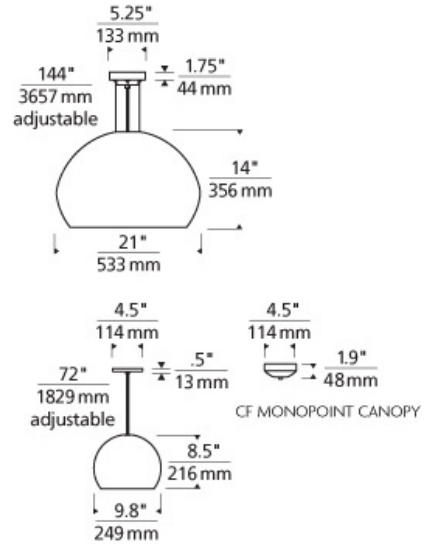

LINE - VOLTAGE PENDANTS / SUSPENSION

Cleo Pendant

DESCRIPTION

Modern simplicity. A large white orb of hand-blown glass is suspended from colorful cloth cord for a dramatic statement. Grande Incandescent includes 150 watt, medium base G40 lamp. Medium Incandescent includes 75 watt, medium base A19 lamp. Grande LED includes 15 watt, 900 delivered lumen, 3000K, medium base LED G40 lamp. Medium LED includes 9.5 watt, 800 delivered lumen, 2700K, medium base LED A19 lamp. Grande ships with twelve feet of field-cuttable cloth cord. Medium ships with six feet of field-cuttable cloth cord. Incandescent dimmable with standard incandescent dimmer. LED dimmable with LED compatible dimmer.

INSTALLATION

This product can mount to either a 4" square electrical box with round plaster ring or an octagon electrical box.

OTHER

Grande Available with Incandescent and LED830 option.
Medium Available with Incandescent and LED927 option.

ORDERING INFORMATION

700	SYSTEM	CLOP	SHAPE OR SIZE	COLOR	Cord Color	FINISH	LAMP
TD	LINE-VOLTAGE PENDANTS/SUSPENSION		G GRANDE M MEDIUM	W WHITE	Y GRAY O ORANGE R RED	Z ANTIQUE BRONZE B BLACK S SATIN NICKEL W WHITE	INCANDESCENT 120V -LED830 LED 80 CRI 3000K 120V -LED927 LED 90 CRI 2700K 120V

Custom Cord Colors Available.

700 ____ CLOP _____

FIXTURE TYPE: _____

JOB NAME: _____

NOTES: _____
_____
_____