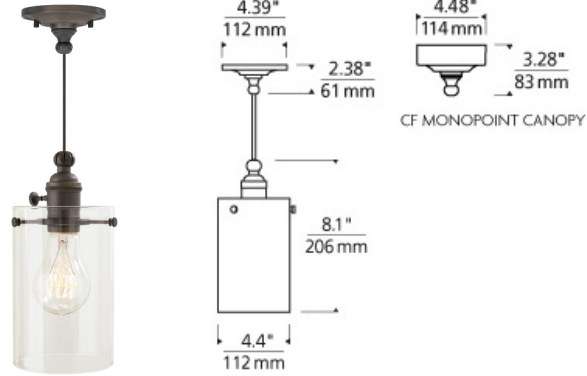

LINE - VOLTAGE PENDANTS / SUSPENSION

Clark Pendant

DESCRIPTION

Inspired by a vintage lamp socket, includes integral on/off switch for a touch of functional style. Incandescent includes 120 volt 40 watt medium base, Classic Edison lamp. LED version includes 3.5 watt, 250 delivered lumen, 2200K or 2700K, medium base LED Squirrel Cage lamp. Incandescent version dimmable with standard incandescent dimmer. LED version dimmable with an LED compatible or triac dimmer. Consult lamp manufacturer for more information.

INSTALLATION

This product can mount to either a 4" square electrical box with round plaster ring or an octagonal electrical box (not included).

havana brown

clear

ORDERING INFORMATION

600CLKP COLOR	FINISH	LAMP
C CLEAR	Z ANTIQUE BRONZE N POLISHED NICKEL S SATIN NICKEL	INCANDESCENT -LED922 LED 90 CRI 2200K 120V -LED927 LED 90 CRI 2700K 120V