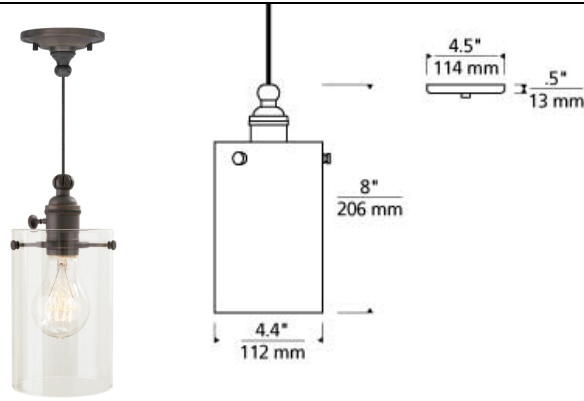

LINE - VOLTAGE PENDANTS / SUSPENSION

Clark Pendant LED T20

DESCRIPTION

The Clark pendant from Tech Lighting is inspired by a warm vintage lamp socket. A key feature of the Clark pendant is its integrated on/off switch adding function to its already classic visual appeal. With its clear glass shade and 3 modern hardware finishes the Clark pendant will add class and sophistication to any space. With a 8" diameter the Clark pendant is ideal for kitchen island task lighting, bath lighting flanking a vanity or even home office lighting. A standard incandescent lamp is provided and is fully dimmable to create the desired ambiance. Rated for (1) 60 watt max medium base lamp (Lamp Not Included). LED version includes 120 volt 3.5 watt, 250 delivered lumens, 2700K, medium base LED Squirrel Cage lamp. LED version dimmable with an LED compatible or triac dimmer. Consult lamp manufacturer for more information.

INSTALLATION

This product can mount to either a 4" square electrical box with round plaster ring or an octagonal electrical box (not included).

WEIGHT

2.5-3lb / 1.13-1.36kg ±

havana brown

clear

ORDERING INFORMATION