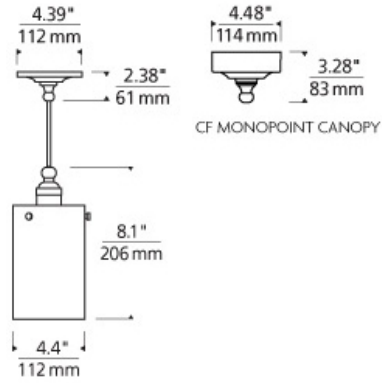

LINE - VOLTAGE PENDANTS / SUSPENSION

Clark Pendant

DESCRIPTION

Inspired by a vintage lamp socket, includes integral on/off switch for a touch of functional style. Incandescent includes 120 volt 40 watt medium base, Classic Edison lamp. LED version includes 3.5 watt, 250 delivered lumen, 2200K or 2700K, medium base LED Squirrel Cage lamp. Incandescent version dimmable with standard incandescent dimmer. LED version dimmable with an LED compatible or triac dimmer. Consult lamp manufacturer for more information.

INSTALLATION

This product can mount to either a 4" square electrical box with round plaster ring or an octagonal electrical box (not included).

havana brown

clear

ORDERING INFORMATION

600CLKP	COLOR	FINISH	LAMP
C	CLEAR	Z ANTIQUE BRONZE N POLISHED NICKEL S SATIN NICKEL	-LED922 LED 90 CRI 2200K 120V -LED927 LED 90 CRI 2700K 120V