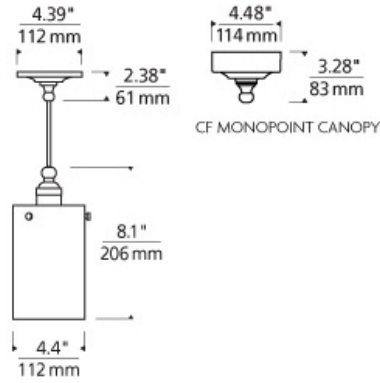

### DESCRIPTION

The Clark pendant from Tech Lighting is inspired by a warm vintage lamp socket. A key feature of the Clark pendant is its integral on/off switch adding function to its already classic visual appeal. With its clear glass shade and 3 modern hardware finishes the Clark pendant will add class and sophistication to any space. With its 8" diameter the Clark pendant is ideal for kitchen island task lighting, bath lighting flanking a vanity or even home office lighting. A standard incandescent lamp is provided and is fully dimmable to create the desired ambiance. Incandescent includes 120 volt 40 watt medium base, Classic Edison lamp. LED version includes 3.5 watt, 250 delivered lumen, 2200K or 2700K, medium base LED Squirrel Cage lamp. Incandescent version dimmable with standard incandescent dimmer. LED version dimmable with an LED compatible or triac dimmer. Consult lamp manufacturer for more information.

### INSTALLATION

This product can mount to either a 4" square electrical box with round plaster ring or an octagonal electrical box (not included).

clear