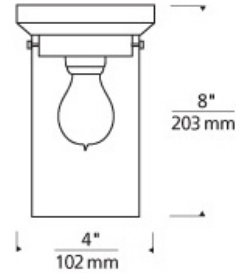

FLUSH & SEMI-FLUSH MOUNT

Clark Ceiling

DESCRIPTION

Classic cylinder in either clear, havana brown, or white glass. Incandescent includes 120 volt 40 watt or equivalent medium base Classic Edison Style lamp; fluorescent includes 18 watt GX24Q-2 base, triple tube lamp and electronic ballast. LED version includes 3.5 watt, 350 delivered lumen, 2200K LED lamp. Incandescent version dimmable with standard incandescent dimmer. LED version dimmable with an LED compatible dimmer. Consult lamp manufacturer for more information. Suitable for damp locations.

INSTALLATION

This product can mount to either a 4" square electrical box with round plaster ring or an octagonal electrical box (not included).

havana brown

clear

white

ORDERING INFORMATION

| 600CLKC COLOR | FINISH | LAMP |
|---------------|---|---|
| C CLEAR | Z ANTIQUE BRONZE N POLISHED NICKEL S SATIN NICKEL | INCANDESCENT -LED922 LED 90 CRI 2200K 120V |