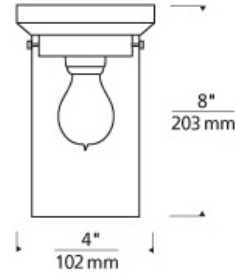

FLUSH & SEMI-FLUSH MOUNT

Clark Ceiling

DESCRIPTION

Classic cylinder in either clear, havana brown, or white glass. Incandescent includes 120 volt 40 watt or equivalent medium base Classic Edison Style lamp; fluorescent includes 18 watt GX24Q-2 base, triple tube lamp and electronic ballast. LED version includes 3.5 watt, 250 delivered lumen, 2200K LED lamp. Incandescent version dimmable with standard incandescent dimmer. LED version dimmable with an LED compatible dimmer. Consult lamp manufacturer for more information. Suitable for damp locations.

INSTALLATION

This product can mount to either a 4" square electrical box with round plaster ring or an octagonal electrical box (not included).

WEIGHT

2.9-2.9lb / 1.32-1.32kg ±

havana brown

polished nickel