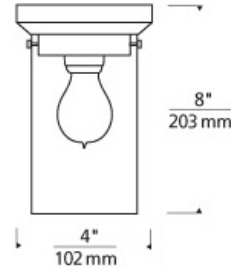

FLUSH & SEMI-FLUSH MOUNT

Clark Ceiling

DESCRIPTION

Classic cylinder in either clear, havana brown, or white glass. Incandescent includes 120 volt 40 watt or equivalent medium base Classic Edison Style lamp; fluorescent includes 18 watt GX24Q-2 base, triple tube lamp and electronic ballast. LED version includes 3.5 watt, 250 delivered lumen, 2200K LED lamp. Incandescent version dimmable with standard incandescent dimmer. LED version dimmable with an LED compatible dimmer. Consult lamp manufacturer for more information. Suitable for damp locations.

INSTALLATION

This product can mount to either a 4" square electrical box with round plaster ring or an octagonal electrical box (not included).

WEIGHT

2.9-2.9lb / 1.32-1.32kg ±

havana brown

polished nickel