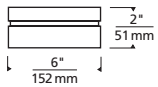

CIRQUE SMALL WALL/CEILING

Cirque Small

PHOTOMETRICS*

*For latest photometrics, please visit www.techlighting.com/OUTDOOR

CIRQUE SMALL

Total Lumen Output: 472.2
Total Power: 12
Luminaire Efficacy: 39.35
Color Temp: 2700K
CRI: 80+
BUG Rating: B1-U3-G1