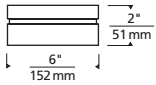

CIRQUE SMALL WALL/CEILING

Cirque Small

PHOTOMETRICS*

*For latest photometrics, please visit www.techlighting.com/OUTDOOR

CIRQUE SMALL

Total Lumen Output: 472.2
Total Power: 12
Luminaire Efficacy: 39.35
Color Temp: 2700K
CRI: 90+
BUG Rating: B1-U3-G1