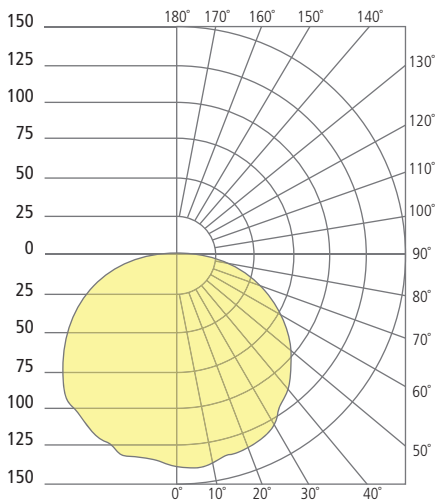

## ORDERING INFORMATION

7000WCQ	SHAPE	CRI/CCT	FINISH	VOLTAGE
	5 SMALL - 6"	<b>830</b> 80 CRI, 3000K <b>840</b> 80 CRI, 4000K <b>INC</b> INCANDESCENT*	<b>Z</b> BRONZE <b>H</b> CHARCOAL	<b>120</b> 120V <b>277</b> 277V

# CIRQUE SMALL WALL/CEILING

Cirque Small

## PHOTOMETRICS\*

\*For latest photometrics, please visit [www.techlighting.com/OUTDOOR](http://www.techlighting.com/OUTDOOR)

### CIRQUE SMALL

Total Lumen Output: 472.2  
 Total Power: 12  
 Luminaire Efficacy: 39.35  
 Color Temp: 2700K  
 CRI: 80+  
 BUG Rating: B1-U3-G1