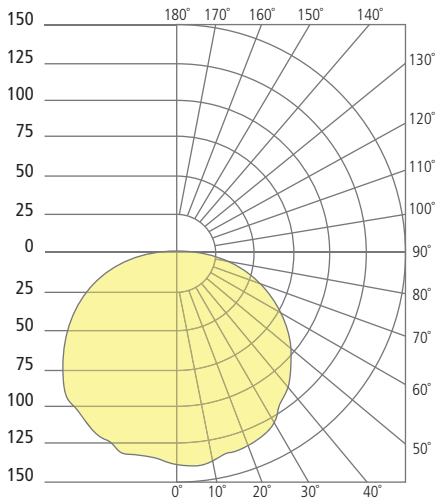

* Visit techlighting.com for specific warranty limitations and details.

CIRQUE SMALL
shown in bronze

CIRQUE SMALL
shown in charcoal

ORDERING INFORMATION

7000WCQ	SHAPE	CRI/CCT	FINISH	VOLTAGE
	5 SMALL - 6"	930 90 CRI, 3000K 940 90 CRI, 4000K INC INCANDESCENT*	Z BRONZE H CHARCOAL	120 120V 277 277V

*120V ONLY

CIRQUE SMALL WALL/CEILING

Cirque Small

PHOTOMETRICS*

*For latest photometrics, please visit www.techlighting.com/OUTDOOR

CIRQUE SMALL

Total Lumen Output: 472.2
 Total Power: 12
 Luminaire Efficacy: 39.35
 Color Temp: 2700K
 CRI: 90+
 BUG Rating: B1-U3-G1