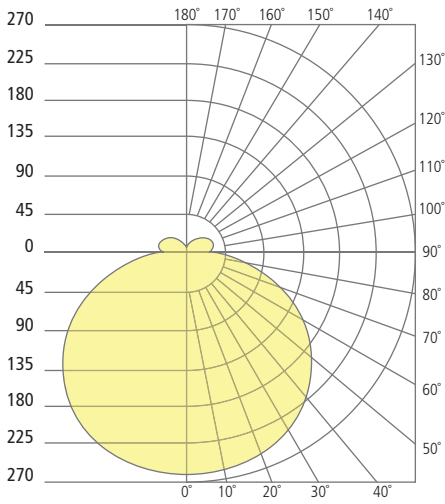

* Visit techlighting.com for specific warranty limitations and details.

CIRQUE LARGE
shown in bronze

CIRQUE LARGE
shown in charcoal

ORDERING INFORMATION

7000WCQ	SHAPE	CRI/CCT	FINISH	VOLTAGE
L	LARGE - 9"	930 90 CRI, 3000K 940 90 CRI, 4000K	Z BRONZE H CHARCOAL	120 120V 277 277V
		INC INCANDESCENT*		

*120V ONLY

CIRQUE LARGE WALL/CEILING

Cirque Large

PHOTOMETRICS*

*For latest photometrics, please visit www.techlighting.com/OUTDOOR

CIRQUE LARGE

Total Lumen Output: 1143
 Total Power: 22.1
 Luminaire Efficacy: 51.5
 Color Temp: 3000K
 CRI: 90+
 BUG Rating: B1-U3-G1