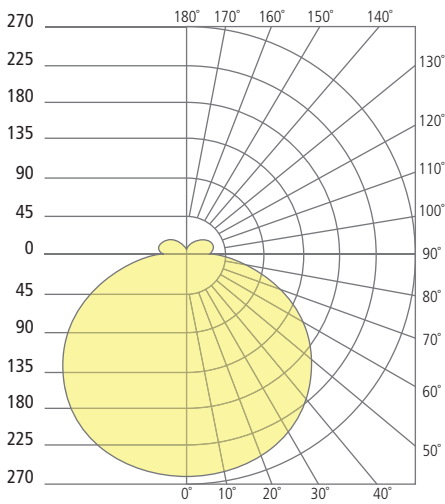

CIRQUE LARGE WALL/CEILING

PHOTOMETRICS*

*For latest photometrics, please visit www.techlighting.com/OUTDOOR

CIRQUE LARGE

Total Lumen Output: 1143
Total Power: 22.1
Luminaire Efficacy: 51.5
Color Temp: 3000K
CRI: 90+
BUG Rating: B1-U3-G1

PROJECT INFO

FIXTURE TYPE & QUANTITY

JOB NAME & INFO

NOTES

GENERATION BRANDS
7400 Linder Avenue, Skokie, Illinois 60077
T 847.410.4400 F 847.410.4500

© 2016 Tech Lighting, L.L.C. All rights reserved. The "Tech Lighting" graphic is a registered trademark of Tech Lighting, L.L.C. Tech Lighting reserves the right to change specifications for product improvements without notification.