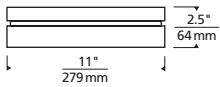

Ceiling or wall mounting option

SPECIFICATIONS

DELIVERED LUMENS	1143 LED
WATTS	22.1 LED
VOLTAGE	120V, 277V (LED Only)
DIMMING	ELV
LIGHT DISTRIBUTION	Symmetric
MOUNTING OPTIONS	Wall or Ceiling
CCT	3000K or 4000K
CRI	90+
COLOR BINNING	3 Step
BUG RATING	B1-U3-G1
DARK SKY	Compliant (Ceiling)
WET LISTED	IP65
GENERAL LISTING	ETL, Title 24
START TEMP	-30°C
FIELD SERVICEABLE LED	No
CONSTRUCTION	Aluminum
HARDWARE	Stainless Steel
FINISH	Marine Grade Powder Coat
LED LIFETIME	L70; 70,000 Hours
WARRANTY*	5 Years

* Visit techlighting.com for specific warranty limitations and details.

CIRQUE LARGE
shown in bronze

CIRQUE LARGE
shown in charcoal

ORDERING INFORMATION

7000WCQ	SHAPE	CRI/CCT	FINISH	VOLTAGE
L	LARGE - 9"	930 90 CRI, 3000K 940 90 CRI, 4000K	Z BRONZE H CHARCOAL	120 120V 277 277V
		INC INCANDESCENT*		

*120V ONLY

CIRQUE LARGE WALL/CEILING

Cirque Large

PHOTOMETRICS*

*For latest photometrics, please visit www.techlighting.com/OUTDOOR

CIRQUE LARGE

Total Lumen Output: 1143
 Total Power: 22.1
 Luminaire Efficacy: 51.5
 Color Temp: 3000K
 CRI: 90+
 BUG Rating: B1-U3-G1