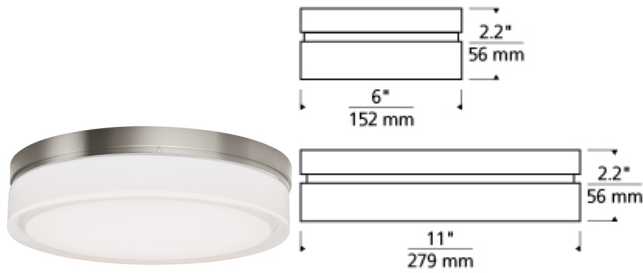

## DESCRIPTION

Beautiful round pressed glass shade with polished surface suspended from a die-cast base. May be mounted on the ceiling or wall. Available in three lamp configurations: incandescent, fluorescent, and LED. Large incandescent includes two 120 volt, 40 watt G9 base halogen lamps; Small incandescent includes one 120 volt 40 watt G9 base halogen lamp; Large fluorescent includes two 13 watt 2GX7 base twin tube lamps and electronic ballast; Large LED includes one 23 watt, 1143 net lumen, LED module; Small LED includes one 12 watt, 500 net lumen LED module. Incandescent version dimmable with a standard incandescent dimmer (not included). 120v LED version dimmable with low-voltage electronic dimmer (not included). Suitable for wet locations. ADA compliant.

## WEIGHT

2.5-3lb / 1.13-1.36kg ±

satin nickel  
small

satin nickel  
large

chrome  
small

chrome  
large