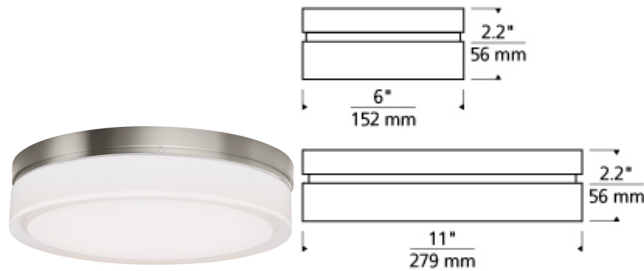

# Cirque Ceiling

ADA T20

## DESCRIPTION

The Cirque ceiling fixture by Tech Lighting features a simple and clean design with its beautiful round pressed glass shade is and hand polished exterior. A metal base made of die-cast metal frames the glass giving this feature a very handsome look. Choose from four on-trend hardware finishes to create a customized fixture perfect for your unique space. Scaling at two distinct sizes the Cirque is ideal for hallway lighting, bathroom lighting and outdoor lighting applications. Your choice of LED lamping ships with Cirque saving you time and money, all lamping options are fully dimmable to create the desired ambiance in any space. May be mounted on the ceiling or wall. Available in three lamp configurations: incandescent, fluorescent, and LED. Large incandescent includes two 120 volt, 40 watt G9 base halogen lamps; Small incandescent includes one 120 volt 40 watt G9 base halogen lamp; Large fluorescent includes two 13 watt 2GX7 base twin tube lamps and electronic ballast; Large LED includes one 23 watt, 1143 net lumen, LED module; Small LED includes one 12 watt, 500 net lumen LED module. Incandescent version dimmable with a standard incandescent dimmer (not included). 120v LED version dimmable with low-voltage electronic dimmer (not included). Suitable for wet locations. ADA compliant.

## INSTALLATION

This product can mount to either a 4" square electrical box with round plaster ring or an octagonal electrical box (not included).

## WEIGHT

2.5-3lb / 1.13-1.36kg ±

satin nickel  
small

satin nickel  
large

chrome  
small

chrome  
large