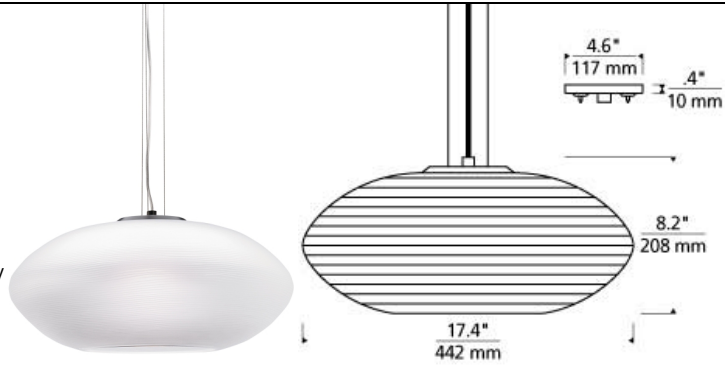

### DESCRIPTION

The Circulet pendant light from Tech Lighting features beautifully imperfect hand carved shallow grooves that have been sandblasted into a visually captivating design. When illuminated the rich textures beautifully interact with the elliptical glass shade and rich texture to create a warm, glowing aesthetic. The Circulet is available in two sizes, 4.7â€ and 8.2â€. Either size will provide a bounty of lighting and rich aesthetic to your special space. Ideal applications for the Circulet are bedroom lighting, kitchen island lighting and bath lighting flanking a vanity. The Circulet Grande pedant can ideally be applied in living room lighting, dining room lighting and home office lighting spaces. Both the Circulet and Circulet Grande come with your choice of Halogen or efficient LED lamping options, both options are fully dimmable to create the desired ambiance. Rated for (1) 60 watt max E26 medium based lamp (Lamp Not Included). LED includes 120 volt 9.5 watt, 800 delivered lumens, 3000K-2200K, warm color dimming LED module/Dimmable with low-voltage electronic or Triac dimmer. Ships with sixteen feet of field-cutttable cable. Dimmable with LED compatible, low-voltage electronic or triac dimmer.