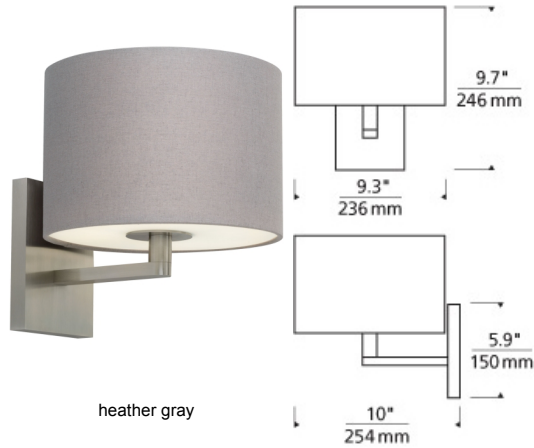

WALL COLLECTION

Chelsea Wall

DESCRIPTION

Simple and sophisticated tailored modern fabric drum sits atop sleek die cast aluminum base with white glass diffuser. Incandescent includes 120 volt, 75 watt or equivalent A19 medium base lamp. Fluorescent includes 120 volt 27 watt GU24 base self-ballasted compact fluorescent lamp. Incandescent version dimmable with standard incandescent dimmer. Mounts up only.

INSTALLATION

Mounts to a standard 4" square junction box with round plaster ring (provided by electrician).

black heather gray white

ORDERING INFORMATION

700WSCHL COLOR	FINISH	LAMP
B BLACK Y HEATHER GRAY W WHITE	Z ANTIQUE BRONZE N POLISHED NICKEL S SATIN NICKEL	INCANDESCENT 120V