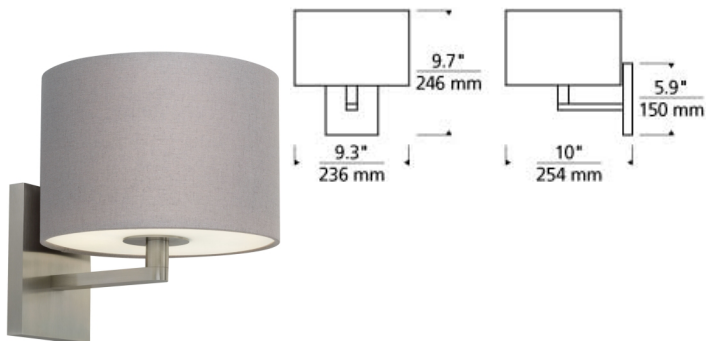

## Chelsea Wall

### DESCRIPTION

Simple and sophisticated tailored modern fabric drum sits atop sleek die-cast aluminum base with white glass diffuser. Rated for (1) 75w max, E26 medium based lamp (Not Included). LED version includes (1) 9.5w, 800 delivered lumens, 2700K, medium base LED A19 lamp. Mounts up only.

### INSTALLATION

Mounts to a standard 4" square junction box with round plaster ring (provided by electrician).

heather gray

heather gray

white