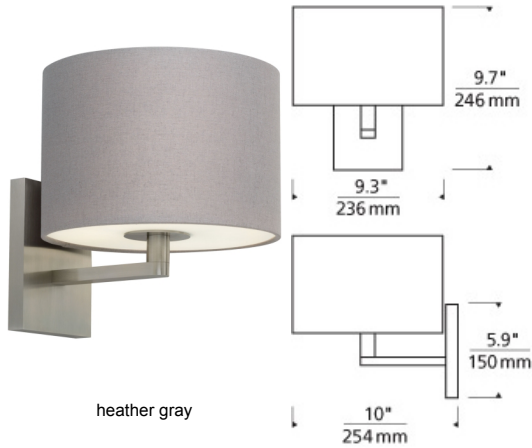

WALL COLLECTION

Chelsea Wall

DESCRIPTION

Simple and sophisticated tailored modern fabric drum sits atop sleek die cast aluminum base with white glass diffuser. Incandescent includes 120 volt, 75 watt or equivalent A19 medium base lamp. Fluorescent includes 120 volt 27 watt GU24 base self-ballasted compact fluorescent lamp. Incandescent version dimmable with standard incandescent dimmer. Mounts up only.

INSTALLATION

Mounts to a standard 4" square junction box with round plaster ring (provided by electrician).

heather gray

heather gray

white

ORDERING INFORMATION

700WSCHL COLOR	FINISH	LAMP
B BLACK	Z ANTIQUE BRONZE	INCANDESCENT 120V
Y HEATHER GRAY	N POLISHED NICKEL	
W WHITE	S SATIN NICKEL	