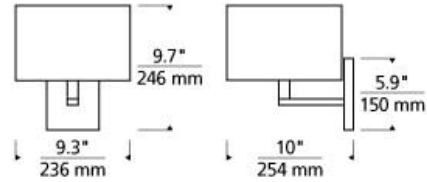

WALL COLLECTION

Chelsea Wall FL EN★ T20

DESCRIPTION

The Chelsea wall sconce light by Tech Lighting is simple and sophisticated with its tailored modern fabric drum. This sleek sconce is composed of a die-cast aluminum base and white glass diffuser allowing for light to be evenly dispersed without an offensive glare. The Chelsea is available in three modern shade colors Black, Heather Gray and White, and is comes in three on-trend finishes. Scaling at 9.3" in width and 9.7" in length the Chelsea is ideal for bathroom lighting, hallway lighting and bedroom lighting flanking two end tables. Available lamping options include energy efficient LED and no-lamp, leaving you the option to light this fixture with your preferred lamping. Rated for (1) 75w max, E26 medium based lamp (Not Included). LED version includes (1) 9.5w, 800 delivered lumens, 2700K, medium base LED A19 lamp. Mounts up only.

heather gray

INSTALLATION

Mounts to a standard 4" square junction box with round plaster ring (provided by electrician).

white

ORDERING INFORMATION

700WSCHL COLOR	FINISH	LAMP
W WHITE	Z ANTIQUE BRONZE N POLISHED NICKEL S SATIN NICKEL	NO LAMP -LED927 A19 LED 90 CRI 2700K 120V -LED927 A19 LED 90 CRI 2700K 120V (T20/T24)