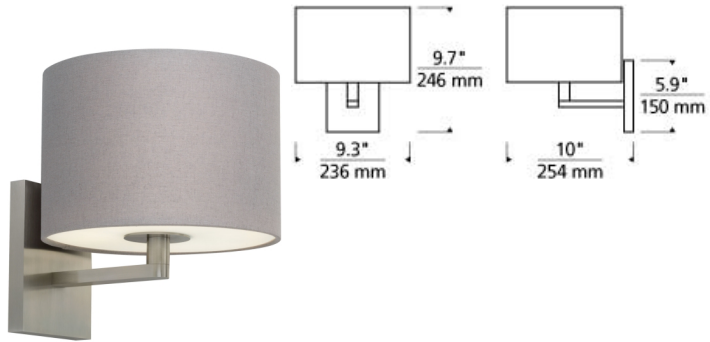

WALL COLLECTION

Chelsea Wall

DESCRIPTION

Simple and sophisticated tailored modern fabric drum sits atop sleek die-cast aluminum base with white glass diffuser. Rated for (1) 75w max, E26 medium based lamp (Not Included). LED version includes (1) 9.5w, 800 delivered lumens, 2700K, medium base LED A19 lamp. Mounts up only.

INSTALLATION

Mounts to a standard 4" square junction box with round plaster ring (provided by electrician).

heather gray

heather gray

white

ORDERING INFORMATION

700WSCHL COLOR	FINISH	LAMP
Y HEATHER GRAY	Z ANTIQUE BRONZE	NO LAMP
W WHITE	N POLISHED NICKEL	-LED927 A19 LED 90 CRI 2700K 120V
	S SATIN NICKEL	-LED927 A19 LED 90 CRI 2700K 120V (T20/T24)