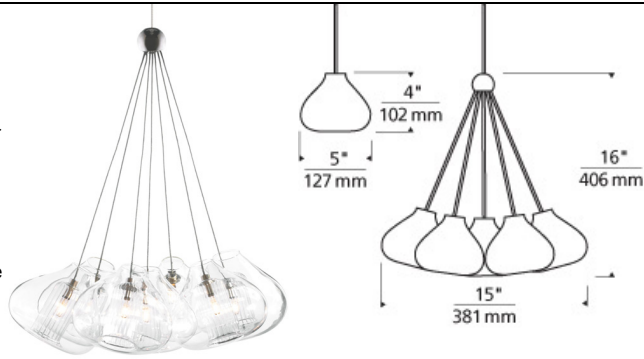

LOW - VOLTAGE PENDANTS

Cheers Pendant

DESCRIPTION

Cheer with clear glass globe and fused center tube. Cheers with seven clear glass globes with fused center tubes suspended from one central hub Incandescent includes (1) or (7) low-voltage, 10 watt xenon bi-pin lamps. LED includes (1) or (7) 3 watt, 500 delivered lumen, 3000K LED modules. Include six feet of field-cutable suspension cable. Dimmable with low-voltage electronic or magnetic dimmer (based on transformer)

INSTALLATION

Socket terminates with FreeJack male connector, which may be installed into a system connector. Elements ordered with a system prefix include a connector for that system. 7-Lite is not recommended for Kable Lite due to weight.

ACCESSORIES & OPTICAL CONTROLS

Swag Hook

WEIGHT

0.5-3.5lb / 0.23-1.59kg ±

clear

7 cheers

1 cheer

ORDERING INFORMATION