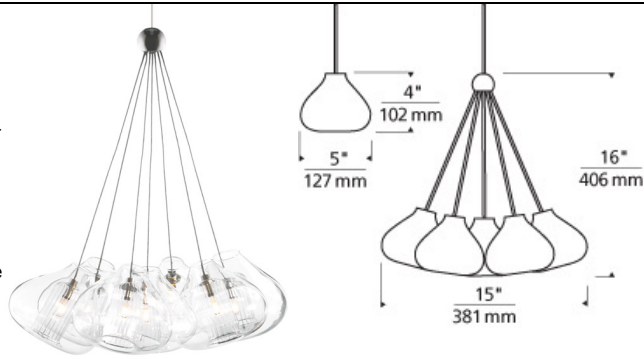

LOW - VOLTAGE PENDANTS

Cheers Pendant

DESCRIPTION

Cheer with clear glass globe and fused center tube. Cheers with seven clear glass globes with fused center tubes suspended from one central hub Incandescent includes (1) or (7) low-voltage, 10 watt xenon bi-pin lamps. LED includes (1) or (7) 3 watt, 500 delivered lumen, 3000K LED modules. Include six feet of field-cutable suspension cable. Dimmable with low-voltage electronic or magnetic dimmer (based on transformer)

INSTALLATION

Socket terminates with FreeJack male connector, which may be installed into a system connector. Elements ordered with a system prefix include a connector for that system. 7-Lite is not recommended for Kable Lite due to weight.

clear

ACCESSORIES & OPTICAL CONTROLS

Swag Hook

WEIGHT

0.5-3.5lb / 0.23-1.59kg ±

ORDERING INFORMATION

700	SYSTEM	CHR	SHAPE OR SIZE	COLOR	FINISH	LAMP
FJ	FREEJACK		1	CHEER - 1 LIGHT	CLEAR	Z ANTIQUE BRONZE 12 VOLT XENON
KL	KABLE LITE		7	CHEERS - 7 LIGHTS		C CHROME -LED930 12 VOLT LED 90 CRI 3000K
MP	MONOPOINT					S SATIN NICKEL -24 24 VOLT HALOGEN
MO	MONORAIL					
MO2	TWO-CIRCUIT MONORAIL					

Note: MP includes 4" Round Flush Canopy.

Chrome not offered on Monorail & Two~Circuit Monorail.

Antique Bronze is not available for Kable Lite.