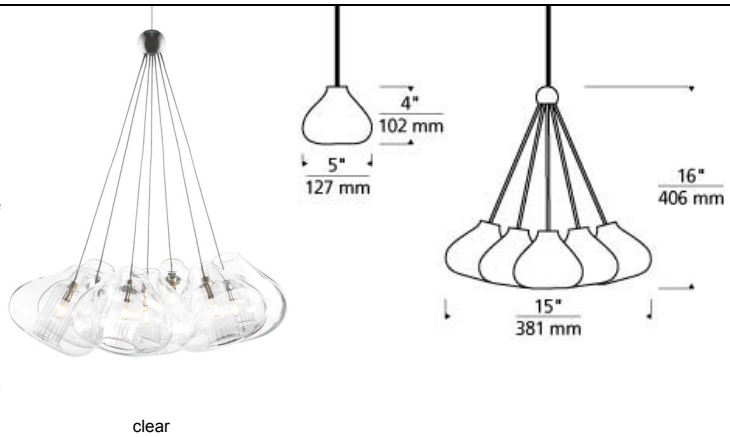

LOW - VOLTAGE PENDANTS

Cheers Pendant LED T20

DESCRIPTION

The Cheers pendant light by Tech Lighting is an entirely modern take on the single pendant concept. Highly customizable in nature the Cheers pendant is available as one single pendant or seven pendants combined creating a modern chandelier. Each globe is hand-blown by talented artisans and then fused at the center by tubes that are suspended from one central hub. Your choice of fully dimmable halogen or LED lamping ships with the Cheers saving you both time and money. Pair the single pendant Cheers with the Monorail system by Tech Lighting for greater design customization or combine seven pendants into one modern chandelier. Whether selected in its single form or grouped into a chandelier, the Cheers pendant is ideal for a host of consumer and commercial lighting applications. Incandescent includes (1) or (7) low-voltage, 10 watt xenon bi-pin lamps. LED includes (1) or (7) 3 watt, 500 delivered lumen, 3000K LED modules. Include six feet of field-cutable suspension cable. Dimmable with low-voltage electronic or magnetic dimmer (based on transformer)

INSTALLATION

Socket terminates with FreeJack male connector, which may be installed into a system connector. Elements ordered with a system prefix include a connector for that system. 7-Lite is not recommended for Kable Lite due to weight.

ACCESSORIES & OPTICAL CONTROLS

Swag Hook

WEIGHT

0.5-3.5lb / 0.23-1.59kg ±

7 cheers

1 cheer

ORDERING INFORMATION

700	SYSTEM	CHR	SHAPE OR SIZE	COLOR	FINISH	LAMP
FJ	FREEJACK		1	CHEER - 1 LIGHT	CLEAR	Z ANTIQUE BRONZE 12 VOLT XENON (T20)
KL	KABLE LITE		7	CHEERS - 7 LIGHTS		C CHROME -LED930 12 VOLT LED 90 CRI 3000K
MP	MONOPOINT				S SATIN NICKEL	-24 24 VOLT HALOGEN
MO	MONORAIL					
MO2	TWO-CIRCUIT MONORAIL					