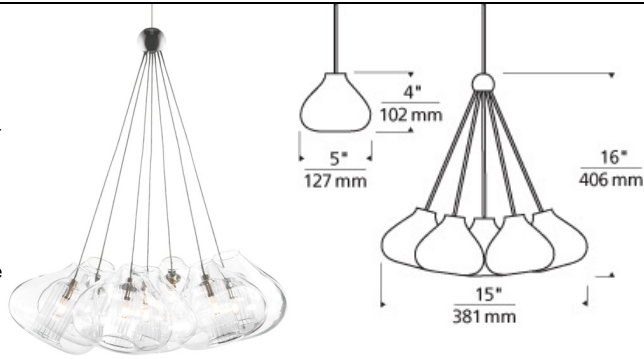

LOW-VOLTAGE PENDANTS

Cheers Pendant

DESCRIPTION

Cheer with clear glass globe and fused center tube. Cheers with seven clear glass globes with fused center tubes suspended from one central hub Incandescent includes (1) or (7) low-voltage, 10 watt xenon bi-pin lamps. LED includes (1) or (7) 3 watt, 500 delivered lumen, 3000K LED modules. Include six feet of field-cutable suspension cable. Dimmable with low-voltage electronic or magnetic dimmer (based on transformer)

INSTALLATION

Socket terminates with FreeJack male connector, which may be installed into a system connector. Elements ordered with a system prefix include a connector for that system. 7-Lite is not recommended for Kable Lite due to weight.

ACCESSORIES & OPTICAL CONTROLS

Swag Hook

clear

ORDERING INFORMATION

700	SYSTEM	CHR	SHAPE OR SIZE	COLOR	FINISH	LAMP
FJ	FREEJACK		1	CHEER - 1 LIGHT	CLEAR	Z ANTIQUE BRONZE 12 VOLT XENON
KL	KABLE LITE		7	CHEERS - 7 LIGHTS		C CHROME -LED930 12 VOLT LED 90 CRI 3000K
MP	MONOPOINT				S SATIN NICKEL	-LED930 12 VOLT LED 90 CRI 3000K
MO	MONORAIL					-LED930 LED 90 CRI 3000K 120V
MO2	TWO-CIRCUIT MONORAIL					-LED930 12 VOLT LED 90 CRI 3000K
						-24 24 VOLT HALOGEN

Note: MP includes 4" Round Flush Canopy.

Chrome not offered on Monorail & Two~Circuit Monorail.

Antique Bronze is not available for Kable Lite.