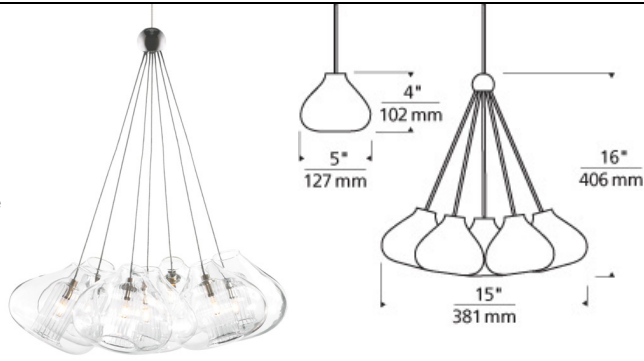

LOW - VOLTAGE PENDANTS

Cheers Pendant

DESCRIPTION

The Cheers pendant light by Tech Lighting is an entirely modern take on the single pendant concept. Highly customizable in nature the Cheers pendant is available as one single pendant or seven pendants combined creating a modern chandelier. Each globe is hand-blown by talented artisans and then fused at the center by tubes that are suspended from one central hub. Your choice of fully dimmable halogen or LED lamping ships with the Cheers saving you both time and money. Pair the single pendant Cheers with the Monorail system by Tech Lighting for greater design customization or combine seven pendants into one modern chandelier. Whether selected in its single form or grouped into a chandelier, the Cheers pendant is ideal for a host of consumer and commercial lighting applications. Incandescent includes (1) or (7) low-voltage, 10 watt xenon bi-pin lamps. LED includes (1) or (7) 3 watt, 500 delivered lumen, 3000K LED modules. Include six feet of field-cutable suspension cable. Dimmable with low-voltage electronic or magnetic dimmer (based on transformer)

clear

INSTALLATION

Socket terminates with FreeJack male connector, which may be installed into a system connector. Elements ordered with a system prefix include a connector for that system. 7-Lite is not recommended for Kable Lite due to weight.

ACCESSORIES & OPTICAL CONTROLS

Swag Hook

WEIGHT

0.5-3.5lb / 0.23-1.59kg ±

7 cheers

1 cheer

ORDERING INFORMATION

700	SYSTEM	CHR	SHAPE OR SIZE	COLOR	FINISH	LAMP
FJ	FREEJACK		1	CHEER - 1 LIGHT	CLEAR	Z ANTIQUE BRONZE 12 VOLT XENON (T20)
KL	KABLE LITE		7	CHEERS - 7 LIGHTS	C CHROME	-LED930 12 VOLT LED 90 CRI 3000K
MP	MONOPOINT				S SATIN NICKEL	-24 24 VOLT HALOGEN
MO	MONORAIL					
MO2	TWO-CIRCUIT MONORAIL					