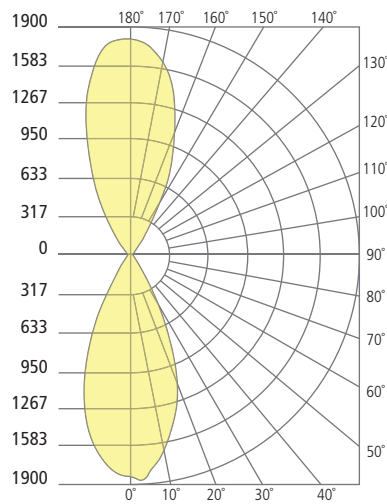

PROJECT INFO

FIXTURE TYPE & QUANTITY

JOB NAME & INFO

NOTES

© 2020 Tech Lighting, L.L.C. All rights reserved. The "Tech Lighting" graphic is a registered trademark. Tech Lighting reserves the right to change specifications for product improvements without notification.

TECH LIGHTING

VISUAL COMFORT & Co.

7400 Linder Avenue, Skokie, Illinois 60077

T 847.410.4400