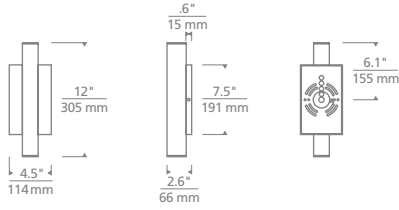

CHARA SQUARE 12 OUTDOOR WALL

Chara Square 12 Outdoor Wall

PHOTOMETRICS*

*For latest photometrics, please visit www.techlighting.com/OUTDOOR

CHARA SQUARE 12

Total Lumen Output: 1286.1
Total Power: 11.85
Luminaire Efficacy: 108.5
Color Temp: 3000K
CRI: 90
BUG Rating: B1-U4-G0