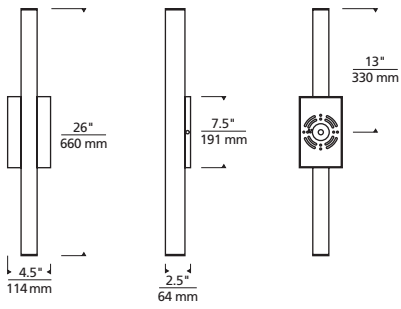

Outstanding protection against the elements:

- Marine-grade powder coat finishes
- Stainless Steel mounting hardware
- Impact-resistant, UV stabilized frosted acrylic lensing

SPECIFICATIONS

DELIVERED LUMENS	1078
WATTS	11.8
VOLTAGE	Universal 120-277V, with integral transient 2.5kV surge protection (driver)
DIMMING	0-10, ELV, TRIAC
LIGHT DISTRIBUTION	Symmetric
MOUNTING OPTIONS	Wall (Up or Down)
CCT	3000K
CRI	90+
COLOR BINNING	3-Step
BUG RATING	N/A
DARK SKY	Non-compliant
WET LISTED	IP65
GENERAL LISTING	ETL
CALIFORNIA TITLE 24	Can be used to comply with CEC 2016 Title 24 Part 6 for outdoor use. Registration with CEC Appliance Database not required.
START TEMP	-30°C
FIELD SERVICEABLE LED	Yes
CONSTRUCTION	Aluminum
HARDWARE	Stainless Steel
FINISH	Marine Grade Powder Coat
LED LIFETIME	L70; 70,000 Hours
WARRANTY*	5 Years
WEIGHT	4 lbs.

* Visit techlighting.com for specific warranty limitations and details.

CHARA 26 WALL
shown in black

CHARA 26 WALL
shown in satin nickel

ORDERING INFORMATION

7000WCHA	CRI/CCT	LENGTH	FINISH	FUNCTION	VOLTAGE	DISTRIBUTION
	930 90 CRI, 3000K	26 26"	B BLACK S SATIN NICKEL	UD UPLIGHT/DOWNLIGHT	UNV 120V-277V	S SYMMETRIC

CHARA 26 WALL SCONCE

Chara Sconce

PHOTOMETRICS*

*For latest photometrics, please visit www.techlighting.com/OUTDOOR

CHARA WALL

Total Lumen Output:	1078
Total Power:	11.8
Luminaire Efficacy:	91
Color Temp:	3000K
CRI:	90
BUG Rating:	N/A