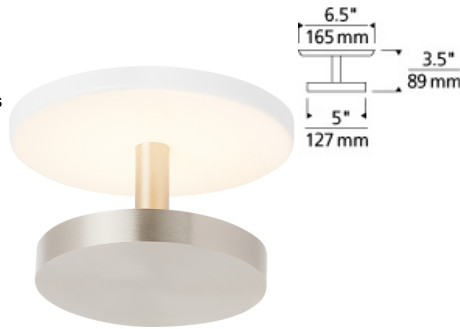

CEILING COLLECTION

Centric 6 Ceiling

DESCRIPTION

The Centric 6 ceiling light from Tech Lighting instantly contributes a modern vibe to any space it graces. This unique ceiling light is constructed of two concentric circular metal discs – the first being an ultra-slim backplate offered in two diameters, the second being a floating suspended disc which houses the upward-firing LED light source. Together, they create a visually alluring combination of shadow and light with smooth, fully dimmable indirect illumination perfect for hallway lighting, bedroom lighting, bathroom lighting, home office lighting or closet lighting. Finish options include a painted matte white finish for an incredibly minimalist look, or satin nickel plating for a decorative twist. Includes 14 watt, 456 delivered lumen, 2700K LED module. May be wall or ceiling mounted. ADA compliant. Dimmable with low-voltage electronic dimmer.

INSTALLATION

This product can mount to either a 4" square electrical box with round plaster ring or an octagonal electrical box.

WEIGHT

1.8-1.8lb / 0.82-0.82kg ±

matte white / matte white /
matte white base satin nickel base

ORDERING INFORMATION

700FMCTC	LENGTH (A)	FINISH	LAMP
6	6"	WS WHITE/SATIN NICKEL WWWWHITE/WHITE	-LED927 LED 90 CRI 2700K 120V

7400 Linder Avenue T 847.410.4400
Skokie, Illinois 60077 F 847.410.4500

Tech Lighting, L.L.C.