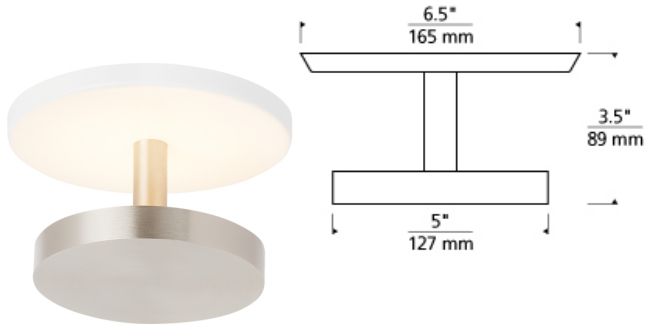

### DESCRIPTION

The Centric 6 ceiling light from Tech Lighting instantly contributes a modern vibe to any space it graces. This unique ceiling light is constructed of two concentric circular metal discs – the first being an ultra-slim backplate offered in two diameters, the second being a floating suspended disc which houses the upward-firing LED light source. Together, they create a visually alluring combination of shadow and light with smooth, fully dimmable indirect illumination perfect for hallway lighting, bedroom lighting, bathroom lighting, home office lighting or closet lighting. Finish options include a painted matte white finish for an incredibly minimalist look, or satin nickel plating for a decorative twist. Includes 15 watt, 276 delivered lumen, 2700K LED module. May be wall or ceiling mounted. ADA compliant. Dimmable with low-voltage electronic dimmer.