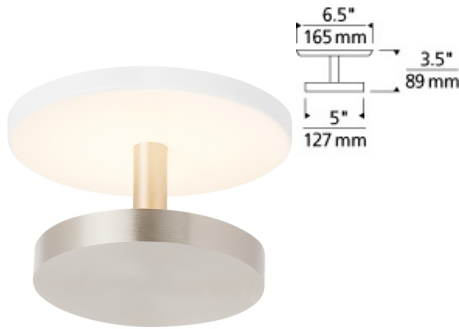

## Centric 6 Ceiling

### DESCRIPTION

The Centric 6 ceiling light from Tech Lighting instantly contributes a modern vibe to any space it graces. This unique ceiling light is constructed of two concentric circular metal discs – the first being an ultra-slim backplate offered in two diameters, the second being a floating suspended disc which houses the upward-firing LED light source. Together, they create a visually alluring combination of shadow and light with smooth, fully dimmable indirect illumination perfect for hallway lighting, bedroom lighting, bathroom lighting, home office lighting or closet lighting. Finish options include a painted matte white finish for an incredibly minimalist look, or satin nickel plating for a decorative twist. Includes 15 watt, 276 delivered lumen, 2700K LED module. May be wall or ceiling mounted. ADA compliant. Dimmable with low-voltage electronic dimmer.

### INSTALLATION

This product can mount to either a 4" square electrical box with round plaster ring or an octagonal electrical box.

### WEIGHT

1.8-1.8lb / 0.82-0.82kg ±

matte white / matte white /  
matte white base satin nickel base