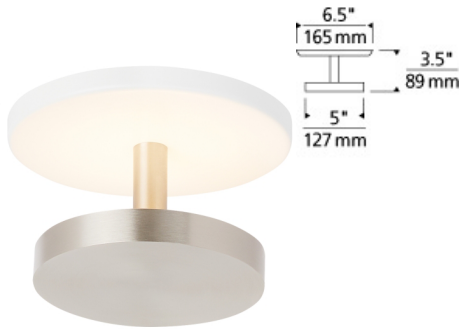

CEILING COLLECTION

Centric 6 Ceiling

DESCRIPTION

The Centric 6 ceiling light from Tech Lighting instantly contributes a modern vibe to any space it graces. This unique ceiling light is constructed of two concentric circular metal discs – the first being an ultra-slim backplate offered in two diameters, the second being a floating suspended disc which houses the upward-firing LED light source. Together, they create a visually alluring combination of shadow and light with smooth, fully dimmable indirect illumination perfect for hallway lighting, bedroom lighting, bathroom lighting, home office lighting or closet lighting. Finish options include a painted matte white finish for an incredibly minimalist look, or satin nickel plating for a decorative twist. Includes 15 watt, 276 delivered lumen, 2700K LED module. May be wall or ceiling mounted. ADA compliant. Dimmable with low-voltage electronic dimmer.

INSTALLATION

This product can mount to either a 4" square electrical box with round plaster ring or an octagonal electrical box.

WEIGHT

1.8-1.8lb / 0.82-0.82kg ±

matte white / matte white /
matte white base satin nickel base

ORDERING INFORMATION

| 700FMCTC | LENGTH (A) | FINISH | LAMP |
|----------|------------|---|-------------------------------|
| 6 | 6" | WS WHITE/SATIN NICKEL WWWWHITE/WHITE | -LED927 LED 90 CRI 2700K 120V |