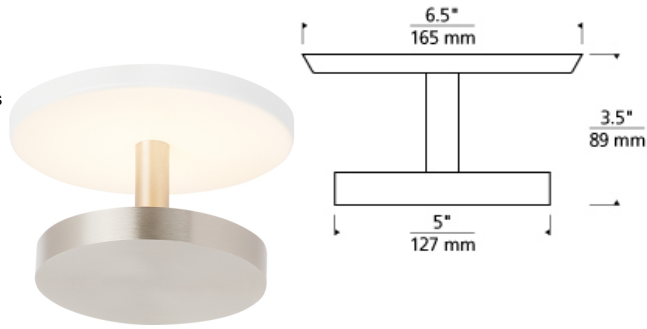

CEILING COLLECTION

Centric 6 Ceiling

LED ADA T20

DESCRIPTION

The Centric 6 ceiling light from Tech Lighting instantly contributes a modern vibe to any space it graces. This unique ceiling light is constructed of two concentric circular metal discs – the first being an ultra-slim backplate offered in two diameters, the second being a floating suspended disc which houses the upward-firing LED light source. Together, they create a visually alluring combination of shadow and light with smooth, fully dimmable indirect illumination perfect for hallway lighting, bedroom lighting, bathroom lighting, home office lighting or closet lighting. Finish options include a painted matte white finish for an incredibly minimalist look, or satin nickel plating for a decorative twist. Includes 15 watt, 276 delivered lumen, 2700K LED module. May be wall or ceiling mounted. ADA compliant. Dimmable with low-voltage electronic dimmer.

INSTALLATION

This product can mount to either a 4" square electrical box with round plaster ring or an octagonal electrical box.

WEIGHT

1.5-2lb / 0.68-0.91kg ±

matte white / matte white /
matte white base satin nickel base

ORDERING INFORMATION

700FMCTC	LENGTH (A)	FINISH	LAMP
6	6"	WS WHITE/SATIN NICKEL WWWHITE/WHITE	-LED927 LED 90 CRI 2700K 120V

TECH LIGHTING®

7400 Linder Avenue T 847.410.4400
Skokie, Illinois 60077 F 847.410.4500