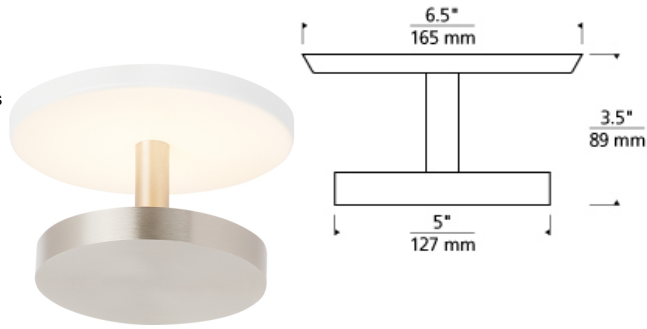

CEILING COLLECTION

Centric 6 Ceiling

LED ADA T20

DESCRIPTION

The Centric 6 ceiling light from Tech Lighting instantly contributes a modern vibe to any space it graces. This unique ceiling light is constructed of two concentric circular metal discs – the first being an ultra-slim backplate offered in two diameters, the second being a floating suspended disc which houses the upward-firing LED light source. Together, they create a visually alluring combination of shadow and light with smooth, fully dimmable indirect illumination perfect for hallway lighting, bedroom lighting, bathroom lighting, home office lighting or closet lighting. Finish options include a painted matte white finish for an incredibly minimalist look, or satin nickel plating for a decorative twist. Includes 15 watt, 276 delivered lumen, 2700K LED module. May be wall or ceiling mounted. ADA compliant. Dimmable with low-voltage electronic dimmer.

INSTALLATION

This product can mount to either a 4" square electrical box with round plaster ring or an octagonal electrical box.

WEIGHT

1.5-2lb / 0.68-0.91kg ±

matte white / matte white /
matte white base satin nickel base

ORDERING INFORMATION

700FMCTC	LENGTH (A)	FINISH	LAMP
6	6"	WS WHITE/SATIN NICKEL WWWHITE/WHITE	-LED927 LED 90 CRI 2700K 120V

700FM CTC _____

FIXTURE TYPE: _____

JOB NAME: _____

NOTES: _____

©2018 Tech Lighting, L.L.C. All Rights Reserved. The "Tech Lighting" graphic is a registered trademark of Tech Lighting, L.L.C. Tech Lighting reserves the right to change specifications for product improvements without notification.