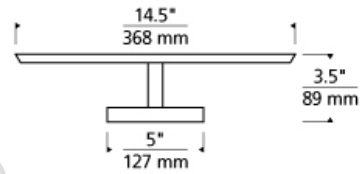

CEILING COLLECTION

Centric 13 Ceiling LED ADA T20

DESCRIPTION

The Centric 13 ceiling light from Tech Lighting instantly contributes a modern vibe to any space it graces. This unique ceiling light is constructed of two concentric circular metal discs – the first being an ultra-slim backplate offered in two diameters, the second being a floating suspended disc which houses the upward-firing LED light source. Together, they create a visually alluring combination of shadow and light with smooth, fully dimmable indirect illumination perfect for hallway lighting, bedroom lighting, bathroom lighting, home office lighting or closet lighting. Finish options include a painted matte white finish for an incredibly minimalist look, or satin nickel plating for a decorative twist. Includes 14 watt, 456 delivered lumen, 2700K LED module. May be wall or ceiling mounted. ADA compliant. Dimmable with low-voltage electronic dimmer.

INSTALLATION

This product can mount to either a 4" square electrical box with round plaster ring or an octagonal electrical box.

WEIGHT

2.5-3lb / 1.13-1.36kg ±

matte white / satin nickel base matte white / matte white base