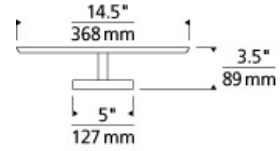

CEILING COLLECTION

Centric 13 Ceiling

DESCRIPTION

The Centric 13 ceiling light from Tech Lighting instantly contributes a modern vibe to any space it graces. This unique ceiling light is constructed of two concentric circular metal discs – the first being an ultra-slim backplate offered in two diameters, the second being a floating suspended disc which houses the upward-firing LED light source. Together, they create a visually alluring combination of shadow and light with smooth, fully dimmable indirect illumination perfect for hallway lighting, bedroom lighting, bathroom lighting, home office lighting or closet lighting. Finish options include a painted matte white finish for an incredibly minimalist look, or satin nickel plating for a decorative twist. Includes 14 watt, 456 delivered lumen, 2700K LED module. May be wall or ceiling mounted. ADA compliant. Dimmable with low-voltage electronic dimmer.

INSTALLATION

This product can mount to either a 4" square electrical box with round plaster ring or an octagonal electrical box.

WEIGHT

2.3-2.3lb / 1.04-1.04kg ±

matte white / satin nickel base matte white / matte white base

ORDERING INFORMATION

700FMCTC	LENGTH (A)	FINISH	LAMP
	13 13"	WS WHITE/SATIN NICKEL WWWHITE/WHITE	-LED927 LED 90 CRI 2700K 120V

700FM CTC _____

FIXTURE TYPE: _____

JOB NAME: _____

NOTES: _____
