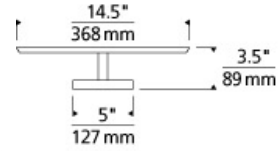

CEILING COLLECTION

Centric 13 Ceiling

DESCRIPTION

The Centric 13 ceiling light from Tech Lighting instantly contributes a modern vibe to any space it graces. This unique ceiling light is constructed of two concentric circular metal discs – the first being an ultra-slim backplate offered in two diameters, the second being a floating suspended disc which houses the upward-firing LED light source. Together, they create a visually alluring combination of shadow and light with smooth, fully dimmable indirect illumination perfect for hallway lighting, bedroom lighting, bathroom lighting, home office lighting or closet lighting. Finish options include a painted matte white finish for an incredibly minimalist look, or satin nickel plating for a decorative twist. Includes 14 watt, 456 delivered lumen, 2700K LED module. May be wall or ceiling mounted. ADA compliant. Dimmable with low-voltage electronic dimmer.