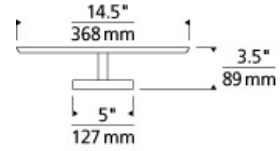

CEILING COLLECTION

Centric 13 Ceiling

DESCRIPTION

The Centric 13 ceiling light from Tech Lighting instantly contributes a modern vibe to any space it graces. This unique ceiling light is constructed of two concentric circular metal discs – the first being an ultra-slim backplate offered in two diameters, the second being a floating suspended disc which houses the upward-firing LED light source. Together, they create a visually alluring combination of shadow and light with smooth, fully dimmable indirect illumination perfect for hallway lighting, bedroom lighting, bathroom lighting, home office lighting or closet lighting. Finish options include a painted matte white finish for an incredibly minimalist look, or satin nickel plating for a decorative twist. Includes 14 watt, 456 delivered lumen, 2700K LED module. May be wall or ceiling mounted. ADA compliant. Dimmable with low-voltage electronic dimmer.

INSTALLATION

This product can mount to either a 4" square electrical box with round plaster ring or an octagonal electrical box.

WEIGHT

2.3-2.3lb / 1.04-1.04kg ±

matte white / satin nickel base   matte white / matte white base

ORDERING INFORMATION

700FMCTC	LENGTH (A)	FINISH	LAMP
	13 13"	WS WHITE/SATIN NICKEL WWWHITE/WHITE	-LED927 LED 90 CRI 2700K 120V

TECH LIGHTING®
7400 Linder Avenue   T 847.410.4400
Skokie, Illinois 60077   F 847.410.4500

Tech Lighting, L.L.C.

700FM CTC _____

FIXTURE TYPE: _____

JOB NAME: _____

NOTES: _____

_____

_____