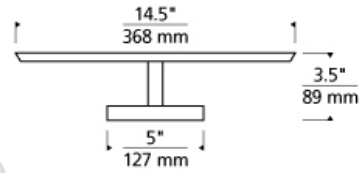

CEILING COLLECTION

Centric 13 Ceiling

DESCRIPTION

The Centric 13 ceiling light from Tech Lighting instantly contributes a modern vibe to any space it graces. This unique ceiling light is constructed of two concentric circular metal discs – the first being an ultra-slim backplate offered in two diameters, the second being a floating suspended disc which houses the upward-firing LED light source. Together, they create a visually alluring combination of shadow and light with smooth, fully dimmable indirect illumination perfect for hallway lighting, bedroom lighting, bathroom lighting, home office lighting or closet lighting. Finish options include a painted matte white finish for an incredibly minimalist look, or satin nickel plating for a decorative twist. Includes 14 watt, 456 delivered lumen, 2700K LED module. May be wall or ceiling mounted. ADA compliant. Dimmable with low-voltage electronic dimmer.

INSTALLATION

This product can mount to either a 4" square electrical box with round plaster ring or an octagonal electrical box.

WEIGHT

2.5-3lb / 1.13-1.36kg ±

matte white / satin nickel base matte white / matte white base

ORDERING INFORMATION

700FMCTC	LENGTH (A)	FINISH	LAMP
	13 13"	WS WHITE/SATIN NICKEL WWWHITE/WHITE	-LED927 LED 90 CRI 2700K 120V

700FM CTC _____

FIXTURE TYPE: _____

JOB NAME: _____

NOTES: _____
