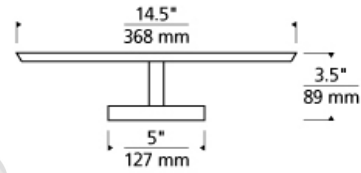

CEILING COLLECTION

Centric 13 Ceiling

DESCRIPTION

The Centric 13 ceiling light from Tech Lighting instantly contributes a modern vibe to any space it graces. This unique ceiling light is constructed of two concentric circular metal discs – the first being an ultra-slim backplate offered in two diameters, the second being a floating suspended disc which houses the upward-firing LED light source. Together, they create a visually alluring combination of shadow and light with smooth, fully dimmable indirect illumination perfect for hallway lighting, bedroom lighting, bathroom lighting, home office lighting or closet lighting. Finish options include a painted matte white finish for an incredibly minimalist look, or satin nickel plating for a decorative twist. Includes 14 watt, 456 delivered lumen, 2700K LED module. May be wall or ceiling mounted. ADA compliant. Dimmable with low-voltage electronic dimmer.