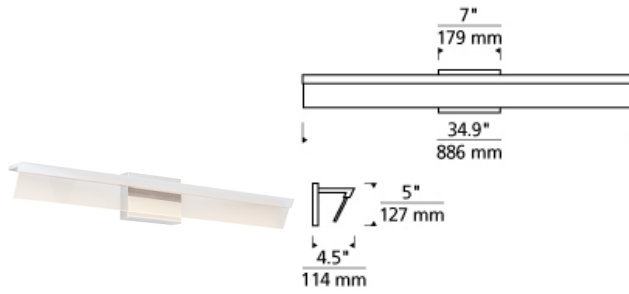

## DESCRIPTION

The Cast bath light by Tech Lighting is an ultra-thin, modern bath bar that utilizes edge-lit LED light guide technology. A simple frosted acrylic plate when off illuminates across its entire surface as if light is coming out of thin air. The intriguing wedged profile provides an outward and downward wash of light. The Cast bath light is available in two on-trend finishes, Satin Nickel and Chrome, each finish further enhances its sleek and contemporary style. The Cast ships with energy efficient integrated LED lamping, all lamping options are fully dimmable to create the desired ambiance in your special space. Includes 24 watt, 948 delivered lumen, 3000K LED module. Dimmable with low-voltage electronic dimmer.

## INSTALLATION

This product can mount to either a 4" square electrical box with round plaster ring or an octagonal electrical box (not included).

## WEIGHT

4.0-4.5lb / 1.81-2.04kg ±

chrome

satin nickel

## ORDERING INFORMATION

700BCCAST	LENGTH (A)	FINISH	LAMP
	36 36"	C CHROME S SATIN NICKEL	-LED930 LED 90 CRI 3000K 120V -LED930-277 LED 90 CRI 3000K 277V

Tech Lighting, L.L.C.

700BC CAST \_\_\_\_\_

FIXTURE TYPE: \_\_\_\_\_