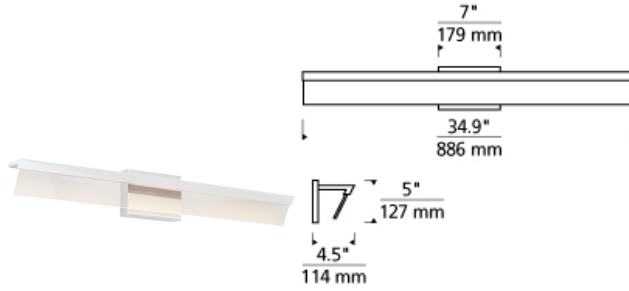

## DESCRIPTION

The Cast bath light by Tech Lighting is an ultra-thin, modern bath bar that utilizes edge-lit LED light guide technology. A simple frosted acrylic plate when off illuminates across its entire surface as if light is coming out of thin air. The intriguing wedged profile provides an outward and downward wash of light. The Cast bath light is available in two on-trend finishes, Satin Nickel and Chrome, each finish further enhances its sleek and contemporary style. The Cast ships with energy efficient integrated LED lamping, all lamping options are fully dimmable to create the desired ambiance in your special space. Includes 24 watt, 948 delivered lumen, 3000K LED module. Dimmable with low-voltage electronic dimmer.

## INSTALLATION

This product can mount to either a 4" square electrical box with round plaster ring or an octagonal electrical box (not included).

## WEIGHT

4.0-4.5lb / 1.81-2.04kg ±

chrome

satin nickel

## ORDERING INFORMATION

700BCCAST	LENGTH (A)	FINISH	LAMP
	36 36"	C CHROME S SATIN NICKEL	-LED930 LED 90 CRI 3000K 120V -LED930-277 LED 90 CRI 3000K 277V

Tech Lighting, L.L.C.

700BC CAST \_\_\_\_\_

FIXTURE TYPE: \_\_\_\_\_