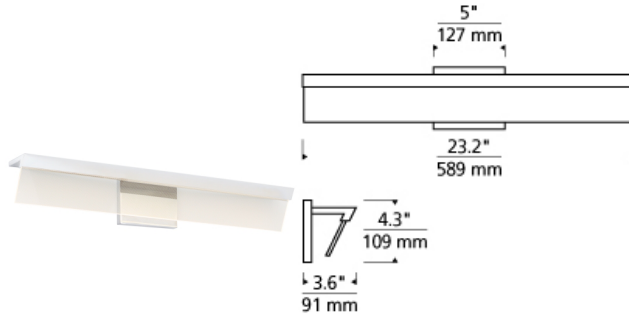

Cast 24 Bath

LED T20

DESCRIPTION

The Cast bath light by Tech Lighting is an ultra-thin, modern bath bar that utilizes edge-lit LED light guide technology. A simple frosted acrylic plate when off illuminates across its entire surface as if light is coming out of thin air. The intriguing wedged profile provides an outward and downward wash of light. The Cast bath light is available in two on-trend finishes, Satin Nickel and Chrome, each finish further enhances its sleek and contemporary style. The Cast ships with energy efficient integrated LED lamping, all lamping options are fully dimmable to create the desired ambiance in your special space. Includes 16 watt, 651 delivered lumen, 3000K LED module. Dimmable with low-voltage electronic dimmer. ADA compliant.

INSTALLATION

This product can mount to either a 4" square electrical box with round plaster ring or an octagonal electrical box (not included).

WEIGHT

2.0-2.5lb / 0.91-1.13kg ±

chrome

satin nickel

ORDERING INFORMATION

700BCCAST	LENGTH (A)	FINISH	LAMP
	24 24"	C CHROME S SATIN NICKEL	-LED930 LED 90 CRI 3000K 120V -LED930-277 LED 90 CRI 3000K 277V

TECH LIGHTING®

7400 Linder Avenue
Skokie, Illinois 60077

T 847.410.4400
F 847.410.4500