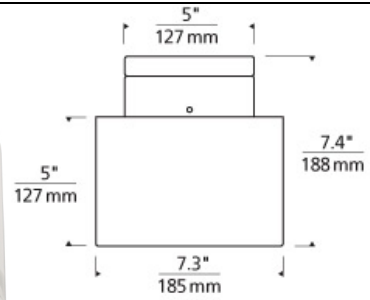

FLUSH & SEMI-FLUSH MOUNT

Casen Drum Flush Mount Ceiling

DESCRIPTION

A sleek, closed bottom glass shade is suspended from a handsome die-cast metal band just below the ceiling for a simple yet refined look. The Casen Drum's hidden LED light source illuminates the shade with an even glow free of hot spots found with traditional ceiling light sources. Includes 15 watt, 1256 net lumen, 3000K LED module. Dimmable with low voltage electronic dimmer.

INSTALLATION

This product can mount to either a 4" square electrical box with round plaster ring or an octagonal electrical box (not included).

WEIGHT

4.75lb / 2.15kg ±

clear

clear

smoke

ORDERING INFORMATION