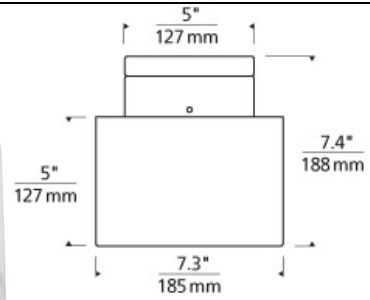

FLUSH & SEMI-FLUSH MOUNT

Casen Drum Flush Mount Ceiling

DESCRIPTION

A sleek, closed bottom glass shade is suspended from a handsome die-cast metal band just below the ceiling for a simple yet refined look. The Casen Drum's hidden LED light source illuminates the shade with an even glow free of hot spots found with traditional ceiling light sources. Includes 15 watt, 950 net lumen, 3000K LED module. Dimmable with low-voltage electronic dimmer.

INSTALLATION

This product can mount to either a 4" square electrical box with round plaster ring or an octagonal electrical box (not included).

WEIGHT

4.75lb / 2.15kg ±

clear

clear

smoke

ORDERING INFORMATION