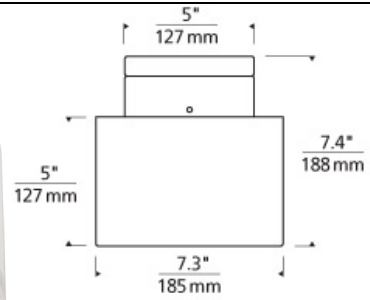

FLUSH & SEMI-FLUSH MOUNT

Casen Drum Flush Mount Ceiling

DESCRIPTION

A sleek, closed bottom glass shade is suspended from a handsome die-cast metal band just below the ceiling for a simple yet refined look. The Casen Drum's hidden LED light source illuminates the shade with an even glow free of hot spots found with traditional ceiling light sources. Includes 15 watt, 1256 net lumen, 3000K LED module. Dimmable with low voltage electronic dimmer.

INSTALLATION

This product can mount to either a 4" square electrical box with round plaster ring or an octagonal electrical box (not included).

WEIGHT

4.75lb / 2.15kg ±

clear

ORDERING INFORMATION

700FMCASD	COLOR	FINISH	LAMP
C	CLEAR	S	SATIN NICKEL
K	TRANSPARENT SMOKE		
			-LED830 LED 80 CRI 3000K 120V -LED830-277 LED 80 CRI 3000K 277V

TECH LIGHTING®

7400 Linder Avenue T 847.410.4400
Skokie, Illinois 60077 F 847.410.4500

Tech Lighting, L.L.C.

700FMCASD _____

FIXTURE TYPE: _____

JOB NAME: _____

NOTES: _____

_____

_____

©2017 Tech Lighting, L.L.C. All Rights Reserved. The "Tech Lighting" graphic is a registered trademark of Tech Lighting, L.L.C. Tech Lighting reserves the right to change specifications for product improvements without notification.