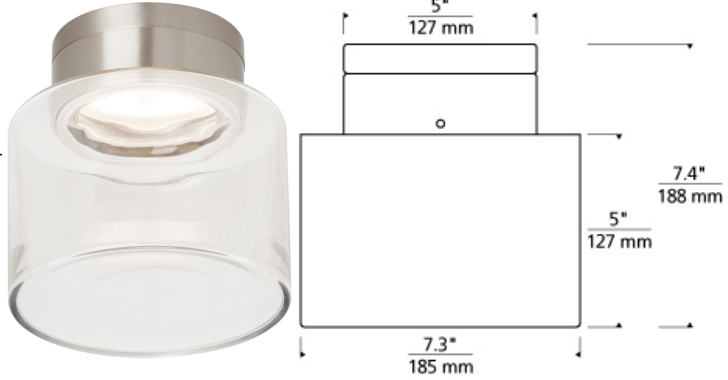

# FLUSH & SEMI-FLUSH MOUNT

## Casen Drum Flush Mount Ceiling

### DESCRIPTION

The Casen Drum flush mount features a sleek closed bottom glass shade that's suspended from a handsome die-cast metal band, cleverly hiding the LED light source, just below the ceiling. This light is beautifully illuminated by the cylinder shaped shade providing an even glow, free of hot spots. The Casen Drum flush mount is available in two contemporary color options, Clear and Transparent Smoke, and comes finished in sleek Satin Nickel. Scaling at 7.4" in height and 7.3" in diameter the Casen Drum is ideal for hallway lighting, bathroom lighting and closet lighting. Your choice of efficient integrated LED lamping ships with the Casen ceiling fixture saving you time and money, both lamping options are fully dimmable to create the desired ambiance in your special space. Includes 15 watt, 1256 net lumen, 3000K LED module. Dimmable with low-voltage electronic dimmer.