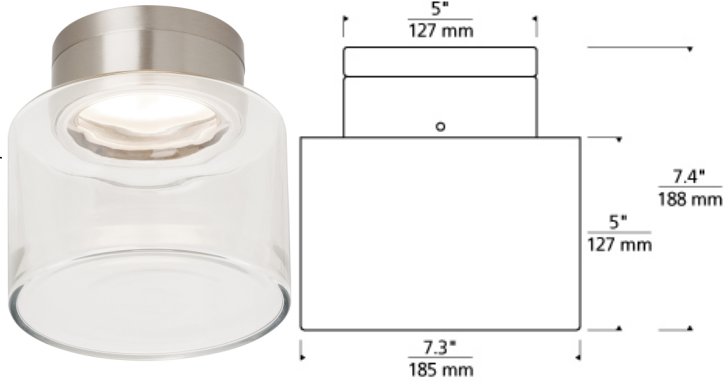

# FLUSH & SEMI-FLUSH MOUNT

## Casen Drum Flush Mount Ceiling

### DESCRIPTION

The Casen Drum flush mount features a sleek closed bottom glass shade that's suspended from a handsome die-cast metal band, cleverly hiding the LED light source, just below the ceiling. This light is beautifully illuminated by the cylinder shaped shade providing an even glow, free of hot spots. The Casen Drum flush mount is available in two contemporary color options, Clear and Transparent Smoke, and comes finished in sleek Satin Nickel. Scaling at 7.4" in height and 7.3" in diameter the Casen Drum is ideal for hallway lighting, bathroom lighting and closet lighting. Your choice of efficient integrated LED lamping ships with the Casen ceiling fixture saving you time and money, both lamping options are fully dimmable to create the desired ambiance in your special space. Includes 15 watt, 1256 net lumen, 3000K LED module. Dimmable with low-voltage electronic dimmer.