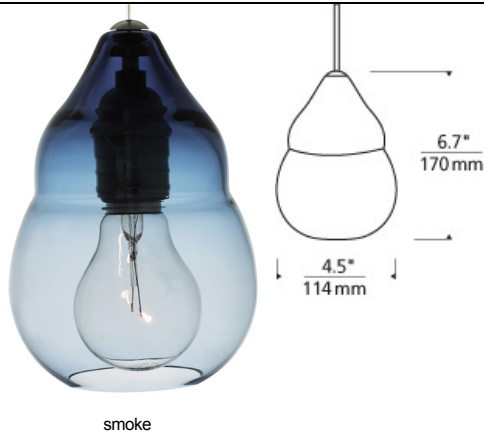

LOW - VOLTAGE PENDANTS

Capsian Pendant

DESCRIPTION

Delicate Moroccan inspired silhouette of Italian hand-blown, transparent glass surrounds a unique low-voltage Edison style lamp. Adds warm beauty to any space. Includes low-voltage, 60 watt medium base A19 lamp and six feet of field-cutttable suspension cable. Ships with an additional lamp to make it easier upon relamping.

INSTALLATION

Socket terminates with FreeJack male connector, which may be installed into a system connector. Elements ordered with a system prefix include a connector for that system. For use on T~TRAK, order FreeJack version and T~TRAK FreeJack Connector (sold separately).

ACCESSORIES & OPTICAL CONTROLS

Swag Hook

smoke

ORDERING INFORMATION

700 SYSTEM	CPS	COLOR	FINISH	LAMP		
FJ	FREEJACK	K	SMOKE	Z	ANTIQU BRONZE	12 VOLT HALOGEN
MP	MONOPOINT	U	STEEL BLUE	S	SATIN NICKEL	-24 24 VOLT HALOGEN
MO	MONORAIL					
MO2	TWO-CIRCUIT MONORAIL					

Note: Note: MP includes 4" Round Flush Canopy.

Antique Bronze is not available for Kable Lite.