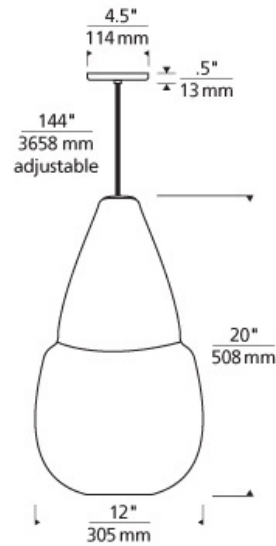

### DESCRIPTION

This elegant, large scale glass pendant is masterfully hand-blown to feature a beautiful clear draw at the crown of the ample, flowing teardrop silhouette. Incandescent version includes 120 volt, 60 watt medium base S21 Squirrel Cage lamp. LED version includes 3.5 watt, 250 delivered lumen, 2200K or 2700K medium base LED vintage Squirrel Cage lamp. Fixture is provided with twelve feet of field-cutable cable. Incandescent version dimmable with standard incandescent dimmer. LED version dimmable with an LED compatible dimmer or triac. Consult lamp manufacturer for more information.

### INSTALLATION

This product can mount to either a 4" square electrical box with round plaster ring or an octagon electrical box.

smoke

smoke

steel blue