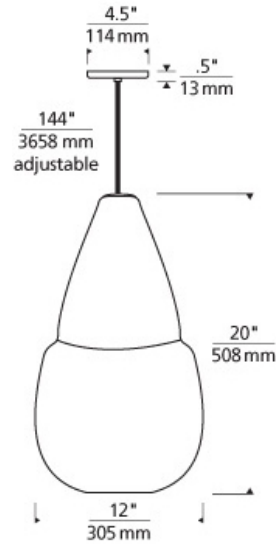

LINE-VOLTAGE PENDANTS/SUSPENSION

Capsian Grande Pendant

DESCRIPTION

This elegant, large scale glass pendant is masterfully hand-blown to feature a beautiful clear draw at the crown of the ample, flowing teardrop silhouette. Incandescent version includes 120 volt, 60 watt medium base S21 Squirrel Cage lamp. LED version includes 3.5 watt, 250 delivered lumen, 2200K or 2700K medium base LED vintage Squirrel Cage lamp. Fixture is provided with twelve feet of field-cutable cable. Incandescent version dimmable with standard incandescent dimmer. LED version dimmable with an LED compatible dimmer or triac. Consult lamp manufacturer for more information.

INSTALLATION

This product can mount to either a 4" square electrical box with round plaster ring or an octagon electrical box.

smoke

smoke
incandescent

steel blue
led

ORDERING INFORMATION

700 SYSTEM **CPSGP**