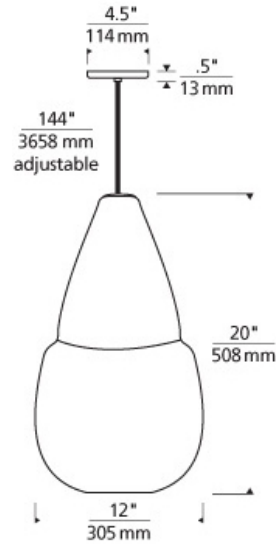

### DESCRIPTION

This elegant, large scale glass pendant is masterfully hand-blown to feature a beautiful clear draw at the crown of the ample, flowing teardrop silhouette. Incandescent version includes 120 volt, 60 watt medium base S21 Squirrel Cage lamp. LED version includes 3.5 watt, 250 delivered lumen, 2200K or 2700K medium base LED vintage Squirrel Cage lamp. Fixture is provided with twelve feet of field-cutable cable. Incandescent version dimmable with standard incandescent dimmer. LED version dimmable with an LED compatible dimmer or triac. Consult lamp manufacturer for more information.

### INSTALLATION

This product can mount to either a 4" square electrical box with round plaster ring or an octagon electrical box.

### WEIGHT

8lb / 3.63kg ±

smoke

smoke  
incandescent

steel blue  
led