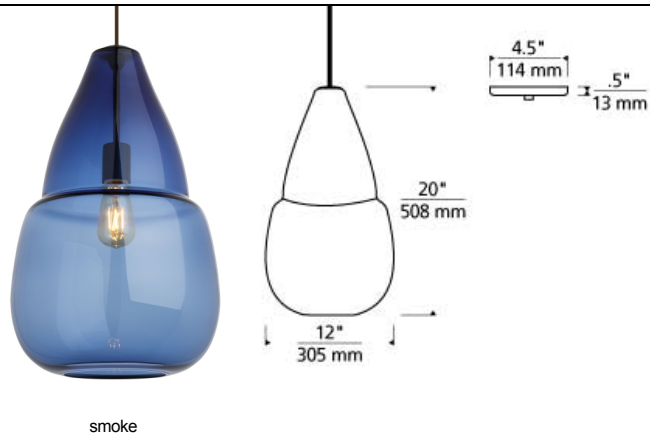

LINE - VOLTAGE PENDANTS / SUSPENSION

Capsian Grande Pendant LED

DESCRIPTION

The Moroccan-inspired Capsian Grande pendant from Tech Lighting is visually stunning due to its large scale and teardrop silhouette. Hand-blown by Italian artisans the Capsian Grande provides a dramatic backdrop for its various lamping options. A key feature of this pendant is the beautiful clear draw at the crown of the ample. The modern Smoke or Steel Blue color options only accentuate the modern beauty of this unique pendant. Available lamping options include energy efficient LED or no-lamp, LED lamping option is fully dimmable to create the desired ambiance. Ideal applications for the Capsian Grande Pendant are living room lighting, dining room lighting and hallway spaces. Rated for (1) 60 watt max, E26 medium base lamp (Lamp Not Included). LED includes (1) 120 volt 3.5 watt, 250 delivered lumen, 2700K, medium base LED vintage squirrel cage LED lamp. Dimmable with most LED compatible ELV and TRIAC dimmers. Fixture provided with twelve feet of field-cutable cable.

INSTALLATION

This product can mount to either a 4" square electrical box with round plaster ring or an octagon electrical box.

WEIGHT

8-8.5lb / 3.63-3.86kg ±

smoke
incandescent

steel blue
led

ORDERING INFORMATION