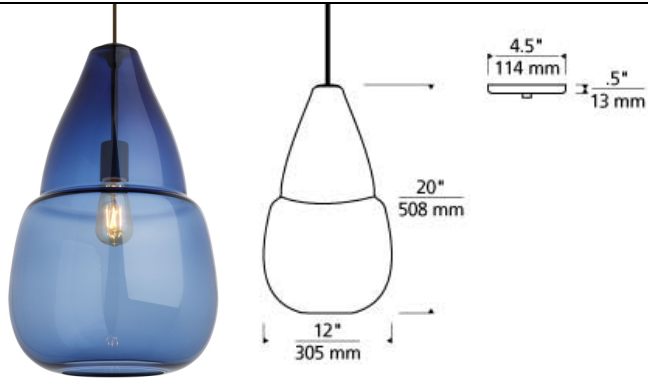

LINE - VOLTAGE PENDANTS / SUSPENSION

Capsian Grande Pendant

DESCRIPTION

This elegant, large scale glass pendant is masterfully hand-blown to feature a beautiful clear draw at the crown of the ample, flowing teardrop silhouette. Rated for (1) 60 watt max, E26 medium based lamp (Lamp Not Included). LED includes 120 volt, 60 watt medium base Squirrel Cage lamp. LED version includes 3.5 watt, 250 delivered lumens 2700K medium base LED vintage Squirrel Cage lamp. Fixture is provided with twelve feet of field-cutable cable. Incandescent version dimmable with standard incandescent dimmer. LED version dimmable with an LED compatible dimmer or triac.

INSTALLATION

This product can mount to either a 4" square electrical box with round plaster ring or an octagon electrical box.

WEIGHT

8-8.5lb / 3.63-3.86kg ±

smoke

smoke
incandescent

steel blue
led

ORDERING INFORMATION