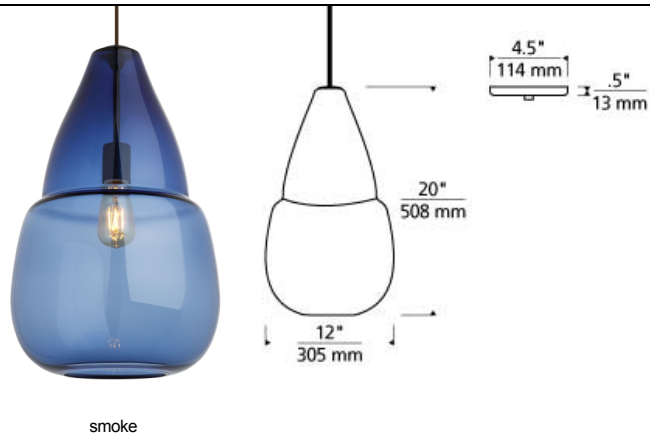

LINE - VOLTAGE PENDANTS / SUSPENSION

Capsian Grande Pendant FL

DESCRIPTION

This elegant, large scale glass pendant is masterfully hand-blown to feature a beautiful clear draw at the crown of the ample, flowing teardrop silhouette. Rated for (1) 60 watt max, E26 medium base lamp (Lamp Not Included). LED includes (1) 120 volt 3.5 watt, 250 delivered lumen, 2700K, medium base LED vintage squirrel cage LED lamp. LED version dimmable with an LED compatible or triac dimmer. Consult lamp manufacturer for more information. Fixture provided with twelve feet of field-cutable cable.

INSTALLATION

This product can mount to either a 4" square electrical box with round plaster ring or an octagon electrical box.

WEIGHT

8-8.5lb / 3.63-3.86kg ±

smoke
incandescent

steel blue
led

ORDERING INFORMATION