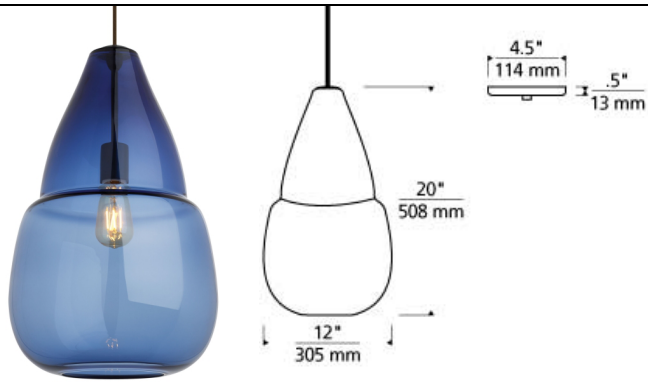

LINE - VOLTAGE PENDANTS / SUSPENSION

Capsian Grande Pendant

DESCRIPTION

This elegant, large scale glass pendant is masterfully hand-blown to feature a beautiful clear draw at the crown of the ample, flowing teardrop silhouette. Rated for (1) 60 watt max, E26 medium based lamp (Lamp Not Included). LED includes 120 volt, 60 watt medium base Squirrel Cage lamp. LED version includes 3.5 watt, 250 delivered lumens 2700K medium base LED vintage Squirrel Cage lamp. Fixture is provided with twelve feet of field-cutable cable. Incandescent version dimmable with standard incandescent dimmer. LED version dimmable with an LED compatible dimmer or triac.

INSTALLATION

This product can mount to either a 4" square electrical box with round plaster ring or an octagon electrical box.

WEIGHT

8-8.5lb / 3.63-3.86kg ±

smoke

ORDERING INFORMATION

700 SYSTEM CPSGP

TD	COLOR	FINISH	LAMP
LINE-VOLTAGE PENDANTS/SUSPENSION	K SMOKE U STEEL BLUE	Z ANTIQUE BRONZE B BLACK S SATIN NICKEL W WHITE	NO LAMP -LED927 ST19 LED 90 CRI 2700K 120V

TECH LIGHTING®

7400 Linder Avenue
Skokie, Illinois 60077

T 847.410.4400
F 847.410.4500

Tech Lighting, L.L.C.

700 ____ CPSGP _____

FIXTURE TYPE: _____

JOB NAME: _____

NOTES: _____

_____

_____

©2018 Tech Lighting, L.L.C. All Rights Reserved. The "Tech Lighting" graphic is a registered trademark of Tech Lighting, L.L.C. Tech Lighting reserves the right to change specifications for product improvements without notification.