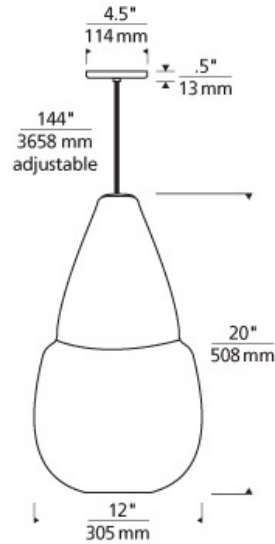

LINE - VOLTAGE PENDANTS / SUSPENSION

Capsian Grande Pendant

DESCRIPTION

This elegant, large scale glass pendant is masterfully hand-blown to feature a beautiful clear draw at the crown of the ample, flowing teardrop silhouette. Incandescent version includes 120 volt, 60 watt medium base S21 Squirrel Cage lamp. LED version includes 3.5 watt, 250 delivered lumen, 2200K or 2700K medium base LED vintage Squirrel Cage lamp. Fixture is provided with twelve feet of field-cutable cable. Incandescent version dimmable with standard incandescent dimmer. LED version dimmable with an LED compatible dimmer or triac. Consult lamp manufacturer for more information.

INSTALLATION

This product can mount to either a 4" square electrical box with round plaster ring or an octagon electrical box.

smoke

smoke

steel blue

ORDERING INFORMATION

700 SYSTEM CPSGP

COLOR