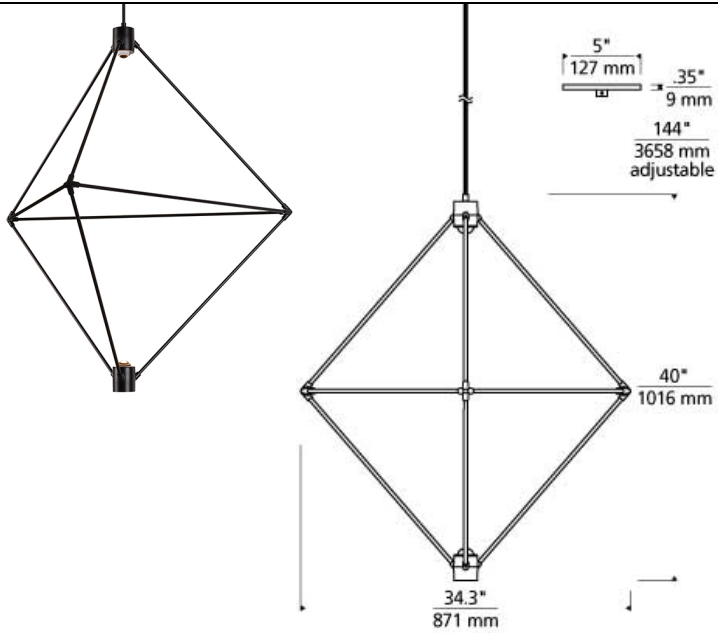

## DESCRIPTION

The Candora 34 chandelier by Tech Lighting features geometric lines that are nicely balanced by the open, airy silhouette of the integrated LED light source. Light shines from the top of the chandelier downward through the sculptural structure for a dramatic, contemporary lighting effect. Scaling at 144" high and 34.3" wide the Candora Chandelier is ideal over a dining room table, in a foyer, making a statement, or in vast multiples for an impressive lighting installation in a commercial space. Also available in the Candora family is the 19" chandelier and 29" chandelier, simply search for the Candora 34 to find its closest relatives. Available lamping options include energy efficient LED, all lamping options are fully-dimmable to create the desired ambiance in your special space. The Candora is damp-rated for an even wider range of installation possibilities. LED Includes (2) 8.8 watt 347 total delivered lumens Warm Color Dimming 90 CRI 3000K-2200K LED module. Dimmable with a low-voltage electronic dimmer. 120v. Includes 12' of field-cuttable cable.

## WEIGHT

4.5-5lb / 2.04-2.27kg ±