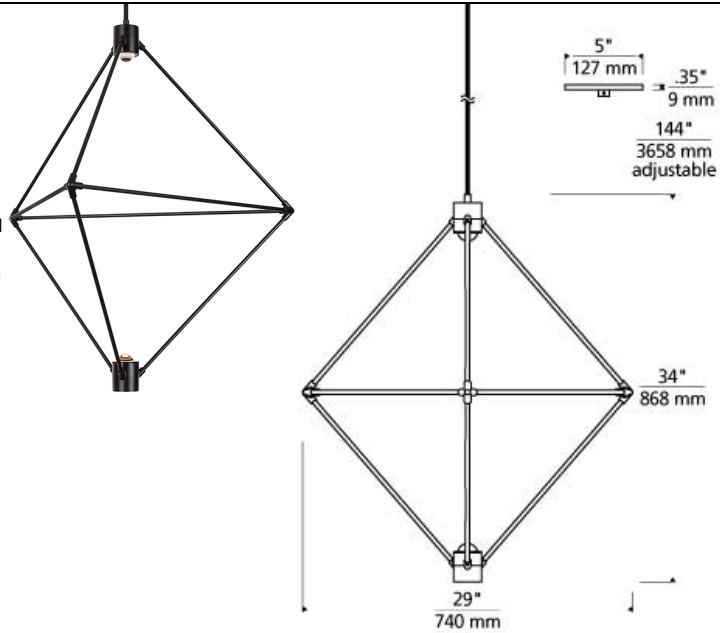

Candora 29 Chandelier

LED T20

DESCRIPTION

The Candora 29 chandelier by Tech Lighting features geometric lines that are nicely balanced by the open, airy silhouette of the integrated LED light source. Light shines from the top of the chandelier downward through the sculptural structure for a dramatic, contemporary lighting effect. Scaling at 144" high and 29" wide the Candora Chandelier is ideal over a dining room table, in a foyer, making a statement, or in vast multiples for an impressive lighting installation in a commercial space. Also available in the Candora family is the 19" chandelier and 34" chandelier, simply search for the Candora 29 to find its closest relatives. Available lamping options include energy efficient LED, all lamping options are fully-dimmable to create the desired ambiance in your special space. The Candora is damp-rated for an even wider range of installation possibilities. Includes 12' of field-cutttable cable. LED includes (2) 8.8 watt 347 total delivered lumens Warm Color Dimming 90 CRI 3000K-2200K LED module. Dimmable with a low-voltage electronic dimmer. 120v.

WEIGHT

4-4.5lb / 1.81-2.04kg ±

ORDERING INFORMATION

700CNDR	LENGTH (A)	FINISH	LAMP
29	29"	R AGED BRASS B MATTE BLACK	-LEDWD INTEGRATED LED 90 CRI 3000-2200K 120V (T24)

TECH LIGHTING®

7400 Linder Avenue T 847.410.4400
Skokie, Illinois 60077 F 847.410.4500