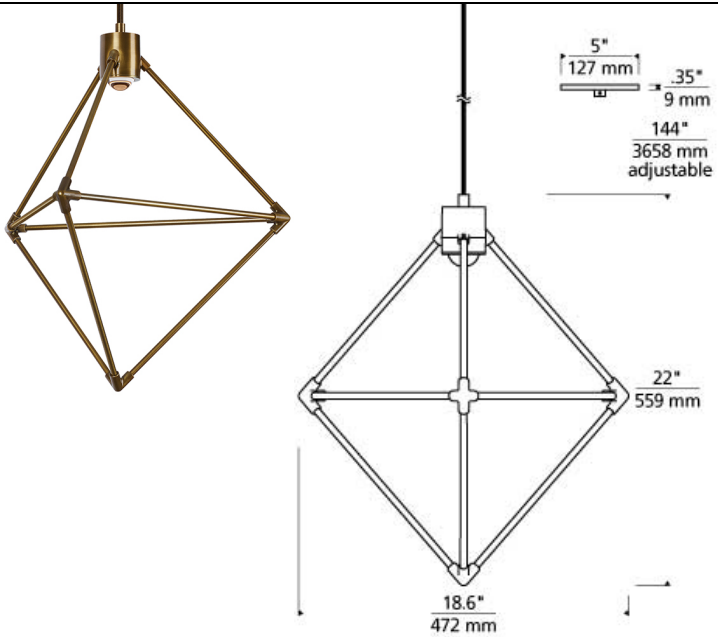

Candora 19 Chandelier

LED T20

DESCRIPTION

The Candora 19 chandelier by Tech Lighting features geometric lines that are nicely balanced by the open, airy silhouette of the integrated LED light source. Light shines from the top of the chandelier downward through the sculptural structure for a dramatic, contemporary lighting effect. Scaling at 18.6" high and 22" wide the Candora Chandelier is ideal over a dining room table, in a foyer, making a statement, or in vast multiples for an impressive lighting installation in a commercial space. Also available in the Candora family is the 34" chandelier and 29" chandelier, simply search for the Candora 19 to find its closest relatives. Available lamping options include energy efficient LED. All lamping options are fully-dimmable to create the desired ambiance in your special space. The Candora is damp-rated for an even wider range of installation possibilities. LED includes (1) 8.8 watt 124 delivered lumens Warm Color Dimming 90 CRI 3000K-2200K LED module. Dimmable with a low-voltage electronic dimmer. 120v. Includes 12' of field-cuttable cable.

WEIGHT

3-3.5lb / 1.36-1.59kg ±

black

aged brass

ORDERING INFORMATION

700CNDR	LENGTH (A)	FINISH	LAMP
19	19"	R AGED BRASS B MATTE BLACK	-LEDWD INTEGRATED LED 90 CRI 3000K-2200K 120V (T24)

TECH LIGHTING®

7400 Linder Avenue
Skokie, Illinois 60077