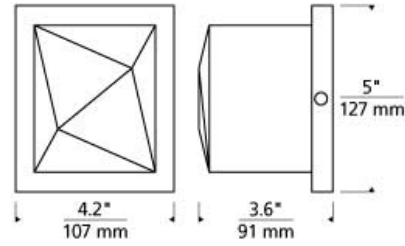

INSTALLATION

This product can mount to either a 4" square electrical box with round plaster ring or an octagonal electrical box (not included).

WEIGHT

1.5-2lb / 0.68-0.91kg ±

walnut /
satin nickel

satin nickel /
satin nickel