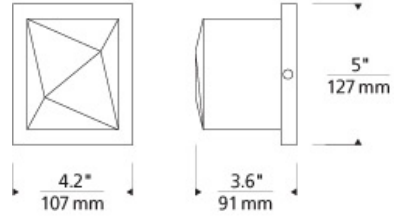

WALL COLLECTION

Cafe Wall

DESCRIPTION

Ultimately simple and undeniably stylish, the Cafe LED wall sconce light from Tech Lighting provides bi-directional illumination from its gently angled shade mounted to a slim metal backplate. Available in your choice of painted metal or solid walnut. Includes 12 watt, 255 delivered lumen, 3000K LED module. Dimmable with low-voltage electronic dimmer. May be mounted vertically or horizontally. ADA compliant.

INSTALLATION

This product can mount to either a 4" square electrical box with round plaster ring or an octagonal electrical box (not included).

WEIGHT

1.79lb / 0.81kg ±

ORDERING INFORMATION

700WSCAFE FINISH

SS SATIN NICKEL/SATIN NICKEL
WS WALNUT/SATIN NICKEL
WWW WHITE/WHITE

LAMP

-LED930 LED 90 CRI 3000K 120V
-LED930-277 LED 90 CRI 3000K 277V

TECH LIGHTING®
7400 Linder Avenue T 847.410.4400
Skokie, Illinois 60077 F 847.410.4500

Tech Lighting, L.L.C.

700WSCAFE ____

FIXTURE TYPE: _____

JOB NAME: _____

NOTES: _____

_____

_____

©2017 Tech Lighting, L.L.C. All Rights Reserved. The "Tech Lighting" graphic is a registered trademark of Tech Lighting, L.L.C. Tech Lighting reserves the right to change specifications for product improvements without notification.