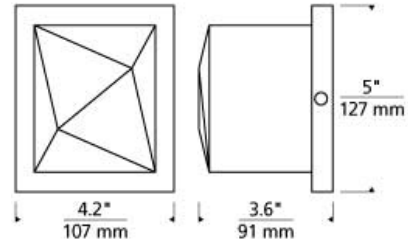

INSTALLATION

This product can mount to either a 4" square electrical box with round plaster ring or an octagonal electrical box (not included).

WEIGHT

1.5-2lb / 0.68-0.91kg ±

walnut /
satin nickel

satin nickel /
satin nickel