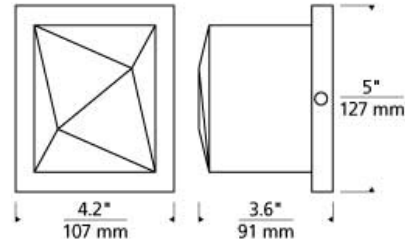

WALL COLLECTION

Cafe Wall

DESCRIPTION

Ultimately simple and undeniably stylish, the Cafe LED wall sconce light from Tech Lighting provides up & down illumination from its gently angled shade mounted to a slim metal backplate. Available in your choice of painted metal or solid walnut. Includes 12 watt, 255 delivered lumen, 3000K LED module. Dimmable with low-voltage electronic dimmer. May be mounted vertically or horizontally. ADA compliant.

INSTALLATION

This product can mount to either a 4" square electrical box with round plaster ring or an octagonal electrical box (not included).

WEIGHT

1.5-2lb / 0.68-0.91kg ±

ORDERING INFORMATION

700WSCAFE FINISH

SS SATIN NICKEL/SATIN NICKEL
WS WALNUT/SATIN NICKEL
WW WHITE/WHITE

LAMP

-LED930 LED 90 CRI 3000K 120V
-LED930-277 LED 90 CRI 3000K 277V

TECH LIGHTING®

7400 Linder Avenue T 847.410.4400
Skokie, Illinois 60077 F 847.410.4500

Tech Lighting, L.L.C.

700WSCAFE _____

FIXTURE TYPE: _____

JOB NAME: _____

NOTES: _____

_____

_____

©2018 Tech Lighting, L.L.C. All Rights Reserved. The "Tech Lighting" graphic is a registered trademark of Tech Lighting, L.L.C. Tech Lighting reserves the right to change specifications for product improvements without notification.