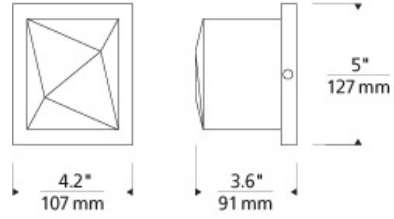

INSTALLATION

This product can mount to either a 4" square electrical box with round plaster ring or an octagonal electrical box (not included).

WEIGHT

1.79lb / 0.81kg ±

walnut /
satin nickel

satin nickel /
satin nickel