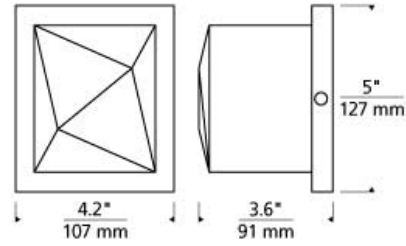

INSTALLATION

This product can mount to either a 4" square electrical box with round plaster ring or an octagonal electrical box (not included).

WEIGHT

1.5-2lb / 0.68-0.91kg ±

walnut /
satin nickel

satin nickel /
satin nickel