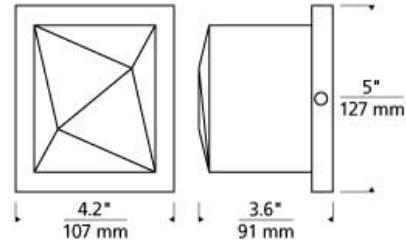

WALL COLLECTION

Cafe Wall LED ADA T20

DESCRIPTION

The Cafe wall sconce by Tech Lighting is ultimately simple and undeniably stylish. This LED wall sconce provides bi-directional illumination from its gently angled shade mounted to a slim metal back plate. Light illuminates from the top and bottom of the Cafe allowing for a surplus of light to spill on the surrounding surfaces. The Cafe sconce scales at 4.2" in width and 5" in length making it an ideal solution for bathroom lighting, hallway lighting and bedroom lighting flanking two end tables. For even further design freedom the Cafe sconce can be mounted vertically or horizontally. Your choice of fully dimmable LED lamping ships with the Cafe saving you both time and money. Includes 12 watt, 255 delivered lumen, 3000K LED module. Dimmable with low-voltage electronic dimmer. May be mounted vertically or horizontally ADA compliant.

INSTALLATION

This product can mount to either a 4" square electrical box with round plaster ring or an octagonal electrical box (not included).

WEIGHT

1.5-2lb / 0.68-0.91kg ±

ORDERING INFORMATION

700WSAFE FINISH

SS SATIN NICKEL/SATIN NICKEL
WS WALNUT/SATIN NICKEL
WWW WHITE/WHITE