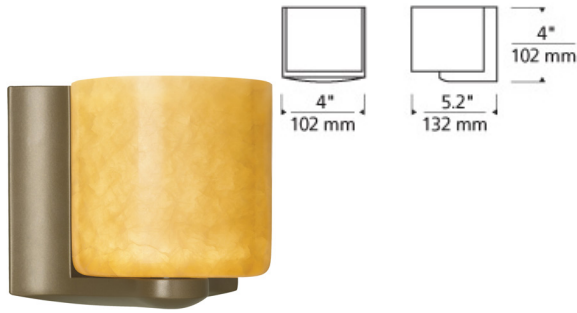

WALL COLLECTION

Cabo Wall

DESCRIPTION

Onyx cylinder with die-cast base. Provides ambient and up-light. Mounts up only. Includes transformer and 12 volt, 50 watt halogen bi-pin lamp. Dimmable with standard incandescent dimmer.

INSTALLATION

This product can mount to either a 4" square electrical box with round plaster ring or an octagonal electrical box (not included).

WEIGHT

1.61lb / 0.73kg ±

onyx

ORDERING INFORMATION

700WSCBO COLOR

- H ONYX
- W WHITE GLASS

FINISH

- Z ANTIQUE BRONZE
- C CHROME
- S SATIN NICKEL

TECH LIGHTING®

7400 Linder Avenue T 847.410.4400
Skokie, Illinois 60077 F 847.410.4500

Tech Lighting, L.L.C.

700WSCBO ____

FIXTURE TYPE: _____

JOB NAME: _____

NOTES: _____

_____

_____

_____

©2017 Tech Lighting, L.L.C. All Rights Reserved. The "Tech Lighting" graphic is a registered trademark of Tech Lighting, L.L.C. Tech Lighting reserves the right to change specifications for product improvements without notification.