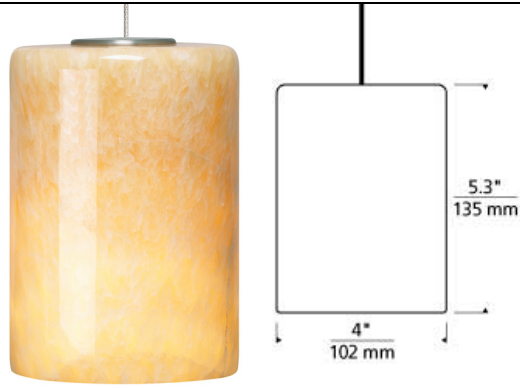

LOW - VOLTAGE PENDANTS

Cabo Pendant LED SORAA T20

DESCRIPTION

The Cabo pendant light by Tech Lighting is simple yet visually engaging with its warm color and modest size. This natural onyx cylinder provides a warm textured look as the light shines through the stone shade. With its warm attributes, the Cabo is ideal for kitchen island task lighting, bedroom lighting flanking an end table or hallway lighting. The Cabo ships with your choice of Halogen or LED lamping. both options are fully dimmable to create to desired ambiance in your special space. Pair the Cabo pendant with the Monorail system by Tech Lighting for greater design customization. Includes low-voltage, 50 watt halogen bi-pin lamp or 8 watt, 300 delivered lumen, 3000K, replaceable SORAA® LED module and six feet of field-cutable cable. Dimmable with low-voltage electronic or magnetic dimmer (based on transformer). Works with SORAA.

onyx

INSTALLATION

Socket terminates with FreeJack male connector, which may be installed into a system connector. Elements ordered with a system prefix include a connector for that system. ForFor Kable Lite due to weight.

ACCESSORIES & OPTICAL CONTROLS

SORAA® LED Bi-Pin Replacement Pendant Module, Swag Hook

WEIGHT

3lb / 1.36kg ±

ORDERING INFORMATION

700	SYSTEM	CBO	COLOR	FINISH	LAMP
FJ	FREEJACK		ONYX	Z ANTIQUE BRONZE	12 VOLT HALOGEN (T20)
MP	MONOPOINT			C CHROME	-LEDS930 12 VOLT LED 90 CRI 3000K (T20/T24)
MO	MONORAIL			S SATIN NICKEL	-24 24 VOLT HALOGEN
MO2	TWO-CIRCUIT MONORAIL				