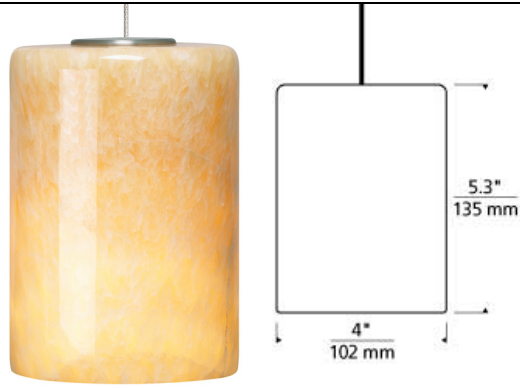

LOW - VOLTAGE PENDANTS

Cabo Pendant LED SORAA T20

DESCRIPTION

The Cabo pendant light by Tech Lighting is simple yet visually engaging with its warm color and modest size. This natural onyx cylinder provides a warm textured look as the light shines through the stone shade. With its warm attributes, the Cabo is ideal for kitchen island task lighting, bedroom lighting flanking an end table or hallway lighting. The Cabo ships with your choice of Halogen or LED lamping. both options are fully dimmable to create to desired ambiance in your special space. Pair the Cabo pendant with the Monorail system by Tech Lighting for greater design customization. Includes low-voltage, 50 watt halogen bi-pin lamp or 8 watt, 300 delivered lumen, 3000K, replaceable SORAA® LED module and six feet of field-cutable cable. Dimmable with low-voltage electronic or magnetic dimmer (based on transformer). Works with SORAA.

onyx

INSTALLATION

Socket terminates with FreeJack male connector, which may be installed into a system connector. Elements ordered with a system prefix include a connector for that system. ForFor Kable Lite due to weight.

ACCESSORIES & OPTICAL CONTROLS

SORAA® LED Bi-Pin Replacement Pendant Module, Swag Hook

WEIGHT

3lb / 1.36kg ±

ORDERING INFORMATION

700	SYSTEM	CBO	COLOR	FINISH	LAMP
FJ	FREEJACK		ONYX	Z ANTIQUE BRONZE	12 VOLT HALOGEN (T20)
MP	MONOPOINT			C CHROME	-LEDS930 12 VOLT LED 90 CRI 3000K (T20/T24)
MO	MONORAIL			S SATIN NICKEL	-24 24 VOLT HALOGEN
MO2	TWO-CIRCUIT MONORAIL				

Note: MP includes 4" Round Flush Canopy. Note: MP includes 4 Round Flush Canopy.

When installing LED option on MO2 only magnetic transformers may be used.

Chrome not offered on Monorail & Two-Circuit Monorail.