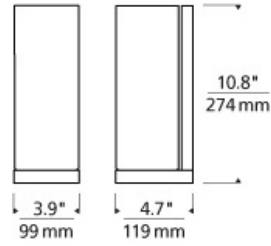

ORDERING INFORMATION

700WSCBOG COLOR	FINISH	LAMP
H ONYX	Z ANTIQUE BRONZE	INCANDESCENT
W WHITE GLASS	C CHROME	-CF COMPACT FLUORESCENT
	S SATIN NICKEL	

TECH LIGHTING®

7400 Linder Avenue
Skokie, Illinois 60077

T 847.410.4400
F 847.410.4500

Tech Lighting, L.L.C.

700WSCBOG _____

FIXTURE TYPE: _____

JOB NAME: _____

NOTES: _____

_____

_____

_____

©2017 Tech Lighting, L.L.C. All Rights Reserved. The "Tech Lighting" graphic is a registered trademark of Tech Lighting, L.L.C. Tech Lighting reserves the right to change specifications for product improvements without notification.