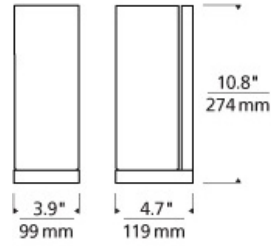

INSTALLATION

This product can mount to either a 4" square electrical box with round plaster ring or an octagonal electrical box (not included).

WEIGHT

7.81lb / 3.54kg ±

onyx

onyx

white glass

ORDERING INFORMATION