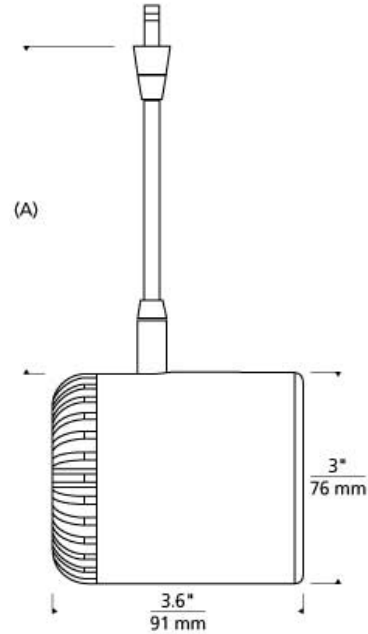

LOW - VOLTAGE HEADS

Burk Head LED T20

DESCRIPTION

The Burk display head by Tech Lighting combines design simplicity with practical technology. Inspired by telephoto camera lens this simple display head houses a powerful LED source harnessed by field changeable optics for the most precise beam control. The Burk head is highly customizable featuring a plethora of finishes, beam spreads, lamping and stem lengths. Further customize the Burk head by combining it with any complementary Tech Lighting free-jack or rail system. This low-voltage display head is ideal for commercial lighting applications such as retail stores, libraries and galleries. The Burk ships with your choice of 20° or 35° field changeable optics or integrated lens holders (both sold separately). Includes field replaceable 12 watt, 740 delivered lumen, 2700K, 3000K or 3500K field replaceable LED module. Dimmable with low-voltage electronic or magnetic dimmer (based on the transformer). Choice of 20° or 35° field changeable optics. Integrated lens holder accommodates up to two MR16 sized lenses or louvers (sold separately). As a general rule when using the Burk head, we do not recommend using greater than 33% of the maximum wattage specified for the low voltage transformer due to inrush current requirements. For assistance in calculations, please contact Technical Support.

INSTALLATION

Socket terminates with FreeJack male connector, which may be installed into a system connector. Elements ordered with a system prefix include a connector for that system. For use on T-TRAK, order FreeJack version and T-TRAK FreeJack Connector (sold separately).