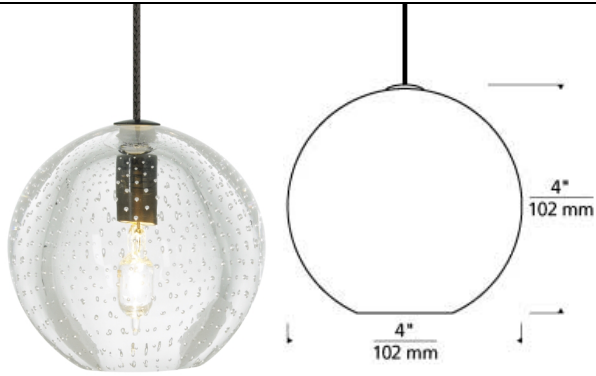

Bullé Pendant T20

DESCRIPTION

The Bullé Pendant light from Tech Lighting is mouth-blown to perfection featuring perfectly placed visually alluring tiny air bubbles, together these air bubbles create an unforgettable glimmering effect that is sure to add a touch of glamour to any space. The Bullé Pendant is available in two contemporary colors, Blue and Clear, each color further enhancing the unique features most noted to the Bullé pendant. Scaling at 4" in length and 4" in width the Bullé Pendant is modestly sized making it ideal for bedroom lighting, children's room lighting and kitchen island task lighting. Available lamping options include energy efficient Xenon and Halogen. all lamping options are fully-dimmable to create the desired ambiance in your special space. Includes (1) 35 watt low-voltage GY6.35 base Xenon bi-pin lamp. and 6' of field-cutttable suspension cable. For use with 24 volt transformer, add suffix "-24" to item number.

ACCESSORIES & OPTICAL CONTROLS

Fusion Jack Swag Hook

WEIGHT

3-3.5lb / 1.36-1.59kg ±

blue

clear

ORDERING INFORMATION

700	SYSTEM	BUE	COLOR	FINISH	LAMP
FJ	FREEJACK		U BLUE	Z ANTIQUE BRONZE	12 VOLT XENON (T20)
MP	MONOPOINT		C CLEAR	S SATIN NICKEL	-24 24 VOLT HALOGEN
MO	MONORAIL				