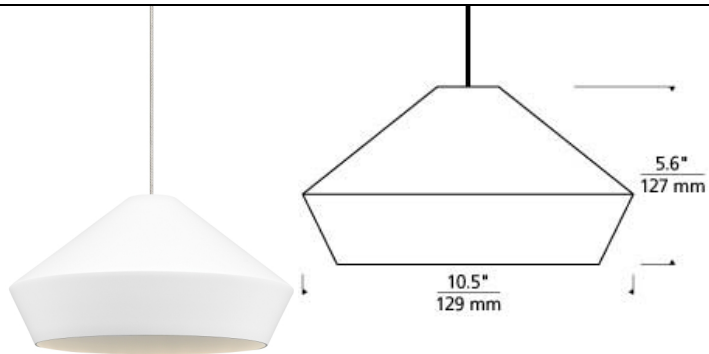

LOW - VOLTAGE PENDANTS

Brummel Pendant LED T20

DESCRIPTION

The Brummel pendant light by Tech Lighting features a sophisticated mid-century modern design with its clean sharp lines defining its spun metal shade. Available in either a Matt White or Matt Black shade color and three on-trend finishes the Brummel pendant is customizable to fit your special space. Scaling at 5.6" in length and 10.5" in diameter the Brummel is ideal for dining room lighting, home office lighting and hallway lighting. Your choice of fully dimmable halogen or LED lamping ships with the Brummel saving you both time and money. Pair the Brummel pendant with the Monorail system by Tech Lighting for greater design customization in your special space. Rated for (1) low-voltage, 50 watt max bi-pin lamp (Lamp not included). LED includes 12 volt 8 watt, 500 gross lumens, 3000K replaceable LED SORAA® module. Ships with six feet of field-cutable cable. Dimmable with low-voltage electronic or magnetic dimmer (based on transformer). Works with SORAA.