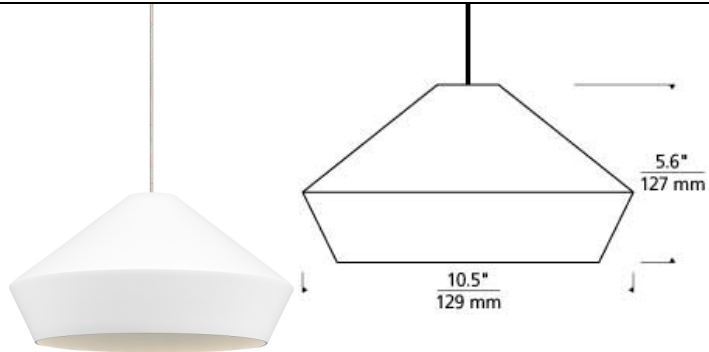

LOW - VOLTAGE PENDANTS

Brummel Pendant LED T20

DESCRIPTION

The Brummel pendant light by Tech Lighting features a sophisticated mid-century modern design with its clean sharp lines defining its spun metal shade. Available in either a Matt White or Matt Black shade color and three on-trend finishes the Brummel pendant is customizable to fit your special space. Scaling at 5.6" in length and 10.5" in diameter the Brummel is ideal for dining room lighting, home office lighting and hallway lighting. Your choice of fully dimmable halogen or LED lamping ships with the Brummel saving you both time and money. Pair the Brummel pendant with the Monorail system by Tech Lighting for greater design customization in your special space. Rated for (1) low-voltage, 50 watt max bi-pin lamp (Lamp not included). LED includes 12 volt 8 watt, 500 gross lumens, 3000K replaceable LED SORAA® module. Ships with six feet of field-cutable cable. Dimmable with low-voltage electronic or magnetic dimmer (based on transformer). Works with SORAA.