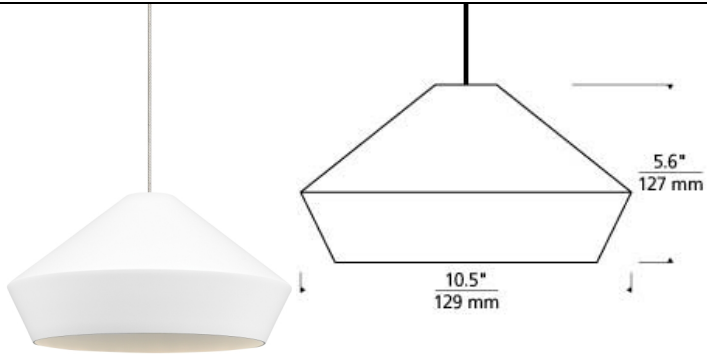

### DESCRIPTION

The Brummel pendant light by Tech Lighting features a sophisticated mid-century modern design with its clean sharp lines defining its spun metal shade. Available in either a Matt White or Matt Black shade color and three on-trend finishes the Brummel pendant is customizable to fit your special space. Scaling at 5.6" in length and 10.5" in diameter the Brummel is ideal for dining room lighting, home office lighting and hallway lighting. Your choice of fully dimmable halogen or LED lamping ships with the Brummel saving you both time and money. Pair the Brummel pendant with the Monorail system by Tech Lighting for greater design customization in your special space. Rated for (1) low-voltage, 50 watt max bi-pin lamp (Lamp not included). LED includes 12 volt 8 watt, 500 gross lumens, 3000K replaceable LED SORAA® module. Ships with six feet of field-cutable cable. Dimmable with low-voltage electronic or magnetic dimmer (based on transformer). Works with SORAA.