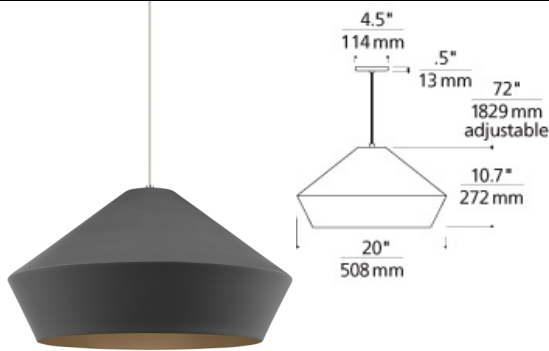

LINE - VOLTAGE PENDANTS / SUSPENSION

Brummel Grande Pendant

DESCRIPTION

Clean, sharp lines of the Brummel Grande pendant light from Tech Lighting harmonize with the soft, matte finish of this large scale, impactful, mid-century inspired spun metal shade. Incandescent version includes 120 volt, 60 watt medium base G40 globe lamp. LED version includes 19 watt, 1680 delivered lumen, 2700K, medium base LED A21 lamp. Fixture provided with six feet of field-cuttable cable. Incandescent version dimmable with standard incandescent dimmer. LED version dimmable with an LED compatible dimmer. Consult lamp manufacturer for more information

INSTALLATION

This product can mount to either a 4" square electrical box with round plaster ring or an octagonal electrical box (not included).

ACCESSORIES & OPTICAL CONTROLS

Line-voltage Swag Hook

WEIGHT