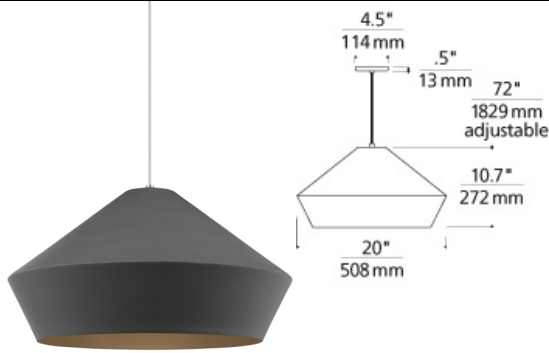

LINE - VOLTAGE PENDANTS / SUSPENSION

Brummel Grande Pendant

DESCRIPTION

Clean, sharp lines of the Brummel Grande pendant light from Tech Lighting harmonize with the soft, matte finish of this large scale, impactful, mid-century inspired spun metal shade. Incandescent version includes 120 volt, 60 watt medium base G40 globe lamp. LED version includes 19 watt, 1680 delivered lumen, 2700K, medium base LED A21 lamp. Fixture provided with six feet of field-cutttable cable. Incandescent version dimmable with standard incandescent dimmer. LED version dimmable with an LED compatible dimmer. Consult lamp manufacturer for more information

INSTALLATION

This product can mount to either a 4" square electrical box with round plaster ring or an octagonal electrical box (not included).

ACCESSORIES & OPTICAL CONTROLS

Line-voltage Swag Hook

WEIGHT