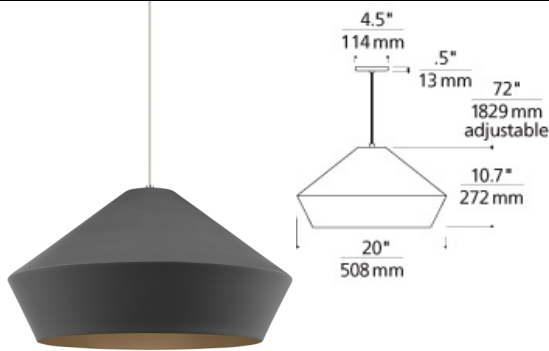

LINE - VOLTAGE PENDANTS / SUSPENSION

Brummel Grande Pendant

DESCRIPTION

The Brummel pendant light by Tech Lighting features a sophisticated mid-century modern design with its clean sharp lines defining its spun metal shade. Available in either a Matte White or Matte Black shade color and three on-trend finishes, the Brummel pendant is customizable to fit your special space. Scaling at 5.6â€ in length and 10.5â€ in diameter, the Brummel is ideal for dining room lighting, home office lighting and family room lighting. Your choice of fully dimmable halogen or LED lamping ships with the Brummel, saving you both time and money. Pair the Brummel pendant with the Monorail system by Tech Lighting for greater design customization in your special space. Incandescent version includes 120 volt, 60 watt medium base G40 globe lamp. LED version includes 19 watt, 1680 delivered lumen, 2700K, medium base LED A21 lamp. Fixture provided with six feet of field-cuttable cable. Incandescent version dimmable with standard incandescent dimmer. LED version dimmable with an LED compatible dimmer. Consult lamp manufacturer for more information

INSTALLATION

This product can mount to either a 4" square electrical box with round plaster ring or an octagonal electrical box (not included).

ACCESSORIES & OPTICAL CONTROLS

Line-voltage Swag Hook

WEIGHT