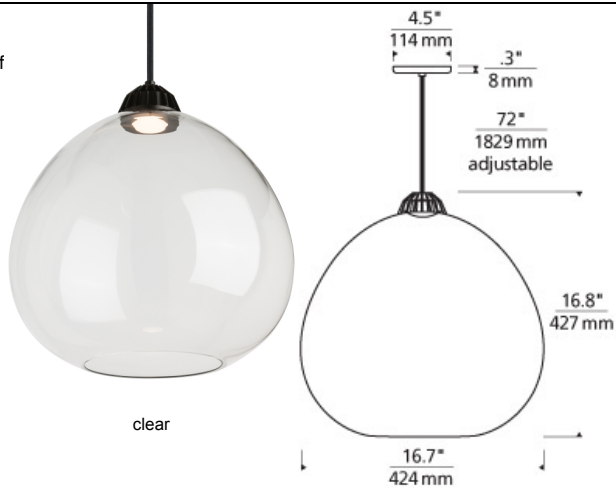

LINE - VOLTAGE PENDANTS / SUSPENSION

Bristol Pendant

DESCRIPTION

Bristol light shades from Tech Lighting offer two distinct sizes of bulb-shaped, hand blown glass combined with the Eros LED pendant as the light source to create unique, sophisticated looks. Includes 10 watt, 210 net lumen, 3000K or Warm Color Dimming 3000K-2200K LED module. Dimmable with low-voltage electronic dimmer. Fixture provided with six feet of field-cutable cloth cord. Works with SORAA.

INSTALLATION

This product can mount to either a 4" square electrical box with round plaster ring or an octagon electrical box.

WEIGHT

4.35-11.59lb / 1.97-5.26kg ±

clear

clear large

clear small

transparent smoke large

transparent smoke small

ORDERING INFORMATION

700 SYSTEM	BSTP	SHAPE OR SIZE	COLOR	FINISH	LAMP
TD	LINE-VOLTAGE PENDANTS/SUSPENSION	L LARGE S SMALL	C CLEAR T TRANSPARENT SMOKE	B BLACK	-LED930 LED 90 CRI 3000K 120V -LEDWD LED WARM COLOR DIMMING 3000K - 2200K 120V