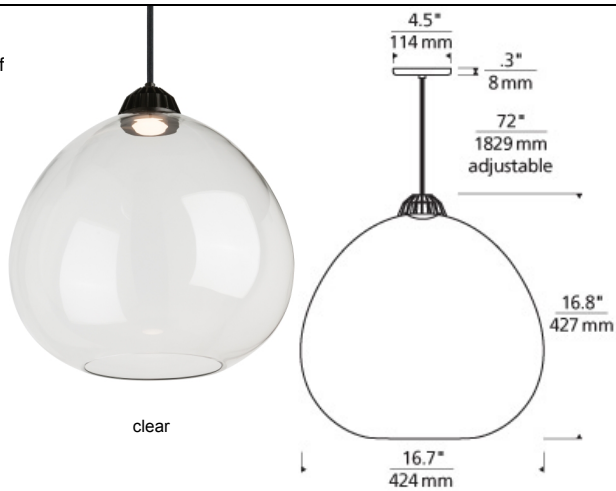

LINE - VOLTAGE PENDANTS / SUSPENSION

Bristol Pendant

DESCRIPTION

Bristol light shades from Tech Lighting offer two distinct sizes of bulb-shaped, hand blown glass combined with the Eros LED pendant as the light source to create unique, sophisticated looks. Includes 9 watt, 700 net lumen, 3000K or Warm Color Dimming 3000K-2200K LED module. Dimmable with low-voltage electronic dimmer. Fixture provided with six feet of field-cuttable cloth cord. Works with SORAA.

INSTALLATION

This product can mount to either a 4" square electrical box with round plaster ring or an octagon electrical box.

WEIGHT

4.35-11.59lb / 1.97-5.26kg ±

clear

clear large

clear small

transparent smoke large

transparent smoke small

ORDERING INFORMATION

700 SYSTEM	BSTP	SHAPE OR SIZE	COLOR	FINISH	LAMP
TD	LINE-VOLTAGE PENDANTS/SUSPENSION	L LARGE S SMALL	C CLEAR T TRANSPARENT SMOKE	B BLACK	-LED930 LED 90 CRI 3000K 120V -LEDWD LED WARM COLOR DIMMING 3000K - 2200K 120V