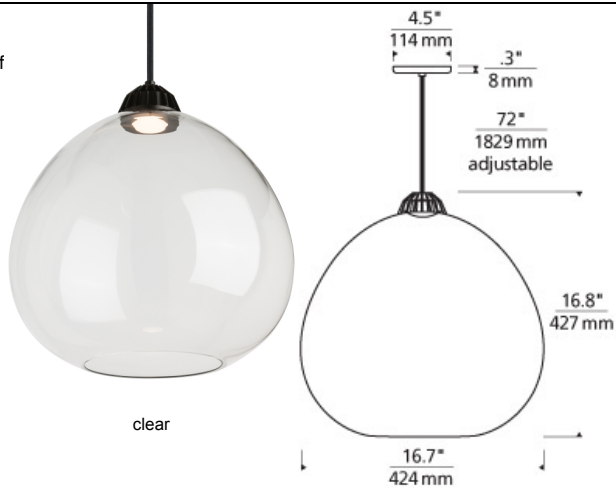

LINE - VOLTAGE PENDANTS / SUSPENSION

Bristol Pendant

DESCRIPTION

Bristol light shades from Tech Lighting offer two distinct sizes of bulb-shaped, hand blown glass combined with the Eros LED pendant as the light source to create unique, sophisticated looks. Includes 9 watt, 700 net lumen, 3000K or Warm Color Dimming 3000K-2200K LED module. Dimmable with low-voltage electronic dimmer. Fixture provided with six feet of field-cutable cloth cord. Works with SORAA.

INSTALLATION

This product can mount to either a 4" square electrical box with round plaster ring or an octagon electrical box.

WEIGHT

4.35-11.59lb / 1.97-5.26kg ±

clear

clear large

clear small

transparent smoke large

transparent smoke small

ORDERING INFORMATION

700 SYSTEM	BSTP	SHAPE OR SIZE	COLOR	FINISH	LAMP
TD	LINE-VOLTAGE PENDANTS/SUSPENSION	L LARGE S SMALL	C CLEAR T TRANSPARENT SMOKE	B BLACK	-LED930 LED 90 CRI 3000K 120V -LEDWD LED WARM COLOR DIMMING 3000K - 2200K 120V