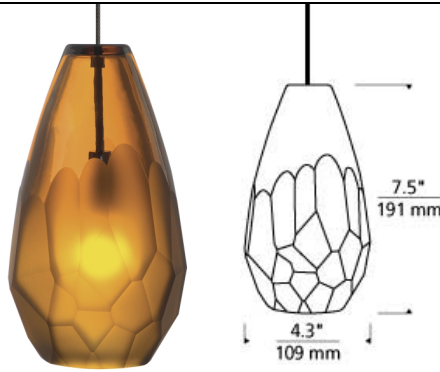

Briolette Pendant LED  T20

DESCRIPTION

The Briolette pendant light from Tech Lighting features a classic teardrop shaped glass that has been hand finished with unique semi-opaque facets. The clustered facets create visual interest while subtly obscuring the light within making this fixture ideal for kitchen island task lighting, dining room lighting and bedroom lighting. For even greater design expression pair the Briolette pendant with a multi-port canopy for a uniquely designed chandelier. The Briolette is available in three modern colors and two on trend finish options. Your choice of energy efficient LED, Xenon or halogen lamping ships in the box saving you time and money. Includes (1) 50 watt low-voltage GY6.35 base Xenon bi-pin lamp or 8 watt replaceable 500 lumen 90 CRI 3000K LED SORAA® module and 6' of field-cutable suspension cable. For use with 24 volt transformer, add suffix "-24" to item number (LED lamp option is not compatible with 24 volt transformers). Works with SORAA.

ACCESSORIES & OPTICAL CONTROLS

SORAA® LED Bi-Pin Replacement Pendant Module LBL

WEIGHT

2-2.5lb / 0.91-1.13kg ±

amber

frost

smoke

ORDERING INFORMATION