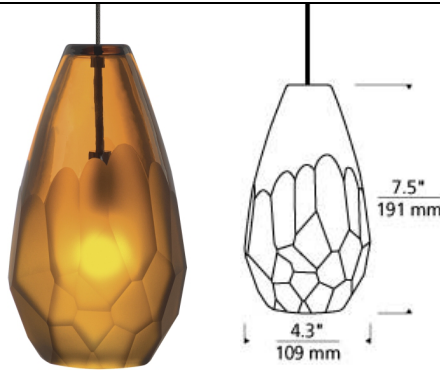

Briolette Pendant LED  T20

DESCRIPTION

The Briolette pendant light from Tech Lighting features a classic teardrop shaped glass that has been hand finished with unique semi-opaque facets. The clustered facets create visual interest while subtly obscuring the light within making this fixture ideal for kitchen island task lighting, dining room lighting and bedroom lighting. For even greater design expression pair the Briolette pendant with a multi-port canopy for a uniquely designed chandelier. The Briolette is available in three modern colors and two on trend finish options. Your choice of energy efficient LED, Xenon or halogen lamping ships in the box saving you time and money. Includes (1) 50 watt low-voltage GY6.35 base Xenon bi-pin lamp or 8 watt replaceable 500 lumen 90 CRI 3000K LED SORAA® module and 6' of field-cutttable suspension cable. For use with 24 volt transformer, add suffix "-24" to item number (LED lamp option is not compatible with 24 volt transformers). Works with SORAA.

ACCESSORIES & OPTICAL CONTROLS

SORAA® LED Bi-Pin Replacement Pendant Module LBL

WEIGHT

2-2.5lb / 0.91-1.13kg ±

amber

frost

smoke

ORDERING INFORMATION