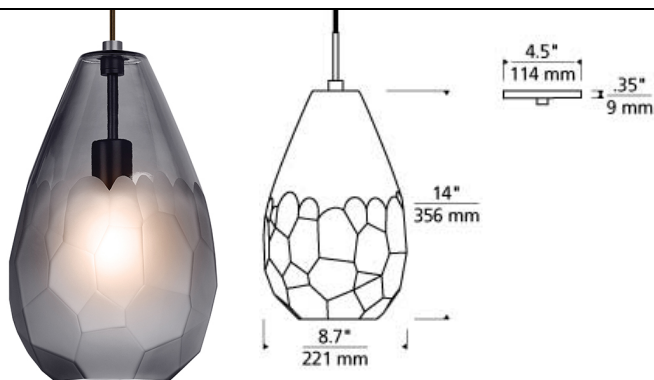

Briolette Grande Pendant

LED T20

DESCRIPTION

The Briolette Grande pendant light from Tech Lighting features an unexpectedly large teardrop shaped glass that has been hand finished with unique semi-opaque facets. The clustered facets create visual interest while subtly obscuring the light within making this fixture ideal for kitchen island task lighting, dining room lighting and bedroom lighting. For even greater design expression pair the Briolette pendant with a multi-port canopy for a uniquely designed chandelier. The Briolette Grande is available in two modern colors and two on trend finish options. Lamping options include energy efficient LED or no lamp leaving you the option to light this fixture with your preferred lamping. Available with or without lamp. E26 medium base socket 75w max. LED includes (1) E26 medium base 9.5 watt 800 lumen 90 CRI 2700K LED A19 lamp. LED dimmable with a low-voltage electronic dimmer. Includes 6' of field-cuttable cord.

WEIGHT

6.5-7lb / 2.95-3.18kg ±

frost

smoke

ORDERING INFORMATION

700 SYSTEM	BRLG	COLOR	FINISH	LAMP
TD	LINE-VOLTAGE PENDANTS/SUSPENSION	F FROST K SMOKE	S SATIN NICKEL	NO LAMP -LED927 A19 LED 90 CRI 2700K 120V (T20/T24)