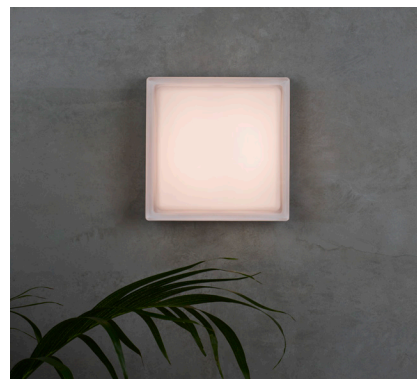

Featuring a thick, square polished pressed-glass shade suspended from a die-cast base, the modern Boxie's LED light source beautifully illuminates a space without calling attention to itself. It easily mounts to the ceiling or wall for ultimate flexibility.

High quality LM80-tested LEDs

for consistent long-life performance and color

Outstanding protection against the elements:

- Marine-grade powder coat finishes
- Stainless Steel mounting hardware
- Impact-resistant, UV stabilized frosted acrylic lensing

Ceiling or wall mounting option

SPECIFICATIONS

DELIVERED LUMENS	472.2 LED
WATTS	12 LED
VOLTAGE	120V, 277V (LED only)
DIMMING	ELV
LIGHT DISTRIBUTION	Symmetric
MOUNTING OPTIONS	Wall or Ceiling
CCT	3000K or 4000K
CRI	80+
COLOR BINNING	3 Step
BUG RATING	B1-U3-G1
DARK SKY	Compliant (Ceiling)
WET LISTED	IP65
GENERAL LISTING	ETL, Title 24
START TEMP	-30°C
FIELD SERVICEABLE LED	No
CONSTRUCTION	Aluminum
HARDWARE	Stainless Steel
FINISH	Marine Grade Powder Coat
LED LIFETIME	L70; 70,000 Hours
WARRANTY*	5 Years

* Visit techlighting.com for specific warranty limitations and details.

ORDERING INFORMATION

7000WBX	SHAPE	CRI/CCT	FINISH	VOLTAGE
S	SMALL - 6"	830	80 CRI, 3000K	Z BRONZE 120 120V
		840	80 CRI, 4000K	H CHARCOAL 277 277V
		INC	INCANDESCENT*	

*120V ONLY