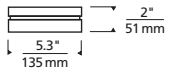

Ceiling or wall mounting option

SPECIFICATIONS

DELIVERED LUMENS	472.2 LED
WATTS	12 LED
VOLTAGE	120V, 277V (LED only)
DIMMING	ELV
LIGHT DISTRIBUTION	Symmetric
MOUNTING OPTIONS	Wall or Ceiling
CCT	3000K or 4000K
CRI	80+
COLOR BINNING	3 Step
BUG RATING	B1-U3-G1
DARK SKY	Compliant (Ceiling)
WET LISTED	IP65
GENERAL LISTING	ETL, Title 24
START TEMP	-30°C
FIELD SERVICEABLE LED	No
CONSTRUCTION	Aluminum
HARDWARE	Stainless Steel
FINISH	Marine Grade Powder Coat
LED LIFETIME	L70; 70,000 Hours
WARRANTY*	5 Years

* Visit techlighting.com for specific warranty limitations and details.

BOXIE SMALL
shown in bronze

BOXIE SMALL
shown in charcoal

ORDERING INFORMATION

7000WBX	SHAPE	CRI/CCT	FINISH	VOLTAGE
S	SMALL - 6"	830	80 CRI, 3000K	Z BRONZE 120 120V
		840	80 CRI, 4000K	H CHARCOAL 277 277V
		INC	INCANDESCENT*	

*120V ONLY

BOXIE SMALL WALL/CEILING

Boxie Small

PHOTOMETRICS*

*For latest photometrics, please visit www.techlighting.com/OUTDOOR

BOXIE SMALL

Total Lumen Output: 472.2
 Total Power: 12
 Luminaire Efficacy: 39.35
 Color Temp: 2700K
 CRI: 80+
 BUG Rating: B1-U3-G1