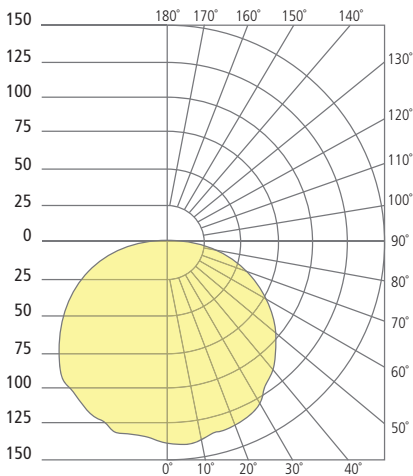

* Visit techlighting.com for specific warranty limitations and details.

BOXIE SMALL
shown in bronze

BOXIE SMALL
shown in charcoal

ORDERING INFORMATION

7000WBX	SHAPE	CRI/CCT	FINISH	VOLTAGE
S	SMALL - 6"	830	80 CRI, 3000K	Z BRONZE 120 120V
		840	80 CRI, 4000K	H CHARCOAL 277 277V
		INC	INCANDESCENT*	

*120V ONLY

BOXIE SMALL WALL/CEILING

Boxie Small

PHOTOMETRICS*

*For latest photometrics, please visit www.techlighting.com/OUTDOOR

BOXIE SMALL

Total Lumen Output: 472.2
 Total Power: 12
 Luminaire Efficacy: 39.35
 Color Temp: 2700K
 CRI: 80+
 BUG Rating: B1-U3-G1