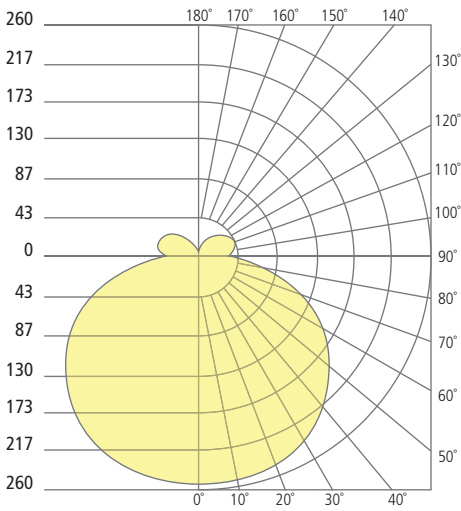

* Visit techlighting.com for specific warranty limitations and details.

BOXIE LARGE
shown in bronze

BOXIE LARGE
shown in charcoal

ORDERING INFORMATION

7000WBX	SHAPE	CRI/CCT	FINISH	VOLTAGE
L	LARGE - 9"	930 90 CRI, 3000K 940 90 CRI, 4000K INC INCANDESCENT*	Z BRONZE H CHARCOAL	120 120V 277 277V

*120V ONLY

BOXIE LARGE WALL/CEILING

Boxie Large

PHOTOMETRICS*

*For latest photometrics, please visit www.techlighting.com/OUTDOOR

BOXIE LARGE

Total Lumen Output: 1192
 Total Power: 23
 Luminaire Efficacy: 51.8
 Color Temp: 3000K
 CRI: 90+
 BUG Rating: B1-U3-G1