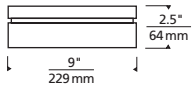

Ceiling or wall mounting option

SPECIFICATIONS

DELIVERED LUMENS	1192 LED
WATTS	23 LED
VOLTAGE	120V, 277V (LED only)
DIMMING	ELV
LIGHT DISTRIBUTION	Symmetric
MOUNTING OPTIONS	Wall or Ceiling
CCT	3000K or 4000K
CRI	90+
COLOR BINNING	3 Step
BUG RATING	B1-U3-G1
DARK SKY	Compliant (Ceiling)
WET LISTED	IP65
GENERAL LISTING	ETL, Title 24
START TEMP	-30°C
FIELD SERVICEABLE LED	No
CONSTRUCTION	Aluminum
HARDWARE	Stainless Steel
FINISH	Marine Grade Powder Coat
LED LIFETIME	L70; 70,000 Hours
WARRANTY*	5 Years

* Visit techlighting.com for specific warranty limitations and details.

BOXIE LARGE
shown in bronze

BOXIE LARGE
shown in charcoal

ORDERING INFORMATION

7000WBX	SHAPE	CRI/CCT	FINISH	VOLTAGE
L	LARGE - 9"	930 90 CRI, 3000K 940 90 CRI, 4000K INC INCANDESCENT*	Z BRONZE H CHARCOAL	120 120V 277 277V

*120V ONLY

BOXIE LARGE WALL/CEILING

Boxie Large

PHOTOMETRICS*

*For latest photometrics, please visit www.techlighting.com/OUTDOOR

BOXIE LARGE

Total Lumen Output: 1192
 Total Power: 23
 Luminaire Efficacy: 51.8
 Color Temp: 3000K
 CRI: 90+
 BUG Rating: B1-U3-G1