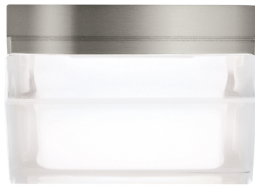

Boxie Ceiling

ADA T20

DESCRIPTION

Clean square pressed glass shade with polished surface suspended from a die-cast base. May be mounted on the ceiling or wall. Available in three lamp configurations: incandescent, fluorescent, and LED. Large incandescent includes two 120 volt, 40 watt G9 base halogen lamps; Small incandescent includes one 120 volt 40 watt G9 base halogen lamp; Large fluorescent includes two 13 watt 2GX7 base twin tube lamps and electronic ballast; Large LED includes one 23 watt, 1192 net lumen, LED module; Small LED includes one 12 watt, 500 net lumen LED module. Incandescent version dimmable with a standard incandescent dimmer (not included). 120v LED version dimmable with low-voltage electronic dimmer (not included). Suitable for wet locations. ADA compliant.

INSTALLATION

This product can mount to either a 4" square electrical box with round plaster ring or an octagonal electrical box (not included).

WEIGHT

2.5-3lb / 1.13-1.36kg ±

chrome
large

satin nickel
small

chrome
small

satin nickel
large

ORDERING INFORMATION

700BX	SHAPE OR SIZE	FINISH	LAMP
L	LARGE	Z ANTIQUE BRONZE	INCANDESCENT 120V (T20)
S	SMALL	C CHROME	-LED LED 2700K 120V
		S SATIN NICKEL	-LED277 LED 2700K 277V
			-LED3 LED 3000K 120V
			-LED3-277 LED 3000K 277V