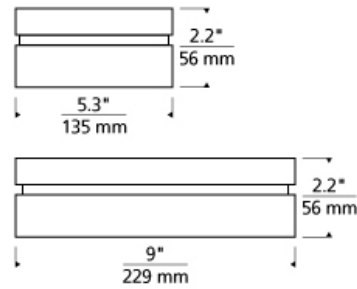

Boxie Ceiling

ADA T20

DESCRIPTION

Clean square pressed glass shade with polished surface suspended from a die-cast base. May be mounted on the ceiling or wall. Available in three lamp configurations: incandescent, fluorescent, and LED. Large incandescent includes two 120 volt, 40 watt G9 base halogen lamps; Small incandescent includes one 120 volt 40 watt G9 base halogen lamp; Large fluorescent includes two 13 watt 2GX7 base twin tube lamps and electronic ballast; Large LED includes one 23 watt, 1192 net lumen, LED module; Small LED includes one 12 watt, 500 net lumen LED module. Incandescent version dimmable with a standard incandescent dimmer (not included). 120v LED version dimmable with low-voltage electronic dimmer (not included). Suitable for wet locations. ADA compliant.

INSTALLATION

This product can mount to either a 4" square electrical box with round plaster ring or an octagonal electrical box (not included).

WEIGHT

2.5-3lb / 1.13-1.36kg ±

chrome
large

satin nickel
small

chrome
small

satin nickel
large

ORDERING INFORMATION

700BX	SHAPE OR SIZE	FINISH	LAMP
L	LARGE	Z ANTIQUE BRONZE	INCANDESCENT 120V (T20)
S	SMALL	C CHROME	-LED LED 2700K 120V
		S SATIN NICKEL	-LED277 LED 2700K 277V
			-LED3 LED 3000K 120V
			-LED3-277 LED 3000K 277V