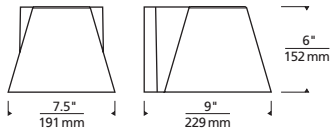

BOWMAN 6 WALL SCONCE

Bowman 6

PHOTOMETRICS*

*For latest photometrics, please visit www.techlighting.com/OUTDOOR

BOWMAN 6

Total Lumen Output: 1163
Total Power: 47.2
Luminaire Efficacy: 24.6
Color Temp: 3000K
CRI: 80+
BUG Rating: B1-U0-G0