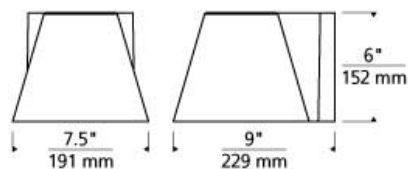

Bowman 6 Outdoor Wall LED T20

DESCRIPTION

The classic and sleek silhouette of the Bowman LED outdoor wall sconce by Tech Lighting makes it suitable for both indoor and outdoor applications. Clean lines and mid-century modern design inspiration characterize the die-cast aluminum body which houses a powerful, long-lasting LED light source tightly controlled for down light only, yet supplying significant illumination for even the darkest nights. The UV stabilized, frosted acrylic lensing diffuses the LED light to create an even glow. This small-scale, modern wall sconce is available in two sizes (4.5 inches and 6 inches high). The durable, marine-grade powder coat finish is available in Charcoal, Bronze, Black, Silver or White.

black bronze charcoal silver white

ORDERING INFORMATION

700WSBOW LENGTH (A)	FINISH	LAMP
6 6"	B BLACK Z BRONZE H CHARCOAL I SILVER W WHITE	-LED827 LED 80 CRI 2700K 120V -LED827-277 LED 80 CRI 2700K 277V -LED830 LED 80 CRI 3000K 120V -LED830-277 LED 80 CRI 3000K 277V