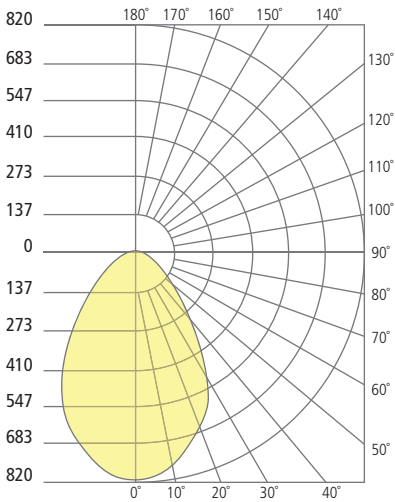

BOWMAN 6 WALL SCONCE

PHOTOMETRICS*

*For latest photometrics, please visit www.techlighting.com/OUTDOOR

BOWMAN 6

Total Lumen Output: 1163
Total Power: 47.2
Luminaire Efficacy: 24.6
Color Temp: 3000K
CRI: 80+
BUG Rating: B1-U0-G0

PROJECT INFO

FIXTURE TYPE & QUANTITY	JOB NAME & INFO	NOTES

GENERATION BRANDS
7400 Linder Avenue, Skokie, Illinois 60077
T 847.410.4400 F 847.410.4500