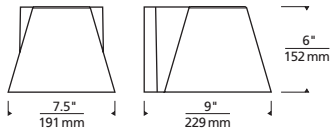

BOWMAN 6 WALL SCONCE

Bowman 6

PHOTOMETRICS*

*For latest photometrics, please visit www.techlighting.com/OUTDOOR

BOWMAN 6

Total Lumen Output: 1163
Total Power: 47.2
Luminaire Efficacy: 24.6
Color Temp: 3000K
CRI: 80+
BUG Rating: B1-U0-G0