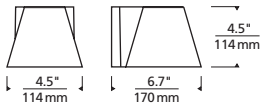

BOWMAN 4 WALL SCONCE

Bowman 4

PHOTOMETRICS*

*For latest photometrics, please visit www.techlighting.com/OUTDOOR

BOWMAN 4

Total Lumen Output: 699
Total Power: 17.8
Luminaire Efficacy: 39.1
Color Temp: 3000K
CRI: 80+
BUG Rating: B1-U0-G0