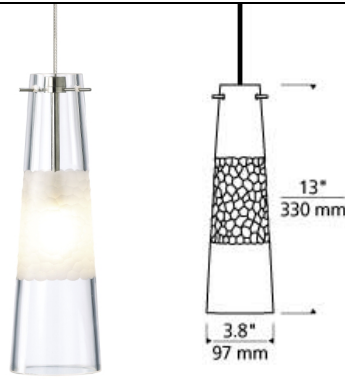

**Bonn Pendant** LED SORAA T20

**DESCRIPTION**

A transparent cone of glass features a wide hand-etched band across its center which provides visual interest while naturally diffusing the light. Includes (1) 50 watt low-voltage GY6.35 base Xenon bi-pin lamp or 8 watt replaceable 500 lumen 90 CRI 3000K LED SORAA® module and 6' of field-cutable suspension cable. For use with 24 volt transformer, add suffix "-24" to item number (LED lamp option is not compatible with 24 volt transformers). Works with SORAA.

**ACCESSORIES & OPTICAL CONTROLS**

Fusion Jack Swag Hook, SORAA® LED Bi-Pin Replacement Pendant Module LBL

**WEIGHT**

3-3.5lb / 1.36-1.59kg ±

clear

amber

smoke

**ORDERING INFORMATION**