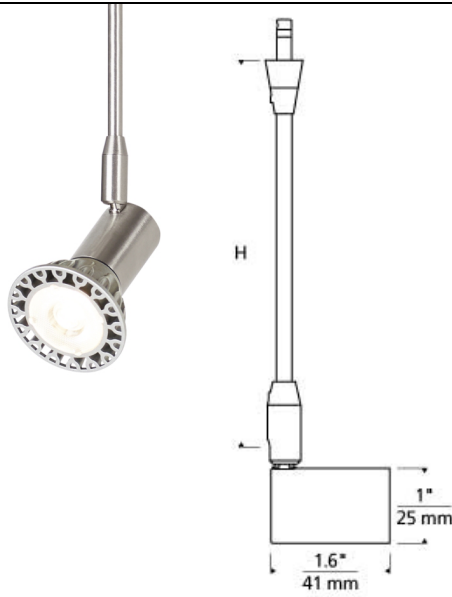

Bolt Head

T20

DESCRIPTION

Bolt Head, by Tech Lighting, provides focused light in with its 360° rotation and 90° pivot with a concealed lamp (not included). A great solution for highlighting works of art using the Tech Lighting Monorail system. Available in two stem lengths, 3â€ and 6â€ and two finishes, satin nickel and white. (No Lamp) Rated for rated for (1) 50 watt max halogen MR16 lamp (Not Included). Dimmable with most LED compatible ELV and TRIAC dimmers.Â

ACCESSORIES & OPTICAL CONTROLS

Bell Shade, Belladonna Shade, Cone Glass Shield, Cone Onyx Shield, Prism Glass Shield, Round Glass Shield

WEIGHT

0.25-0.25lb / 0.11-0.11kg ±

satin nickel

white

ORDERING INFORMATION

700 SYSTEM	BLT	LENGTH (A)	FINISH
FJ	FREEJACK	03 3"	S SATIN NICKEL
MP	MONOPOINT	06 6"	W WHITE
MO	MONORAIL		
MO2	TWO-CIRCUIT MONORAIL		

Note. MP includes 4" Round Flush Canopy.

TECH LIGHTING®

7400 Linder Avenue T 847.410.4400
Skokie, Illinois 60077 F 847.410.4500