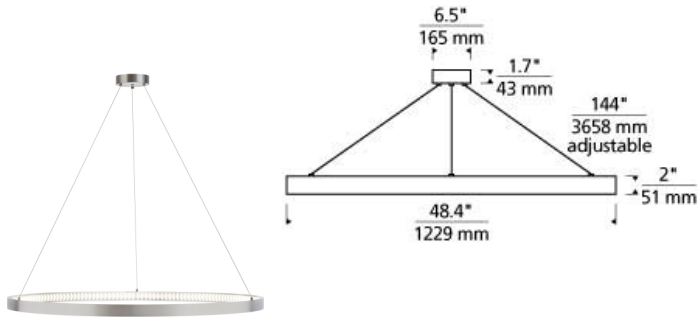

Bodiam 48 Suspension LED

DESCRIPTION

Inspired by large medieval cast iron chandeliers, the Bodiam chandelier by Tech Lighting features a thick outer metal ring that houses dual stacked rows of inward firing LEDs. These LEDs are treated with a special linear spread diffuser to create a unique twinkling effect while evenly distributing the light and minimizing glare. With a glare-free light distribution the Bodiam chandelier is ideal for family room lighting, foyer lighting and a number of commercial lighting applications. The 24- and 30-inch diameter Chandeliers are offered in three finishes and the Bodiam 48-inch diameter chandelier is offered in two finishes. Install independently or clustered together for an enhanced look. Lamping options are compatible with most dimmers. Refer to Dimming Chart for more information. Includes 34.2 watt, 2308 delivered lumens, 3000K LED module. Dimmable with most LED compatible ELV and TRIAC dimmers. Fixture provided with twelve feet of field-cutable cable to match finish selection.

INSTALLATION

This product can mount to either a 4" square electrical box with round plaster ring or an octagonal electrical box (not included). Minimum Hanging Height: 24"

antique bronze

satin nickel

ORDERING INFORMATION

700BOD	SHAPE OR SIZE	FINISH	LAMP
48	48" DIAMETER	Z ANTIQUE BRONZE S SATIN NICKEL	-LED930 INTEGRATED LED 90 CRI 3000K 120V (T24)

TECH LIGHTING®

7400 Linder Avenue T 847.410.4400
Skokie, Illinois 60077 F 847.410.4500