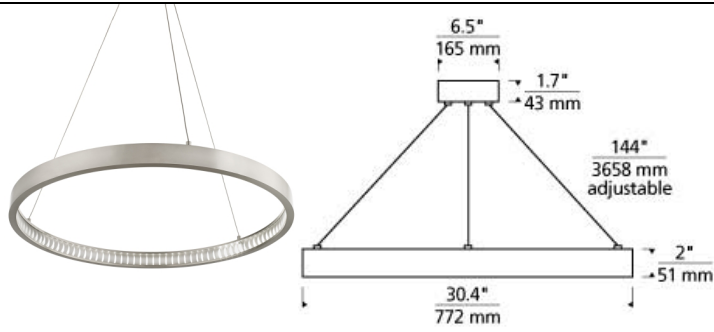

LINE - VOLTAGE PENDANTS / SUSPENSION

Bodiam 30 Suspension LED T20

DESCRIPTION

Inspired by large medieval cast iron chandeliers, the Bodiam chandelier by Tech Lighting features a thick outer metal ring that houses dual stacked rows of inward firing LEDs. These LEDs are treated with a special linear spread diffuser to create a unique twinkling effect while evenly distributing the light and minimizing glare. With a glare-free light distribution the Bodiam chandelier is ideal for family room lighting, foyer lighting and a number of commercial lighting applications. This large size pendant, scaling at 144" long and 30.41" in diameter, will make a statement of modern sophistication in your unique space. Your choice of fully dimmable LED lamping ships with the Bodiam saving you time and money. Includes 32 watt, 1800 delivered lumen, 2400K or 3000K LED module. Dimmable with low-voltage electronic dimmer. Fixture provided with twelve feet of field-cutable cable to match finish selection.

INSTALLATION

This product can mount to either a 4" square electrical box with round plaster ring or an octagonal electrical box (not included). Minimum Hanging Height: 24"

WEIGHT

15-15.5lb / 6.8-7.03kg ±

antique bronze

satin nickel

ORDERING INFORMATION

700BOD	SHAPE OR SIZE	FINISH	LAMP
30	30" DIAMETER	Z ANTIQUE BRONZE S SATIN NICKEL	-LED824 LED 80 CRI 2400K 120V -LED830 LED 80 CRI 3000K 120V

7400 Linder Avenue T 847.410.4400
Skokie, Illinois 60077 F 847.410.4500