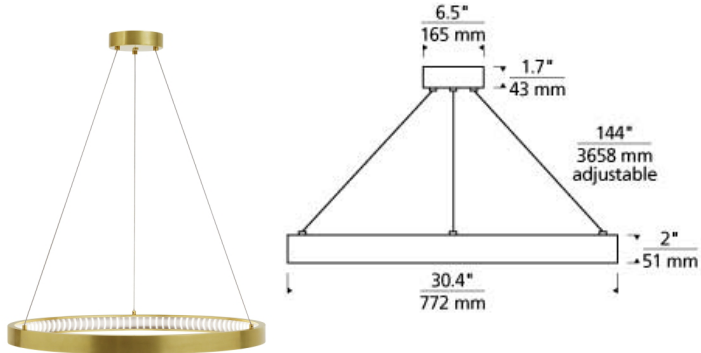

LINE - VOLTAGE PENDANTS / SUSPENSION

Bodiam 30 Suspension LED

DESCRIPTION

Inspired by large medieval cast iron chandeliers, the Bodiam chandelier by Tech Lighting features a thick outer metal ring that houses dual stacked rows of inward firing LEDs. These LEDs are treated with a special linear spread diffuser to create a unique twinkling effect while evenly distributing the light and minimizing glare. With a glare-free light distribution the Bodiam chandelier is ideal for family room lighting, foyer lighting and a number of commercial lighting applications. The 24- and 30-inch diameter Chandeliers are offered in three finishes and the Bodiam 48-inch diameter chandelier is offered in two finishes. Install independently or clustered together for an enhanced look. Lamping options are compatible with most dimmers. Refer to Dimming Chart for more information. Includes 23.6 watt, 1339 delivered lumens, 3000K LED module. Dimmable with most LED compatible ELV and TRIAC dimmers. Fixture provided with twelve feet of field-cutable cable to match finish selection.

INSTALLATION

This product can mount to either a 4" square electrical box with round plaster ring or an octagonal electrical box (not included). Minimum Hanging Height: 24"

WEIGHT

10-10lb / 4.54-4.54kg ±

ORDERING INFORMATION

700BOD	SHAPE OR SIZE	FINISH	LAMP
30	30" DIAMETER	R AGED BRASS Z ANTIQUE BRONZE S SATIN NICKEL	-LED930 INTEGRATED LED 90 CRI 3000K 120V (T24)

700BOD _____

FIXTURE TYPE: _____

JOB NAME: _____

NOTES: _____
