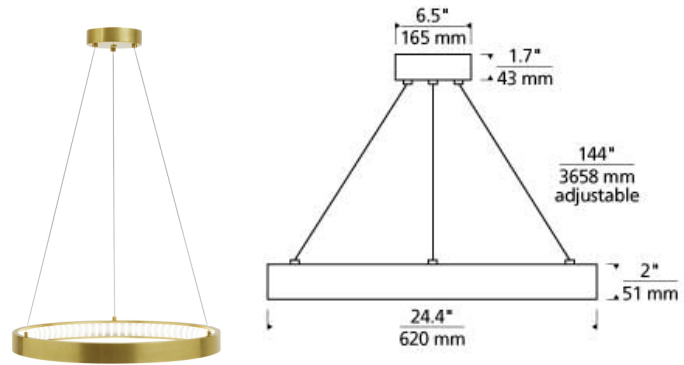

Bodiam 24 Suspension LED

DESCRIPTION

Inspired by large medieval cast iron chandeliers, the Bodiam chandelier by Tech Lighting features a thick outer metal ring that houses dual stacked rows of inward firing LEDs. These LEDs are treated with a special linear spread diffuser to create a unique twinkling effect while evenly distributing the light and minimizing glare. With a glare-free light distribution the Bodiam chandelier is ideal for family room lighting, foyer lighting and a number of commercial lighting applications. The 24- and 30-inch diameter Chandeliers are offered in three finishes and the Bodiam 48-inch diameter chandelier is offered in two finishes. Install independently or clustered together for an enhanced look. Lamping options are compatible with most dimmers. Refer to Dimming Chart for more information. Includes 15.1 watt, 1062 delivered lumens, 3000K LED module. Dimmable with most LED compatible ELV and TRIAC dimmers. Fixture provided with twelve feet of field-cuttable cable to match finish selection.

INSTALLATION

This product can mount to either a 4" square electrical box with round plaster ring or an octagonal electrical box (not included). Minimum Hanging Height: 24"

antique bronze

satin nickel

brass

ORDERING INFORMATION

700BOD	SHAPE OR SIZE	FINISH	LAMP
24	24" DIAMETER	BRBRASS S SATIN NICKEL	-LED930 INTEGRATED LED 90 CRI 3000K 120V (T24)

TECH LIGHTING®

7400 Linder Avenue
Skokie, Illinois 60077

T 847.410.4400
F 847.410.4500